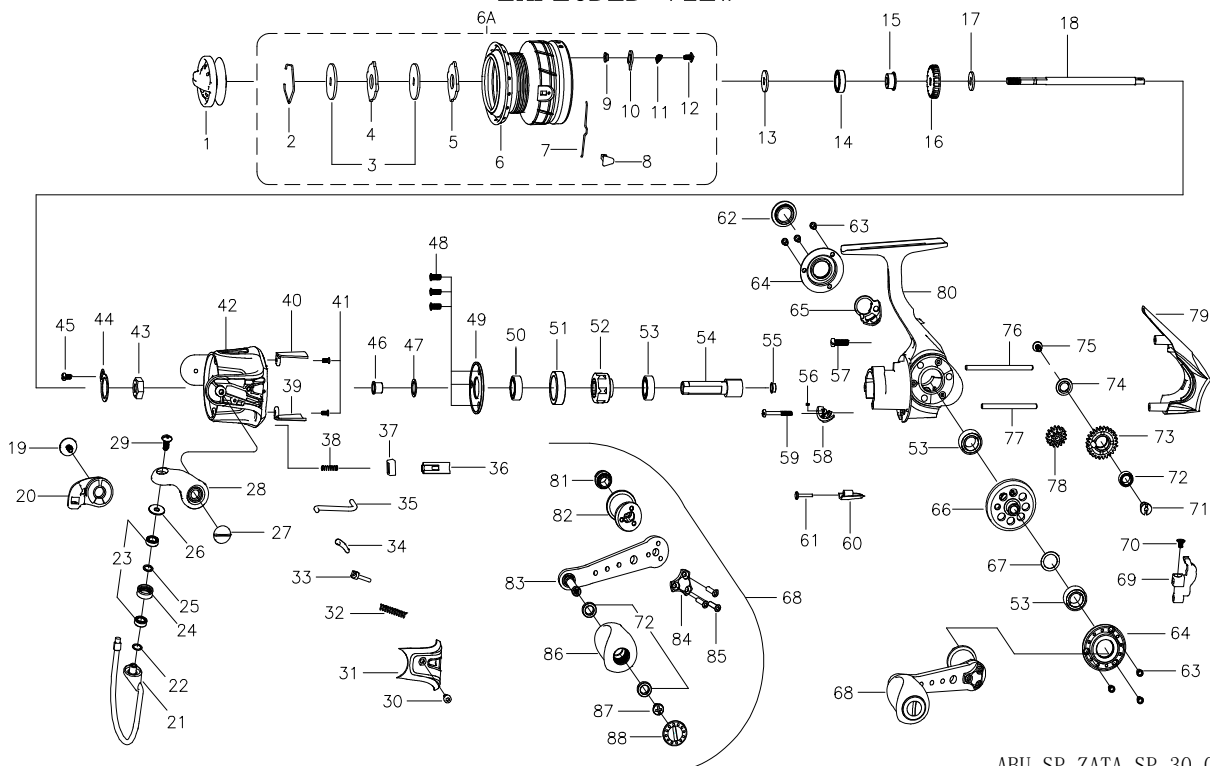

EXPLODED VIEW

ABU SP ZATA SP 30 00