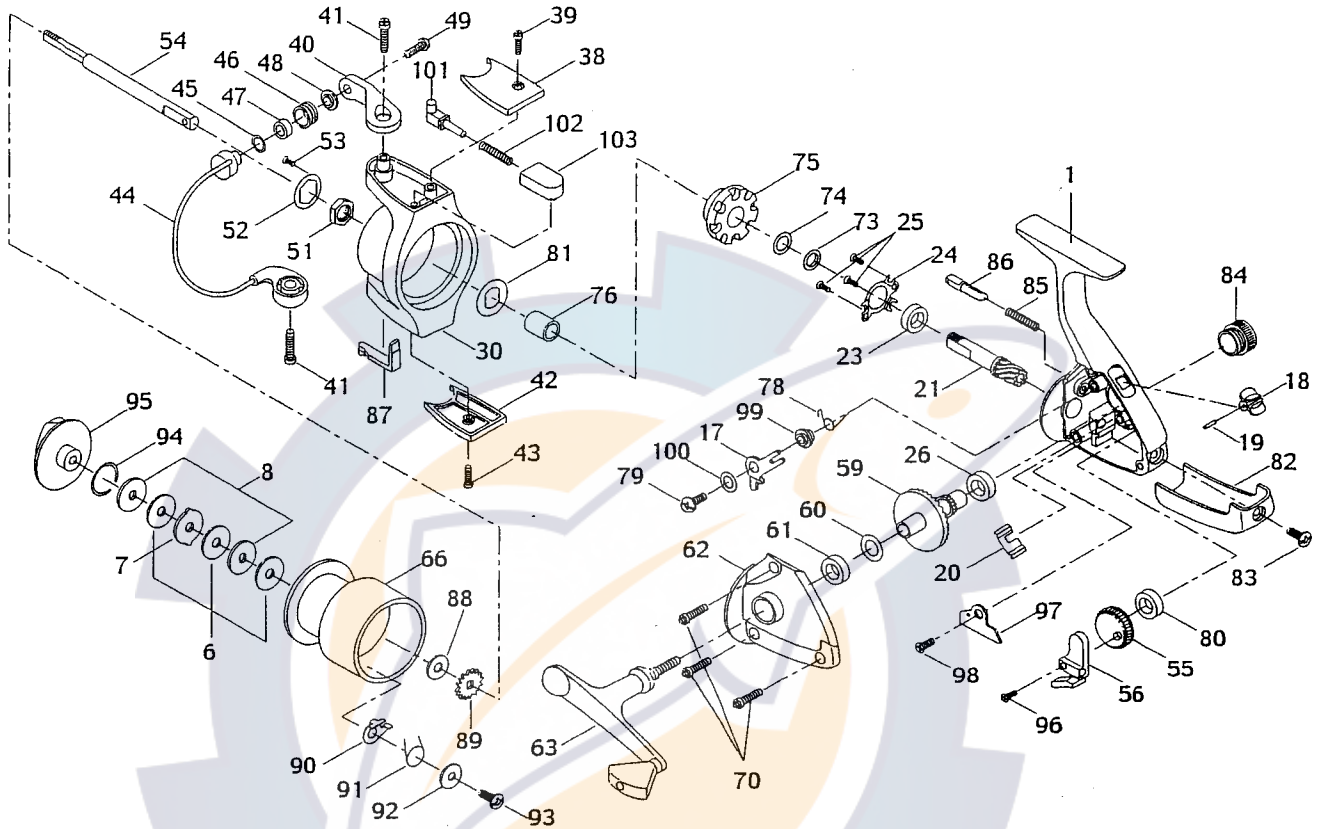

BGS SERIES

- BGS1000**
- BGS2000**
- BGS3000**
- BGS4000**

Abu Garcia

No	Part Name	1000	2000	3000	4000
1	Frame	1080009	1080010	1080011	1080012
6	Drag Washer	1079829	1079830	1079831	
7	Eared Drag Washer	1079832	1079833	1079834	
8	Keyed Drag Washer	1079835	1079836	1079837	
17	Lever	1079838		1079839	
18	Push Button		1080013		
19	Push Button Pin		1079841		
20	Push Button Spring		1079842		
21	Pinion	1079843		1079844	
23	Ball Bearing		1079845		
24	Ball Bearing Retainer		1079846		
25	Retainer Screw		1079847		
26	Drive Gear Bearing		1079848		
30	Pick up Housing	1080014	1080015	1080016	1080017
38	Bail Bracket Cover	1080018	1080019	1080020	1080021
39	Cover Screw		1079857		
40	Bail Bracket	1080022	1080023	1080024	1080025
41	Bracket Screw		1079862		
42	Trip Bracket Cover	1080026	1080027	1080028	1080029
43	Cover Screw		Same as 39		
44	Bail Assy	1080030	1080031	1080032	1080033
45	Line Roller Washer	N/A		1079872	
46	Line Roller	1079873		1079874	
47	Line Roller Bushing	NA		1079882	
48	Line Roller Washer	1079877		1079878	
49	Line Roller Screw	1079879		1079880	
51	Pickup Housing Nut		1079881		
52	Lock Washer	NA		1079883	
53	Lock Screw	NA		1079885	
54	Main Shaft	1079886	1079887	1079888	1079889
55	L.W.Gear	1079890	1079891	1079892	1079893
56	L.W. Bracket	1079894		1079895	
59	Drive Gear	1079896		1079897	
60	Drive Gear Washer		1079898		
61	Drive Gear Bearing		1079899		