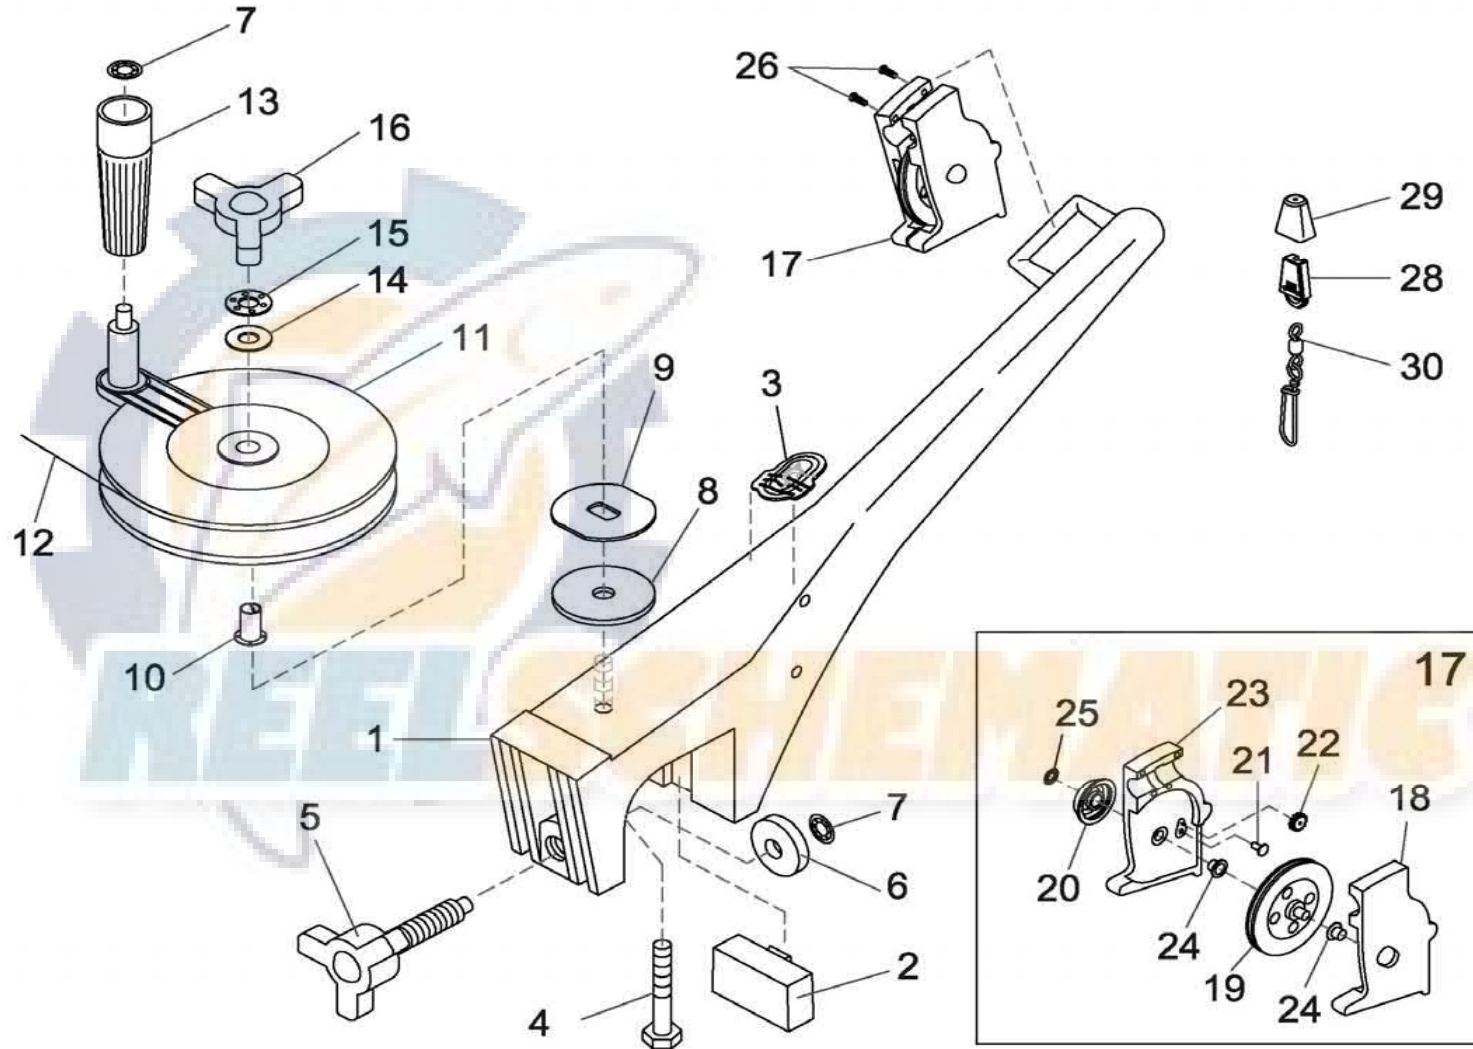

MINI-TROLL™

1901200

In the U.S.A., replacement parts may be ordered directly from CANNON Parts Dept., 121 Power Drive, Mankato, Minnesota 56001. In Canada, parts may be ordered from any of the Canadian Authorized Service Centers shown on the enclosed list. Be sure to provide the MODEL and SERIAL numbers of your downrigger when ordering parts. Please use the correct part numbers from the parts list. Payment for any parts ordered from the CANNON parts department, may be by cash, personal check, Discover Card, MasterCard or VISA. To order, call 1-800-227-6433 or FAX 1-800-527-4464.

1	0330001	MINI TROLL FRAME	16	0349002	SPOOL ADJUST KNOB
2	3391500	SPACER BLOCK	17	0444001	SWIVEL HEAD ASSEMBLY W/ COUNTER
3	0327001	DECAL - NOSE, MINI-TROLL	18	0267001	▶SIDE PLATE (RH)
4	9040380	HEX HEAD BOLT 3/8"-24 x 2" LONG	19	0269726	▶PULLY - SWIVEL HEAD
5	2998902	KNOB AND CLAMP SCREW ASSEMBLY	20	0325002	▶COUNTER - SWIVEL HEAD
6	9100010	CLAMP PAD	21	0333001	▶GEAR - INTERMEDIATE, SWIVEL HEAD
7	9100690	RETAINING RING - PUSH ON [2.EA]	22	0333002	▶GEAR - REDUCTION, SWIVEL HEAD
8	1264670	CLUTCH PAD	23	0367004	▶SIDE PLATE (LH), W/ COUNTER
9	0367002	CLUTCH PLATE	24	9010070	▶HDW BEARING BRASS[2.EA]
10	9010512	SPOOL BEARING - NYLINER	25	9100690	▶CLAMP - RING, PUSH ON
11	0387001	REEL - MINI TROLL	26	9370010	PHILLIPS PAN HEAD SCREW #4 x 1/2"
12	3775392	SPOOL CABLE SS [150.FT]	27	2994890	*BAG ASSEMBLY - MOUNTING, MINITROLL
13	0240591	CRANK HANDLE	28	9100100	>TERMINATOR
14	9010310	WASHER - THRUST	29	9100101	>TERMINATOR CUSHION
15	9010280	BEARING - THRUST	30	9100620	>TERMINATOR SNAP & SWIVEL