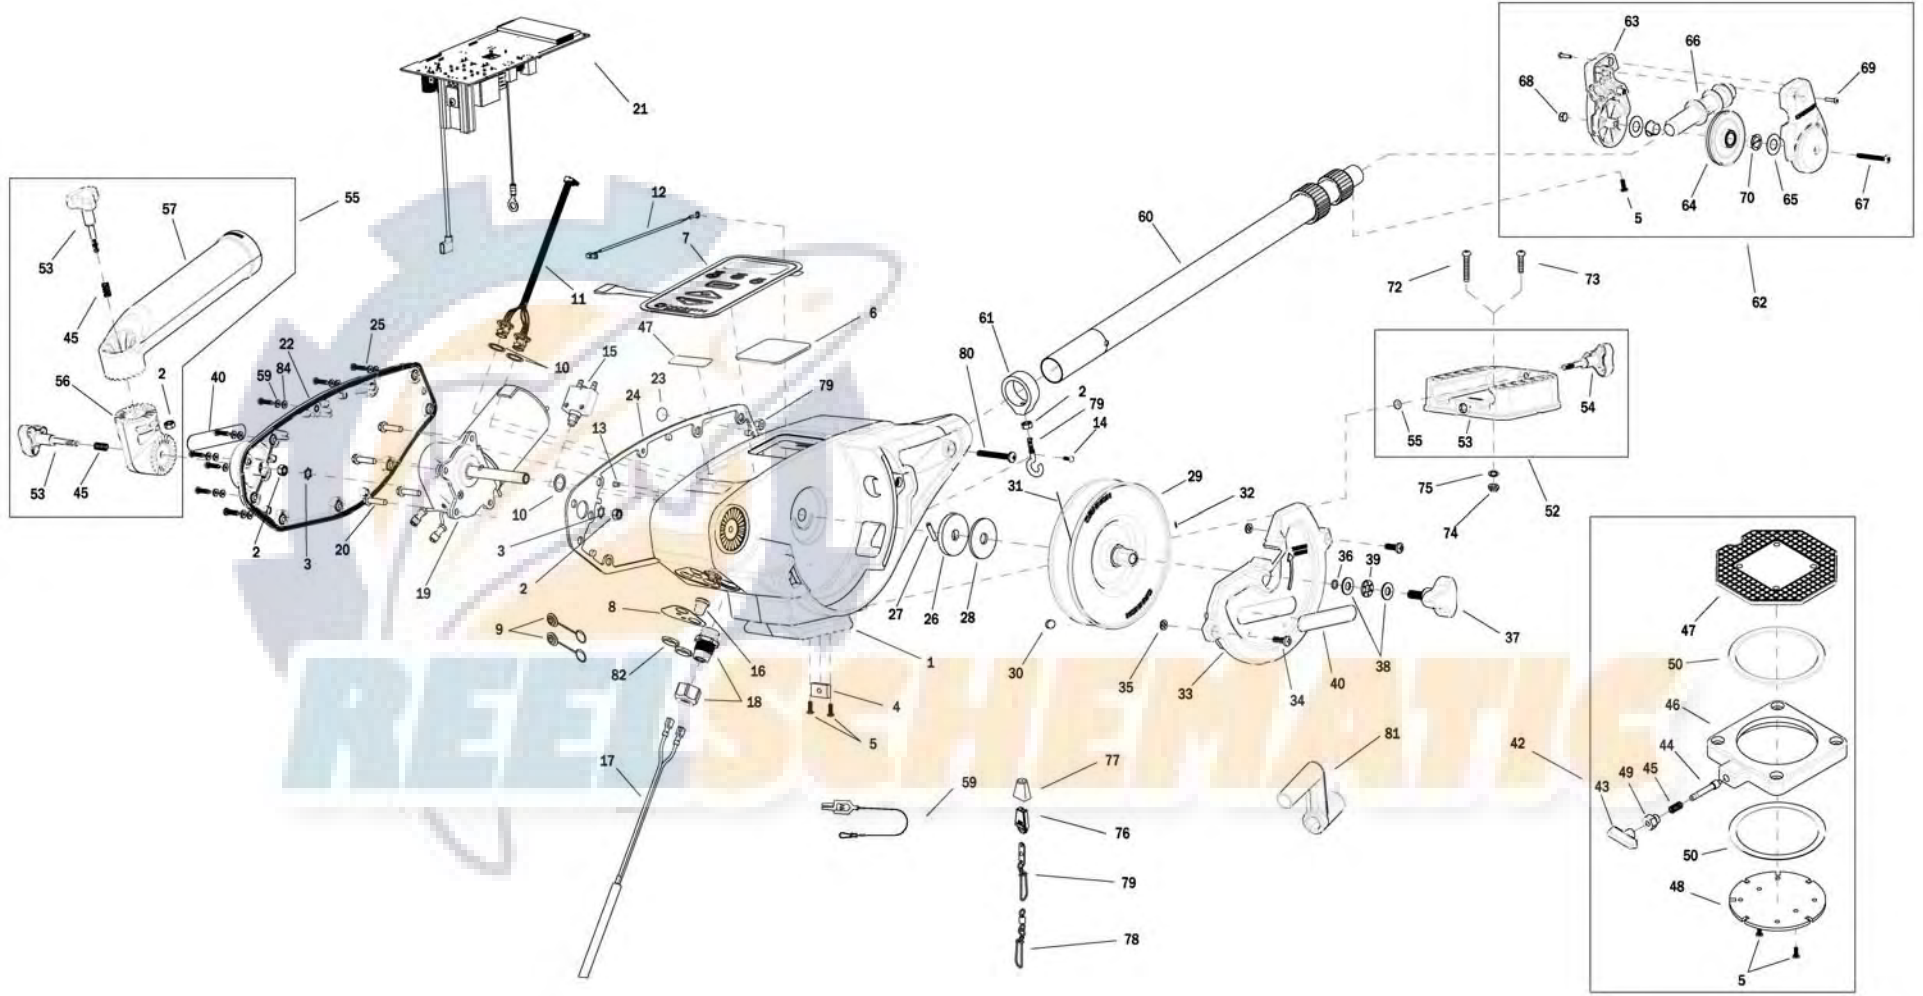

1902320 Digi-Troll 5 TS

1902320 Digi-Troll 5 TS

In the U.S.A., replacement parts may be ordered directly from CANNON Parts Dept., 121 Power Drive, Mankato, Minnesota 56001. Be sure to provide the MODEL and SERIAL numbers of your downrigger when ordering parts. Please use the correct part numbers from the parts list. Payment for any parts ordered from the CANNON parts department, may be by cash, personal check, Discover Card, MasterCard or VISA. To order, call 1-800-227-6433 or FAX 1-800-527-4464.