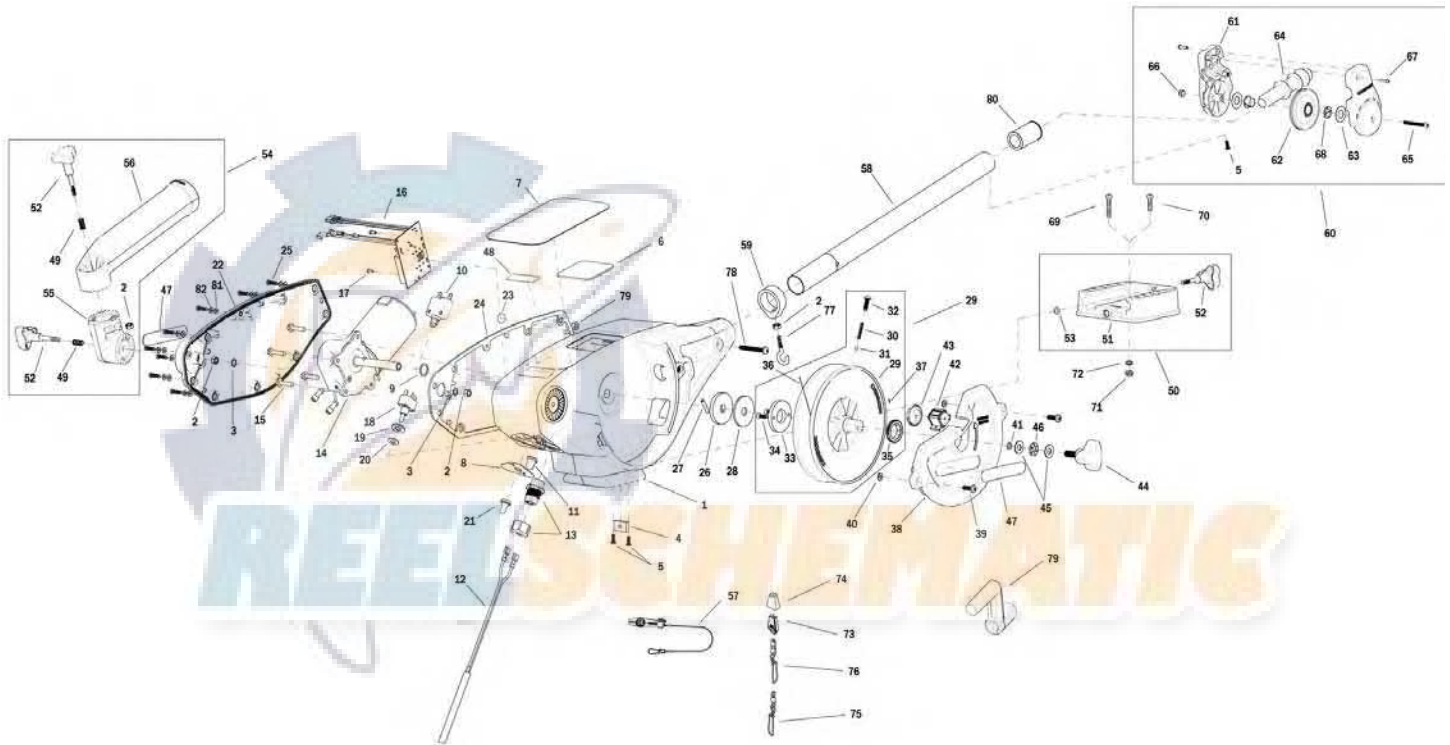

1902300 Magnum 5 ST

1902300 Magnum 5 ST

1	3392524	FRAME, RAW	29	3777927	REEL, ROUGH, 3.75" OD	57	2277002	ASY HDW RELEASE UNIVERSAL
2	2263102	NUT-HEX 1/4-20 SS 300SRS	30	3392707	SPRING, REEL	58	2290828	24" BOOM - HEAVY DUTY
3	3394722	INSERT, PUSH ON	31	3396020	BALL BEARING, REEL	59	3397900	BALL HOOK EXTRUSION
4	3394702	INSERT, BASE	32	3393474	SCREW-DRIVE #14 X .75" SS	60	3990200	ASSY-CNN, BOOM END
5	2373450	SCREW-#8-18 X 3/8 THD* (SS)	33	3391906	PLATE, CLUTCH REEL	61	3392520	CASE, PULLEY
6	3396510	LENS-WINDOW MAG DTIV	34	3393418	SCREW-#10-16X.75"HI-LO SS	62	3392300	SHEEVE, PULLEY
7	3395559	DECAL, MAG 5	35	0233560	GEAR, REEL, STD	63	3391507	SHIM, BOOM END
8	3396601	SEAL PLATE, MAGNUM	36	3775397	400' CABLE	64	3392013	BOOM END, NEW
9	3391730	WASHER, SEAL, DATA	37	9100070	CON LEADER SLEEVE	65	3393485	SCREW-#10-24X1.75 PPHMS S
10	3398205	CIRCUIT BREAKER, 25 AMP	38	3390205	COVER, REEL	66	3393124	NUT-#10-32 NYLOK 18-8 SS
11	1221491	BOOT CIRCUIT BREAKER	39	2373434	SCREW-1/4-20 X 3/4 SS PPMS	67	2303412	SCREW-#6-20 X 5/8 SELF TAP
12	3993220	ASSY, POWER CABLE, RETRO	40	2071718	WASHER #10 NYLON RETAINING	68	3390005	BEARING-NYLINER, #8L5-1/2-F
13	3392920	STRAIN-RELIEF, HEYCO M4502	41	3394605	O-RING, KNOB	69	9280720	HDW SCR 1/4 20X2 TRUSS HD PHIL
14	3996515	MOTOR/GEAR HOUSING ASSY	42	0220477	METER 3 DIGIT	70	9280713	HDW SCR 1/4 20X1 1/2 TRUSS HEA
15	3393411	SCREW-FLANGE HEX HI-LO	43	0833561	GEAR, COUNTER	71	2263103	NUT-1/4-20 NYLOCK SS
16	3394006	ASY PCA, MAGNUM	44	3390103	KNOB, SOFT GRIP, CLUTCH	72	2371712	WASHER-FLAT 9/32 X 5/8 X 1/16
17	2302104	SCREW-#6-20 X 3/8	45	9010310	HDW WASHER, THRUST	73	9100100	CON TERMINATOR
18	2286792	SWITCH, TOGGLE	46	9010280	HDW BEARING, THRUST	74	9100101	CUSHION SLEEVE TERMINATOR
19	3391722	WASHER, FLAT	47	3395634	DECAL- SIDE, BLACK	75	9100620	HDW SNAP SWIVEL 4/0-37 MARLIN
20	2286793	HDW SHIM SWITCH .75X.1	48	3395710	DECAL-PIC BLACK	76	2200148	ASY SNAP & INSULATOR
21	1221490	BOOT SWITCH	49	2287002	HDW SPRING RELEASE PIN	77	9040040	HDW BOLT 1/4-20 ROLLEDTHD HOOK
22	3390203	COVER, MOTOR	50	3991930	ASY, MNT BASE DT/MAG	78	3393461	SCREW-1/4-20 x 2" SS, PPH
23	401966-3	MIC VENT,PTFE LU LRA MATERIAL	51	3391955	BASE-MOUNT, DT PROMAG ST	79	3390910	HANDLE-CRANK, MANUAL
24	3396902	GASKET, COVER	52	3390101	KNOB-CANNON, SOFT GRIP	80	3395905	ADAPTER, BOOM END
25	3393480	SCREW-#10X.75"PPH HI-LO SS	53	3393000	RING, RETAINING, 1/4" SHAFT	81	3391732	WASHER, SEALING
26	3391907	PLATE, CLUTCH SHAFT	54	3991904	ASSY-CNN, ROD HOLDER	82	3394602	WASHER, FLAT, #8, SS
27	3392640	PIN, DRIVESHAFT	55	3394200	ARM, DUAL AXIS-ROD HOLDER			
28	3391711	PAD, CLUTCH	56	3392033	TUBE, DUAL AXIS RD HLDR			