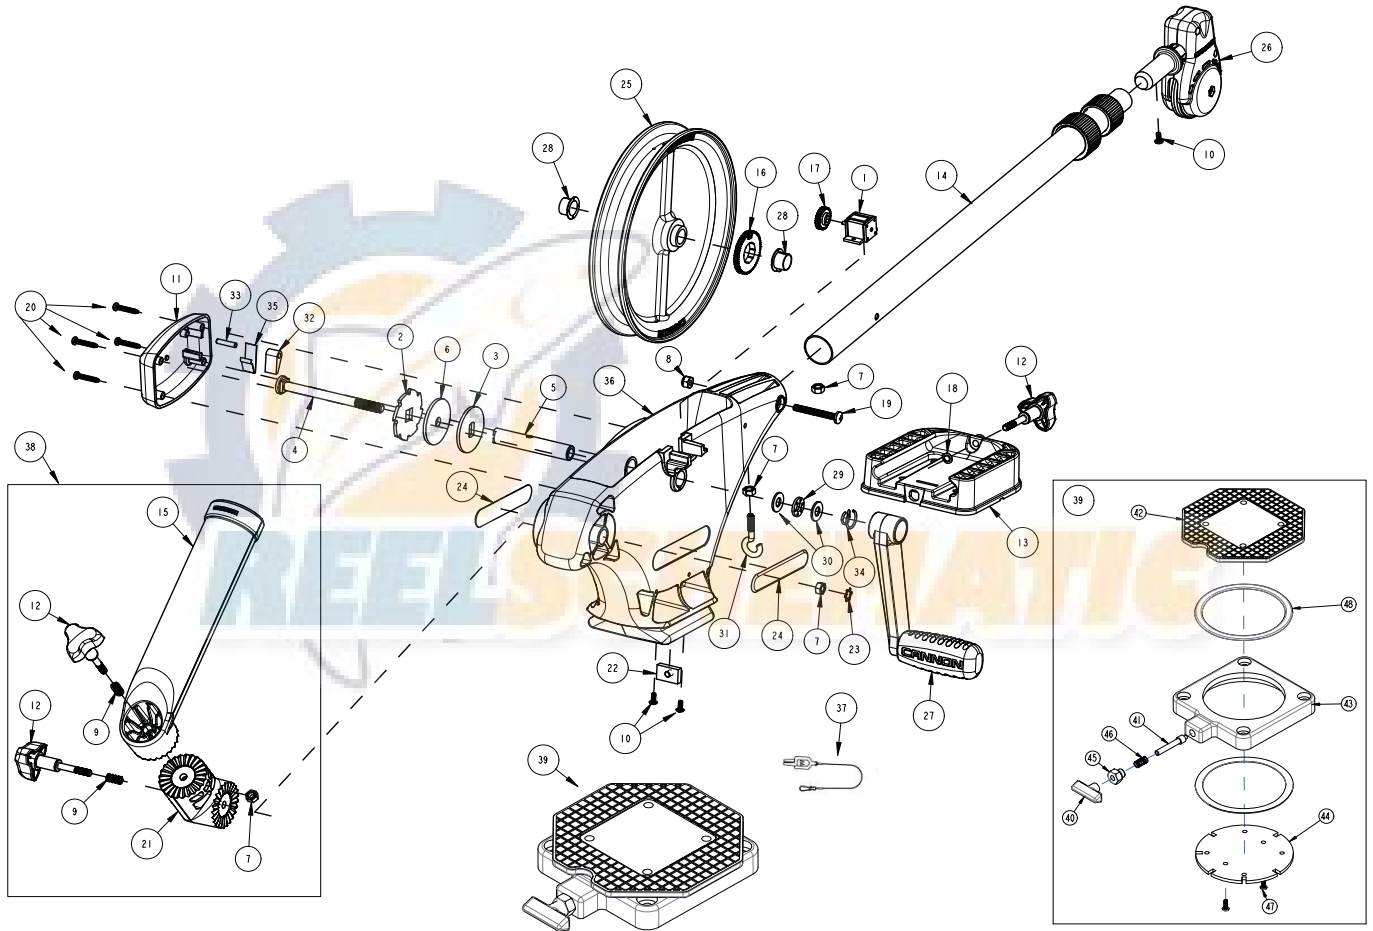

# 1901140 UNI-TROLL 10 STX TS

## 1901140 UNI-TROLL 10 STX TS

1	0220477	METER 3 DIGIT	18	3393000	RING, RETAINING, 1/4" SHAFT	34	9400040	HDW SPRING CRANK
2	3391995	PLATE - RATCHET BRAKE	19	3393461	SCREW-1/4-20 X 2" SS, PPH	35	9400070	HDW SPRING DOG
3	3391990	PLATE - CLUTCH/BRAKE REEL	20	3393480	SCREW-#10X1" PPH HI-LO SS	36	3392541	FRAME, MANUAL, DR, WHITE
4	1000904	ASY SHAFT RATCHET UT6	21	3394200	ARM, DUAL AXIS-ROD HLDR	37	2200109	SALTWATER LINE RELEASE
5	1080001	SHAFT REEL ET/UT	22	3394702	INSERT, BASE, LO-PRO	38	3391904	ASSY-CNN, ROD HOLDER, UT
6	3391710	PAD - CLUTCH	23	3394722	INSERT, PUSH ON	39	2998905	ASSY - CNN SWIVEL BASE
7	2263102	NUT-HEX 1/4-20 SS 300SRS	24	3395634	DECAL-SIDE, BLACK	40	2249001	HDW KNB RELEASE PIN
8	2263103	NUT-1/4-20 NYLOCK SS	25	3397930	REEL, SS, 24" RETRIEVE	41	2266001	HDW PIN RELEASE
9	2287002	HDW SPRING RELEASE PIN	26	3990200	ASSY-CNN, BOOM END	42	2267002	BRK PLATE SWIVEL
10	2373450	SCREW-#8-18 X 3/8" THRD CUT SS	27	3994210	CRANK ARM/HANDLE ASM	43	2267005	PLATE, BASE (ROUGH)
11	3321001	COVER-CLUTCH	28	9010001	BEARING NYLINER	44	2267006	PLATE - INDEXING 6 STOP
12	3390101	KNOB-CANNON, SOFT GRIP	29	9010280	HDW BEARING, THRUST	45	2277001	HDW RETAINER RELEASE NUT
13	3391955	BASE-MOUNT, MAG ST	30	3391737	WASHER THRUST, 17-7 SS (qty: 2)	46	2287002	HDW SPRING RELEASE PIN
14	3392010	ASSY, BOOM TELESCOPIC, SS	31	9040040	HDW BOLT 1/4-20 ROLLEDTHD HOOK	47	2372100	SCREW, #8-18 X 5/8 (QTY: 2)
15	3392033	TUBE, DUAL AXIS RD HLDR	32	9100160	DOG RATCHET	48	9010004	HDW BEARING SWIVEL BASE (QTY: 2)
16	3392222	GEAR, 56 TOOTH	33	9250003	HDW PIN 3/16 X 7/8 DOWEL	*	2294894	BAG ASSEMBLY
17	3392223	GEAR, 28 TOOTH						