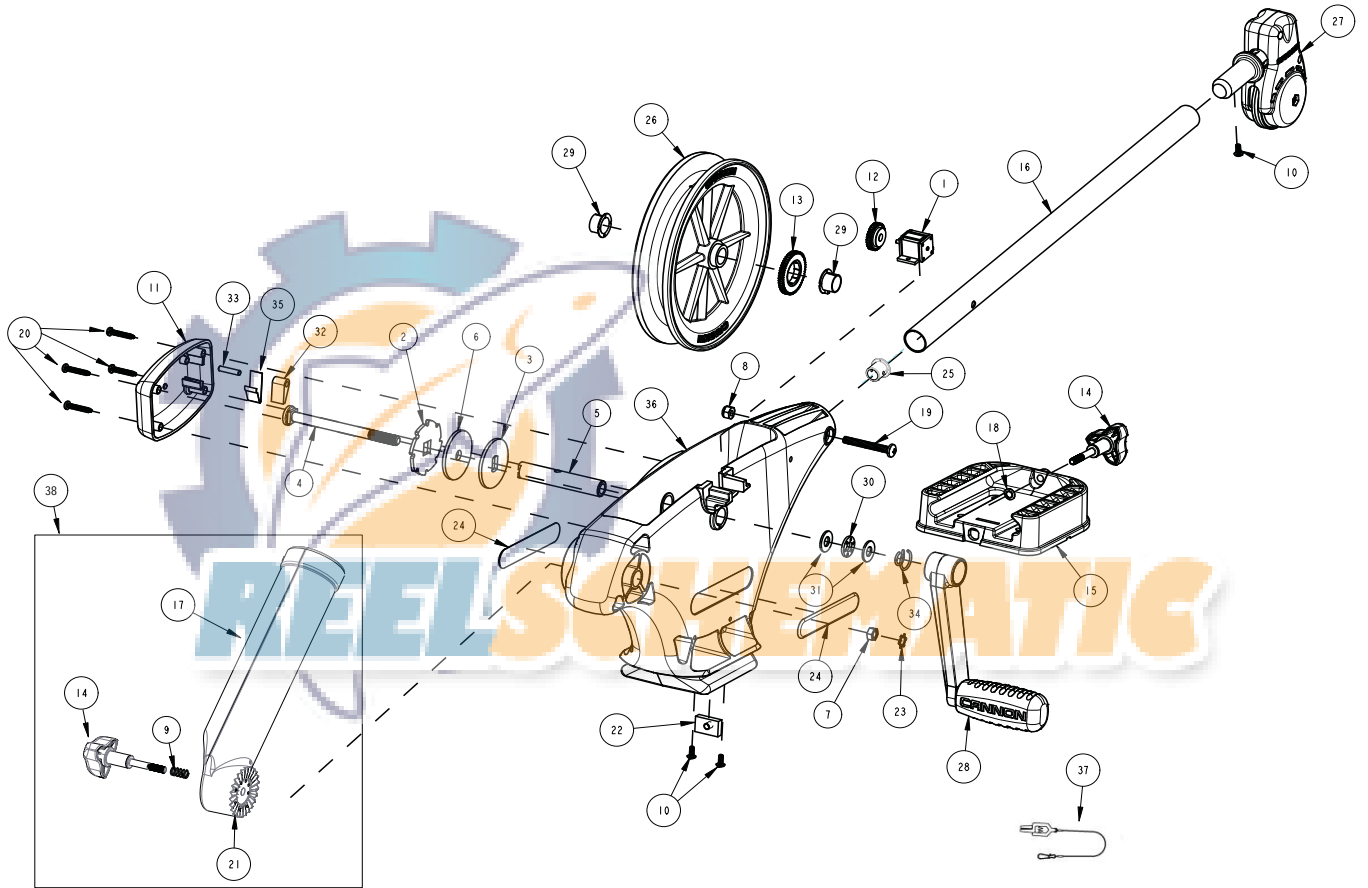

# 1901020 EASI-TROLL ST

## 1901020 EASI-TROLL ST

1	0220477	METER 3 DIGIT	16	3392017	BOOM, MANUAL DOWNRIGGER	31	9010310	HDW WASHER, THRUST, 410 SS (qty:2)
2	3391995	PLATE - RATCHET BRAKE	17	3392033	TUBE, DUALAXIS ROD HOLDER	32	9100160	DOG RATCHET
3	3391990	PLATE - CLUTCH/BRAKE REEL	18	3393000	RING, RETAINING, 1/4" SHAFT	33	9250003	HDW PIN 3/16 X 7/8 DOWEL
4	1000904	ASY SHAFT RATCHET UT6	19	3393461	SCREW-1/4-20X2" SS, PPH	34	9400040	HDW SPRING CRANK
5	1080001	SHAFT REEL ET/UT	20	3393480	SCREW-#10X1" PPH HI-LO SS (qty: 4)	35	9400070	HDW SPRING DOG
6	3391710	PAD - CLUTCH	21	3392033	ROD HOLDER, DUAL AXIS SLEEVE	36	3392540	FRAME, MANUAL DR, BLACK
7	3393130	NUT-HEX 1/4-20 SS, RIE COATED	22	3394702	INSERT, BASE, LO-PRO	37	2277002	LINE RELEASE
8	2263103	NUT-1/4-20 NYLOCK SS	23	3394722	INSERT, PUSH ON	*	2294894	BAG ASSEMBLY
9	2287002	HDW SPRING RELEASE PIN	24	3395634	DECAL, SIDE, BLACK	39	3391906	ASSY-CNN, ROD HOLDER, ET
10	2373450	SCREW-#8-18 X 3/8" THRD CUT SS (qty: 3)	25	3395906	ADAPTER, BOOM END			
11	3321001	COVER-CLUTCH	26	3397904	REEL, ROUGH, 5.75" OD			
12	3333003	GEAR COUNTER UT HP	27	3990200	ASY-CNN, BOOM END			
13	3333004	GEAR REEL UT HP	28	3994210	CRANK ARM/HANDLE ASM			
14	3390101	KNOB-CANNON, SOFT GRIP	29	9010001	BEARING NYLINER			
15	3391955	BASE-MOUNT, MAG ST	30	9010280	HDW BEARING, THRUST			

bag assembly not shown in diagram