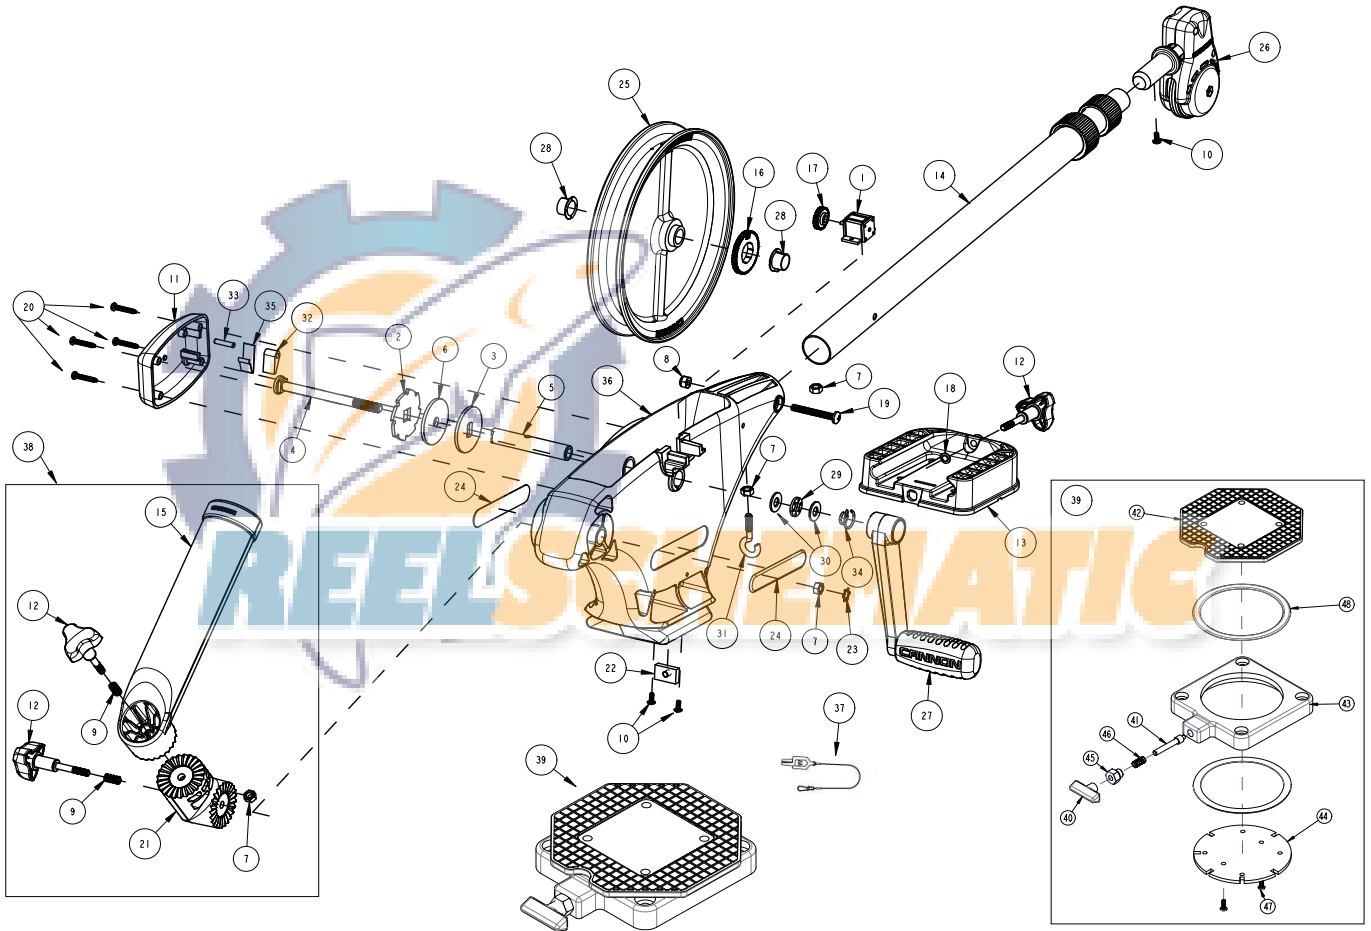

1901140 UNI-TROLL 10 STX TS

1901140 UNI-TROLL 10 STX TS

1	0220477	METER 3 DIGIT	18	3393000	RING, RETAINING, 1/4" SHAFT	34	9400040	HDW SPRING CRANK
2	3391995	PLATE - RATCHET BRAKE	19	3393461	SCREW-1/4-20 X 2" SS, PPH	35	9400070	HDW SPRING DOG
3	3391990	PLATE - CLUTCH/BRAKE REEL	20	3393480	SCREW-#10X1" PPH HI-LO SS	36	3392541	FRAME, MANUAL, DR, WHITE
4	1000904	ASY SHAFT RATCHET UT6	21	3394200	ARM, DUAL AXIS-ROD HLDR	37	2200109	SALTWATER LINE RELEASE
5	1080001	SHAFT REEL ET/UT	22	3394702	INSERT, BASE, LO-PRO	38	3391904	ASSY-CNN, ROD HOLDER, UT
6	3391710	PAD - CLUTCH	23	3394722	INSERT, PUSH ON	39	2998905	ASSY - CNN SWIVEL BASE
7	2263102	NUT-HEX 1/4-20 SS 300SRS	24	3395634	DECAL-SIDE, BLACK	40	2249001	HDW KNB RELEASE PIN
8	2263103	NUT-1/4-20 NYLOCK SS	25	3397930	REEL, SS, 24" RETRIEVE	41	3392600	HDW PIN RELEASE
9	2287002	HDW SPRING RELEASE PIN	26	3990200	ASSY-CNN, BOOM END	42	2267002	BRK PLATE SWIVEL
10	2373450	SCREW-#8-18 X 3/8" THRD CUT SS	27	3994210	CRANK ARM/HANDLE ASM	43	2267005	PLATE, BASE (ROUGH)
11	3321001	COVER-CLUTCH	28	9010001	BEARING NYLINER	44	2267006	PLATE - INDEXING 6 STOP
12	3390101	KNOB-CANNON, SOFT GRIP	29	9010280	HDW BEARING, THRUST	45	2277001	HDW RETAINER RELEASE NUT
13	3391955	BASE-MOUNT, MAG ST	30	3391737	WASHER THRUST, 17-7 SS (qty: 2)	46	2287002	HDW SPRING RELEASE PIN
14	3392010	ASSY, BOOM TELESCOPIC, SS	31	9040040	HDW BOLT 1/4-20 ROLLEDTHD HOOK	47	2372100	SCREW, #8-18 X 5/8 (QTY: 2)
15	3392033	TUBE, DUAL AXIS RD HLDR	32	9100160	DOG RATCHET	48	9010004	HDW BEARING SWIVEL BASE (QTY: 2)
16	3392222	GEAR, 56 TOOTH	33	9250003	HDW PIN 3/16 X 7/8 DOWEL		2294894	BAG ASSEMBLY
17	3392223	GEAR, 28 TOOTH						