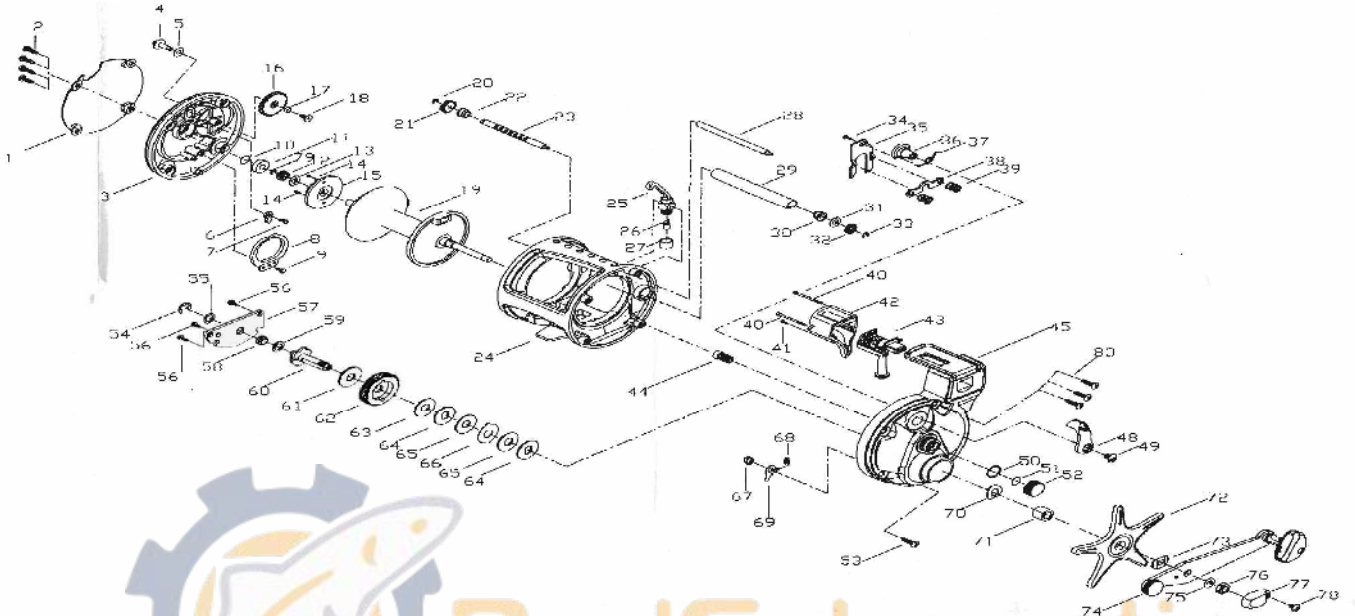

## CONVENTIONAL REEL

Key No.	Parts No.	Parts Name	Key No.	Parts No.	Parts Name
1	W62-0801	Left side outer plate	40	W60-4401	Counter cover screw (A)
2	W60-9101	Left side plate screw	41	W60-4501	Counter cover screw (B)
3	W62-0901	Left side plate	42	W62-1201	Counter cover
4	W60-9401	Click button	43	W62-1301	Depth counter
5	W60-0501	Click button washer	44	W61-1601	Pinion gear
6	W60-0601	Click pawl	45	W62-1401	Right side plate
7	W60-0701	Screw (C)	48	W61-2201	Clutch lever
8	W60-0801	Click spring	49	W60-5501	Clutch lever screw
9	W60-0901	Screw (A)	50	W60-5601	C ring
10	W60-1001	Spacer (A)	51	W60-1001	Spacer (A)
11	W60-1101	Bushing (A)	52	W61-2401	Cast control cap
12	W60-9501	Spool gear	53	W61-2501	Right side plate screw (B)
13	W60-9601	Spool washer	54	W60-6101	Drive shaft retainer
14	W60-1301	Click gear screw	55	W60-3401	Washer (A)
15	W60-9701	Click gear	56	W60-0901	Screw (A)
16	W60-9801	Idle gear	57	W61-2801	Hold plate
17	W60-1601	Idle gear collar	58	W60-6601	Drive shaft bush
18	W60-9901	Idle gear screw	59	W60-6701	Washer (B)
19	W62-1001	Spool	60	W61-2902	Drive shaft
20	W61-0201	Worm shaft retainer (A)	61	W61-3001	Drive shaft washer
21	W61-0301	Worm shaft gear	62	W61-3101	Drive gear
22	W60-2101	Bushing (B)	63	W60-7101	Drag washer (A)
23	W61-0401	Worm shaft	64	W60-7201	Key washer
24	W62-1101	Frame assembly	65	W60-7301	Drag washer (B)
25	W61-0901	Level wind	66	W60-7401	Eared washer
26	W60-2901	Level guide pawl	67	W61-3201	Anti-reverse pawl pin
27	W60-3001	Pawl cap	68	W60-7701	Anti-reverse pawl spring
28	W61-1001	Stabilizer bar	69	W61-3301	Anti-reverse pawl
29	W61-1201	Level wind guard	70	W60-7901	Drag spring washer
30	W60-2101	Bushing (B)	71	W60-8001	Bushing (D)
31	W60-3401	Washer (A)	72	W61-3401	Star drag
32	W60-3501	Counter gear	73	W60-8201	Spacing sleeve
33	W60-3601	Worm shaft retainer (B)	74	W62-1501	Handle assembly
34	W60-0701	Screw (C)	75	W60-8501	Washer (C)
35	W61-1301	Yoke plate	76	W60-8601	Handle nut
36	W60-4001	Clutch cam	77	W60-8701	Handle nut plate
37	W60-4101	Clutch spring	78	W60-8801	Handle nut plate screw
38	W61-1401	Yoke	79	W61-5401	C retainer
39	W60-4301	Yoke spring	80	W62-1601	Right side plate screw (A)