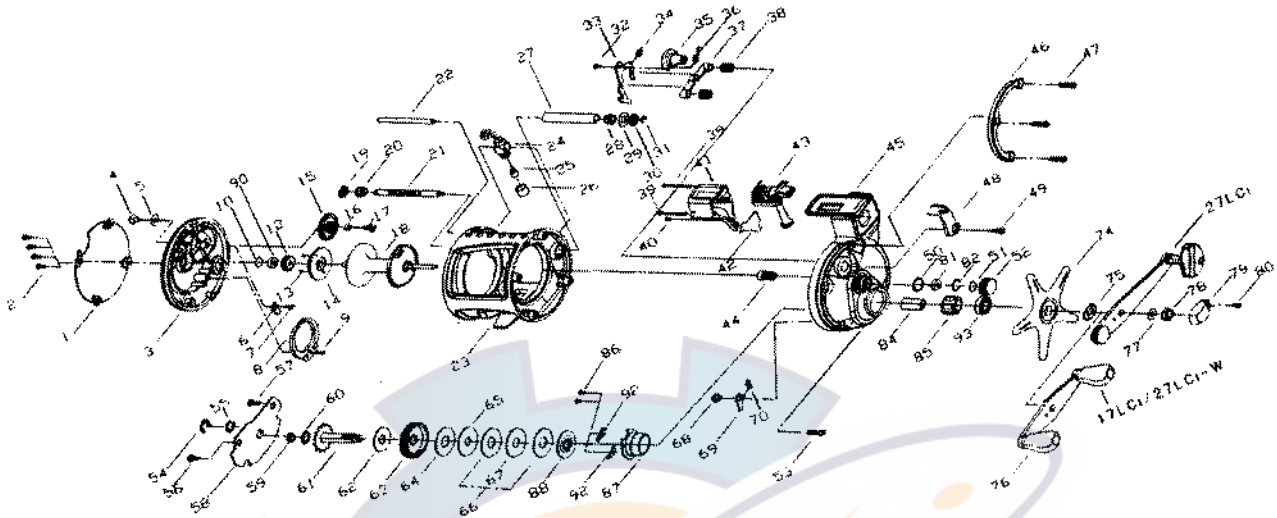

ACCUDEPTH 17LCi/27LCi/27LCi-W

Key No.	Parts No.	Parts Name
1	W60-0102	L/S OUTER PLT
2	W60-0201	L/S PLT SCREW
3	W60-0301	L/S PLT
4	W60-0401	CLICK BUTTON
5	W60-0501	CLICK BUTTON WASHER
6	W60-0601	CLICK PAWL
7	W60-0701	CLICK PAWL SCREW
8	W60-0801	CLICK SPRING
9	W60-0901	CLICK SPRING SCREW
10	W60-1001	SPACER A
12	W60-1201	SPOOL GEAR
13	W60-1302	CLICK GEAR SCREW
14	W60-1401	CLICK GEAR
15	W60-1501	IDLE GEAR
16	W60-1601	IDLE GEAR COLLAR
17	W60-1701	IDLE GEAR SCREW
18	W61-6001	SPOOL
19	W60-2001	WORM SHAFT GEAR
20	W60-0210	WORM SHAFT BUSH
21	W60-2201	WORM SHAFT
22	W60-2401	STABILIZER BAR
23	W61-6201	FRAME
24	W60-2801	LEVEL WIND
25	W60-2901	LINE GUIDE PAWL
26	W60-3001	PAWL CAP
27	W60-3101	LEVEL WIND GUARD
28	W60-3301	WORM SHAFT COLLAR
29	W60-3401	WORM SHAFT WASHER
30	W60-3501	COUNTER GEAR
31	W60-3601	WORM SHAFT RET
32	W61-6401	YOKE PLT SCREW
33	W60-3801	YOKE PLT
34	W60-3901	YOKE PLT SPRING
35	W60-4001	CLUTCH CAM
36	W60-4101	CLUTCH SPRING
37	W60-4201	YOKE
38	W60-4301	YOKE SPRING
39	W60-4401	COUNTER COVER SCREW A
40	W60-4501	COUNTER COVER SCREW B
41	W60-4601	COUNTER COVER
42	W60-4701	COUNTER PLT
43	W61-6501	DEPTH COUNTER
44	W60-4901	PINION GEAR
45	W61-6601	R/S PLT
46	W60-5101	R/S OUTER RING
47	W60-5201	R/S PLT SCREW A
48	W61-6701	CLUTCH LEVER
49	W60-5501	CLUTCH LEVER SCREW
50	W60-5601	O RING
51	W60-5701	SPACER B
52	W60-5801	CAST CONTROL CAP
53	W60-5901	R/S PLT SCREW B

SPECIAL PART FOR AD27LCI

Key No.	Parts No.	Parts Name
18	W61-6101	SPOOL
21	W60-2301	WORM SHAFT
22	W60-2501	STABILIZER BAR
23	W61-6301	FRAME
27	W60-3201	LEVEL WIND GUARD
76	W60-8401	HANDLE

SPECIAL PART FOR AD27LCI-W

Key No.	Parts No.	Parts Name
18	W61-6101	SPOOL
21	W60-2301	WORM SHAFT
22	W60-2501	STABILIZER BAR
23	W61-6301	FRAME
27	W60-3201	LEVEL WIND GUARD
76	W60-8301	HANDLE