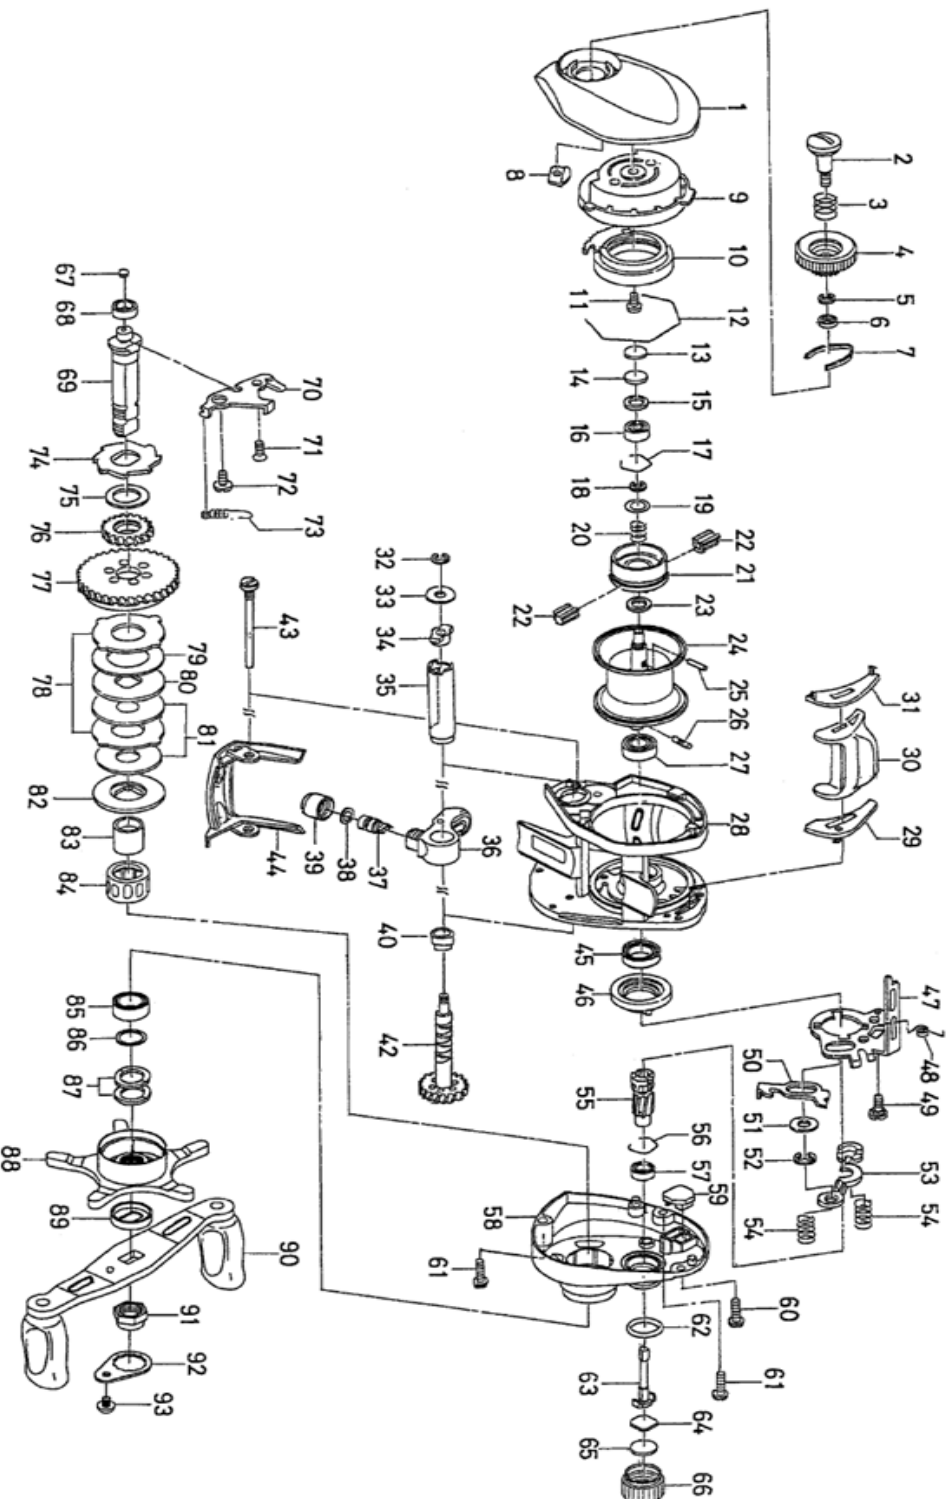

ALPHAS TYPERR R

Feel Alive.

Please quote by part number, not key number when ordering.
spares@daiwaaustralia.com.au PH: (02) 8644 8644

REEL NAME	MGFT CODE	KEY NO	PARTS CODE	DESCRIPTION
ALPHAS TYPER R		1	6G360712	LS PLATE
ALPHAS TYPER R		002	6F577901	SCREW
ALPHAS TYPER R		003	6E167101	YOKE SPRING
ALPHAS TYPER R		004	6G360501	BREAK DIAL
ALPHAS TYPER R		005	6B339801	RETAINER
ALPHAS TYPER R		006	6F637701	WASHER
ALPHAS TYPER R		007	6F051701	SPRING
ALPHAS TYPER R		008	6G846201	RETAINER
ALPHAS TYPER R		009	6G363702	LEFT SET PLATE
ALPHAS TYPER R		010	6F717702	MAGNET HOLDER
ALPHAS TYPER R		011	63510904	SCREW
ALPHAS TYPER R		012	6B543201	RING
ALPHAS TYPER R		013	63757404	WASHER
ALPHAS TYPER R		014	63757411	SPACER
ALPHAS TYPER R		015	6F574303	WASHER
ALPHAS TYPER R		016	6G431101	BALL BEARING
ALPHAS TYPER R		017	6E219701	RETAINER
ALPHAS TYPER R		018	63208202	RING
ALPHAS TYPER R		019	6G150301	WASHER
ALPHAS TYPER R		020	6F737501	SPRING
ALPHAS TYPER R		021	6H129801	SPOOL HOLDER
ALPHAS TYPER R		022	6F737601	SPOOL BALANCER
ALPHAS TYPER R		023	6F574303	WASHER
ALPHAS TYPER R		024	6Z018721	SPOOL ASSEMBLY
ALPHAS TYPER R		025	6G361001	PIN TD SOL L
ALPHAS TYPER R		026	6G034101	SPOOL PIN
ALPHAS TYPER R		027	6G498502	BALL BEARING
ALPHAS TYPER R		028	6G564606	FRAME
ALPHAS TYPER R		029	6G356901	PLATE ®
ALPHAS TYPER R		030	6G357201	CLUTCH LEVER
ALPHAS TYPER R		031	6G357001	PLATE (L)
ALPHAS TYPER R		032	63205901	RETAINER
ALPHAS TYPER R		033	6F655501	WASHER
ALPHAS TYPER R		034	6B715601	COLLAR
ALPHAS TYPER R		035	6F836502	WORM SHEILD
ALPHAS TYPER R		036	6G564901	LINE GUIDE
ALPHAS TYPER R		037	61214212	PAWL
ALPHAS TYPER R		038	63731303	WASHER
ALPHAS TYPER R		039	6F402801	PAWL CAP
ALPHAS TYPER R		040	6G417801	WORM SHAFT HOLDER
ALPHAS TYPER R		042	6G418001	WORM SHAFT
ALPHAS TYPER R		043	6G358701	STABILIZER BAR
ALPHAS TYPER R		044	6G565507	FRONT COVER
ALPHAS TYPER R		045	6G431002	BALL BEARING
ALPHAS TYPER R		046	6G357101	CLUTCH CAM TD-SOL
ALPHAS TYPER R		047	6G357301	CLUTCH CAM PLT
ALPHAS TYPER R		048	6G357801	SPRING
ALPHAS TYPER R		049	6G009701	SCREW
ALPHAS TYPER R		50	6G357401	PLATE
ALPHAS TYPER R		051	6F774603	WASHER
ALPHAS TYPER R		052	63205901	RETAINER
ALPHAS TYPER R		053	6G357901	YOKE
ALPHAS TYPER R		054	6G358001	YOKE SPRING
ALPHAS TYPER R		055	6G593101	PINION GEAR
ALPHAS TYPER R		056	6E219701	RETAINER
ALPHAS TYPER R		057	6G466201	BALL BEARING
ALPHAS TYPER R		058	6G565904	RS PLATE
ALPHAS TYPER R		059	6G262301	PLATE
ALPHAS TYPER R		060	6G040805	SCREW
ALPHAS TYPER R		061	6G040806	SCREW