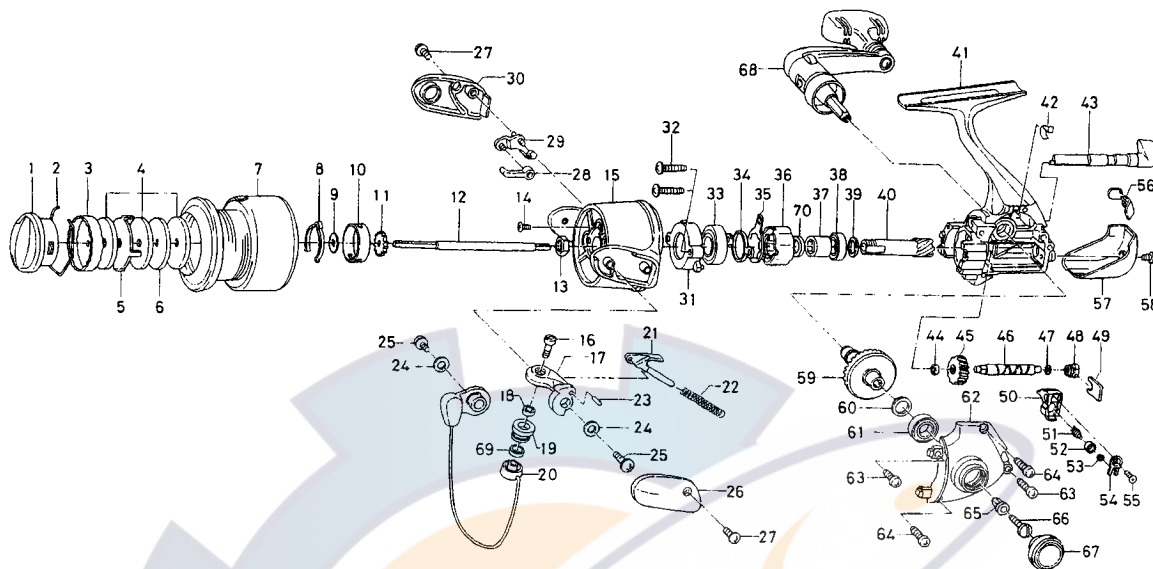

EMBLEM-Z3000iA

Key No. Parts No. Parts Name

2-7	F68-0901	SPOOL
1	F66-2001	DRAG KNOB
2	F71-0001	DRAG WASHER RET
3	F68-1301	DRAG KNOB CLICK PLT
4	F69-8001	DRAG WASHER
5	F67-6401	EARED WASHER
6	F68-1101	KEY WASHER
8	F70-9001	SPOOL CLICK LEAF SPRING
9	E39-7901	SPOOL WASHER
10	F69-7901	CLICK LEAF SPRING HOLDER
11	E41-3101	CLICK GEAR
12	F68-0001	MAIN SHAFT
13	340-6604	ROTOR NUT
14	B55-7601	ROTOR NUT LOCK SCREW
15	F64-2504	ROTOR
16	F62-5201	LINE ROLLER SCREW
17	F62-3503	BAIL ARM
18	F62-5101	BALL BEARING A
19	F62-5001	LINE ROLLER
20	F68-0501	BAIL
21	F69-1102	BAIL SPRING SHAFT
22	F62-3801	BAIL SPRING
23	F62-3701	BAIL ARM PIN
24	F63-1801	BAIL HOLDER WASHER
25	351-6101	BAIL ARM SCREW
26	F66-0703	BAIL SPRING COVER
27	352-2504	BAIL SPRING COVER SCREW
28	F64-6301	BAIL TRIP PLT
29	F62-4701	BAIL TRIP LEVER
30	F66-0803	BAIL TRIP COVER
31	F67-9801	BEARING RET A
32	E24-7402	BEARING RET SCREW
33	F64-1601	BALL BEARING B
34	F67-9701	BEARING RET B
35	F64-1401	ROLLER CLUTCH RET

Key No. Parts No. Parts Name

36	F64-1201	ROLLER CLUTCH
37	F73-2201	SPACING SLEEVE
38	F64-1101	BALL BEARING C
39	F26-2801	PINION WASHER
40	F67-9601	PINION GEAR
41	F67-8701	BODY
42	F67-9201	A/R CAM SPRING
43	F67-9101	A/R LEVER
44	F63-1401	WORM SHAFT BUSH
45	F64-0902	WORM SHAFT GEAR
46	F64-0802	WORM SHAFT
47	375-4101	WORM SHAFT WASHER
48	F67-9501	WORM SHAFT COLLAR
49	F74-9401	WORM SHAFT RET
50	F67-9901	OSC SLIDER
51	F64-1901	OSC PAWL
52	F62-2701	OSC PAWL BUSH
53	375-0801	OSC PAWL WASHER
54	F62-2901	OSC SLIDER COVER
55	352-1502	OSC SLIDER COVER SCREW
56	F68-0201	SHIELD PLT
57	F68-0301	REAR COVER
58	E36-4203	REAR COVER SCREW
59	F66-1201	DRIVE GEAR
60	373-7808	DRIVE GEAR WASHER
61	E15-4001	BALL BEARING D
62	F68-0101	SIDE COVER
63	E15-7502	SIDE COVER SCREW A
64	E15-8602	SIDE COVER SCREW B
65	F43-3502	HANDLE COLLAR
66	363-8511	HANDLE SCREW
67	F69-2401	HANDLE SCREW CAP
68	F68-0601	HANDLE
69	F70-1801	LINE ROLLER COLLAR
70	F73-2401	COLLAR