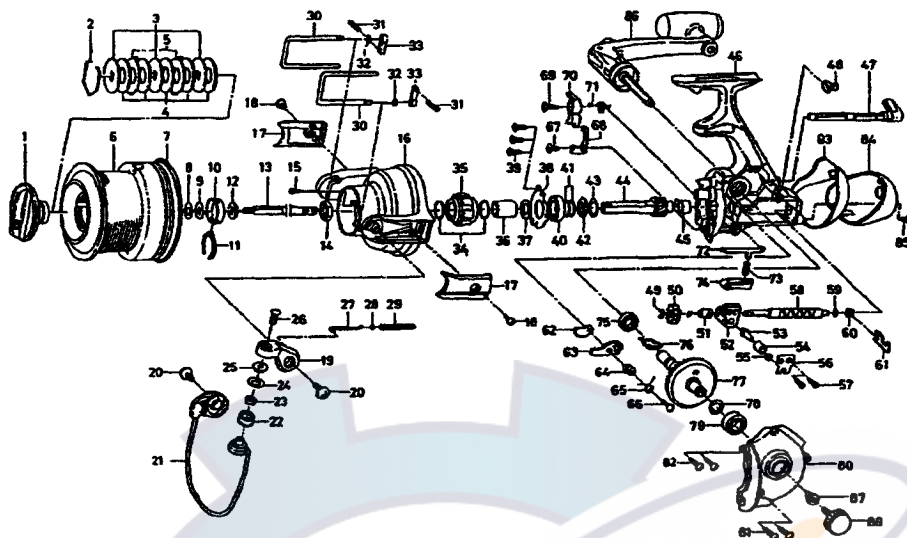

SPINNING REEL **EMBLEM-Z4500A / 5000A / 5500A**

Key No.	Parts No.	Parts Name	Key No.	Parts No.	Parts Name
2-7	F88-1801	SPOOL	51	E39-3501	WORM SHAFT BUSH
1	F88-2201	DRAG KNOB	52	F97-2301	OSC SLIDER
2	F88-4001	DRAG WASHER RET	53	E26-4101	OSC PAWL
3	F88-1701	KEY WASHER	54	E26-4201	OSC PAWL BUSH
4	F75-5501	DRAG WASHER	55	375-0801	OSC PAWL WASHER
5	F75-5701	EARED WASHER	56	E26-4301	OSC SLIDER COVER
7	E40-2901	O RING	57	352-1505	OSC SLIDER COVER SCREW
8	E39-9201	SPOOL WASHER A	58	E54-1101	WORM SHAFT
9	F04-3401	SPOOL WASHER B	59	B41-1701	WORM SHAFT WASHER
10	F20-4001	CLICK LEAF SPRING HOLDER	60	E43-6101	WORM SHAFT COLLAR
11	B74-7701	SPOOL CLICK LEAF SPRING	61	E43-6201	WORM SHAFT RET
12	E26-7501	MAIN SHAFT WASHER	62	F87-9701	A/R PAWL PLT
13	F88-0201	MAIN SHAFT	63	F87-9801	A/R PAWL
14	B43-7608	ROTOR NUT	64	E26-2101	A/R PAWL COLLAR
15	E15-7502	ROTOR NUT LOCK SCREW	65	E43-6301	A/R PAWL SPRING A
16	F97-3401	ROTOR	66	B00-9701	A/R PAWL SCREW
17	E43-2811	BAIL SPRING COVER	67	B84-2102	A/R CLAW SCREW
18	E10-7403	BAIL SPRING COVER SCREW	68	F88-0401	A/R CLAW PLT
19	F47-2102	BAIL ARM	69	L06-6501	A/R CLAW SCREW B
20	E00-7603	BAIL ARM SCREW	70	F88-0501	A/R CLAW
21	F88-2301	BAIL	71	F88-0601	A/R CLAW SPRING
22	F45-4902	LINE ROLLER	72	F88-0701	PUSH BUTTON PLT
23	F05-5601	BALL BEARING A	73	F88-0801	PUSH BUTTON SPRING
24	F44-6202	LINE ROLLER WASHER	74	F88-0901	PUSH BUTTON
25	F44-6302	LINE ROLLER COLLAR	75	E45-3901	BALL BEARING C
26	F60-8903	LINE ROLLER SCREW	76	E26-4502	A/R PAWL SPRING B
27	E32-6701	BAIL SPRING SHAFT	77	F43-6101	DRIVE GEAR
28	E31-3901	BAIL SPRING WASHER	78	371-2824	DRIVE GEAR WASHER
29	E44-1301	BAIL SPRING	79	B54-6001	BALL BEARING D
30	E43-1302	LINE GUARD SHAFT	80	F88-0301	SIDE COVER
31	F06-3301	LINE GUARD SPRING	81	B00-9705	SIDE COVER SCREW A
32	B33-9801	LINE GUARD RET	82	B00-9701	SIDE COVER SCREW B
33	E39-6201	LINE GUARD PLT	83	F88-4501	WATER SHIELD
34	F88-1001	ROLLER CLUTCH RET	84	F88-4601	REAR COVER
35	F88-1101	ROLLER CLUTCH	85	E24-8103	REAR COVER SCREW
36	F70-9801	SPACING SLEEVE	86	F88-1301	HANDLE
37	F26-7702	BEARING WASHER	87	F40-9001	HANDLE COLLAR
38	F88-0101	BEARING RET	88	L00-9106	HANDLE LOCK SCREW
39	F21-2201	BEARING RET SCREW			
40	637-6101	BALL BEARING B			
41	372-7607	SPACER			
42	F88-0001	A/R RATCHET			
43	372-7603	PINION WASHER			
44	F87-9901	PINION GEAR			
45	E33-2101	PINION COLLAR			
46	F87-8001	BODY			
47	F88-9501	A/R LEVER			
48	F87-9501	A/R CAM SPRING			
49	320-5901	WORM SHAFT GEAR RET			
50	F43-6301	WORM SHAFT GEAR			

EM-Z5000A Special Parts		
Key No.	Parts No.	Parts Name
2-7	F90-5601	SPOOL
46	F90-5501	BODY

EM-Z5500A Special Parts		
Key No.	Parts No.	Parts Name
2-7	F90-6301	SPOOL
46	F90-6201	BODY