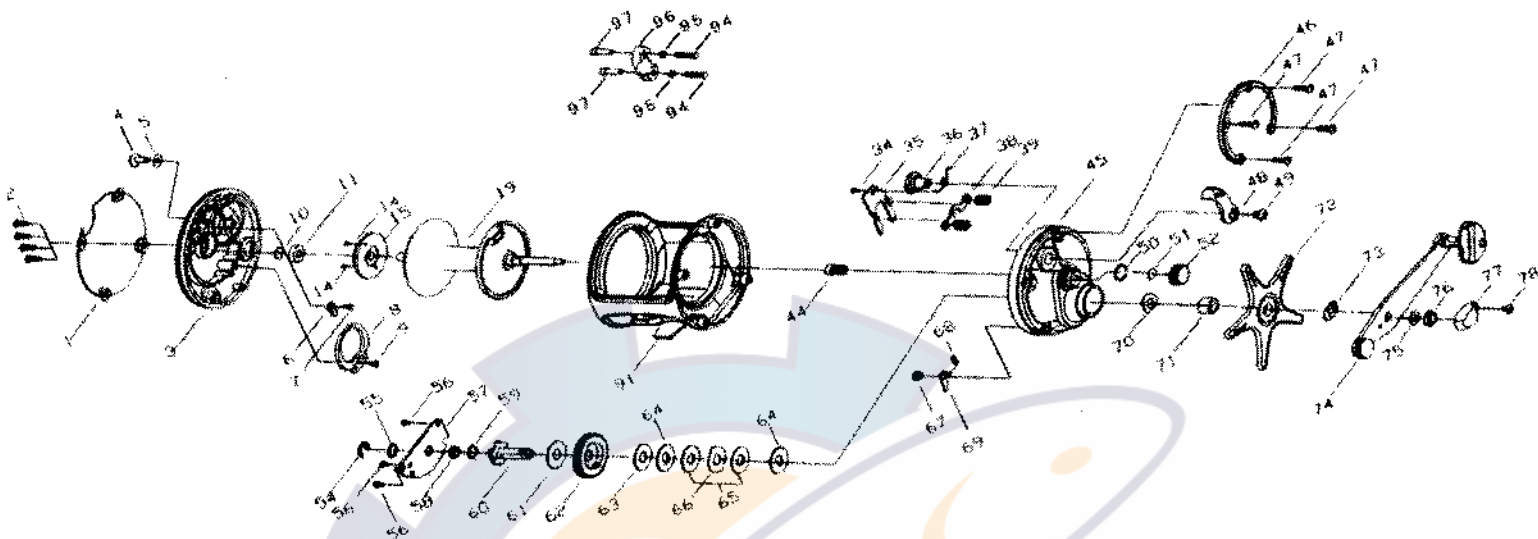

FIREWOLF 40H/50H

Key No.	Parts No.	Parts Name
1	W60-8901	L/S OUTER PLT
2	W60-9101	L/S PLT SCREW
3	W60-9201	L/S PLT
4	W60-9401	CLICK BUTTON
5	W60-0501	CLICK BUTTON WASHER
6	W60-0601	CLICK PAWL
7	W60-0701	CLICK PAWL SCREW
8	W60-0801	CLICK SPRING
9	W60-0901	CLICK SPRING SCREW
10	W60-1001	SPACER A
14	W60-1301	CLICK GEAR SCREW
15	W60-9701	CLICK GEAR
19	W61-0001	SPOOL
34	W61-6401	YOKE PLT SCREW
35	W61-1301	YOKE PLT
36	W60-4001	CLUTCH CAM
37	W60-4101	CLUTCH SPRING
38	W61-1401	YOKE
39	W60-4301	YOKE SPRING
44	W61-1601	PINION GEAR
45	W61-4401	R/S PLT
46	W61-4601	R/S OUTER RING
47	W61-4701	R/S PLT SCREW
48	W60-5301	CLUTCH LEVER
49	W60-5501	CLUTCH LEVER SCREW
50	W60-5601	O RING
51	W60-1001	SPACER B
52	W61-2401	CAST CONTROL CAP
54	W60-6101	DRIVE SHAFT RET
55	W60-3402	HOLD PLT WASHER
56	W60-0901	HOLD PLT SCREW
57	W61-2701	HOLD PLT
58	W60-8601	DRIVE SHAFT BUSH
59	W60-6701	DRIVE SHAFT WASHER A
60	W61-2901	DRIVE SHAFT

Key No.	Parts No.	Parts Name
61	W61-3001	DRIVE SHAFT WASHER B
62	W61-3101	DRIVE GEAR
63	W60-7101	DRAG WASHER A
64	W60-7201	KEY WASHER A
65	W60-7301	DRAG WASHER B
66	W60-7401	EARED WASHER
67	W61-3201	A/R PAWL PIN
68	W60-7701	A/R PAWL SPRING
69	W61-3301	A/R PAWL
70	W60-7901	DRAG SPRING WASHER
71	W60-8001	BUSHING
72	W61-3401	STAR DRAG
73	W60-8201	SPACING SLEEVE
74	W60-8401	HANDLE
75	W60-8501	HANDLE WASHER
76	W60-8601	HANDLE NUT
77	W60-8701	HANDLE NUT PLT
78	W60-8801	HANDLE NUT PLT SCREW
91	W61-9901	FRAME
94	W61-9501	CLAMP BOLT
95	W61-9601	ROD BRACE NUT
96	W61-9701	ROD CLAMP
97	W61-9801	CLAMP NUT

SPECIAL PARTS FOR FW50H

Key No.	Parts No.	Parts Name
1	W60-9001	L/S OUTER PLT
3	W60-9301	L/S PLT
19	W61-0101	SPOOL
45	W61-4501	R/S PLT
46	W61-5301	R/S OUTER RING
48	W61-2201	CLUTCH LEVER
57	W61-2801	HOLD PLT
74	W61-3501	HANDLE
91	W62-0001	FRAME