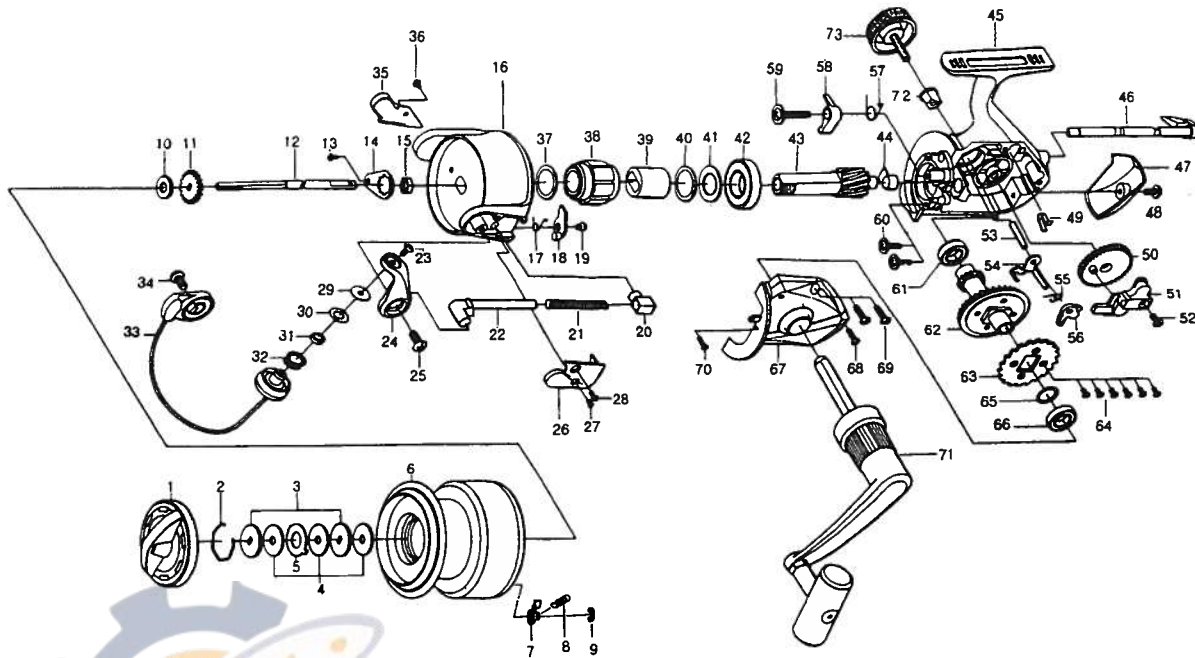

# LAGUNA 5500 / 6000

Key No.	Parts No.	Parts Name
1	E54-5501	DRAG KNOB
2	171-7701	DRAG WASHER RET
3	L03-1301	KEY WASHER
4	373-3711	DRAG WASHER
5	B89-9501	EARED WASHER
2-9	E55-0001	SPOOL
2-9	E55-0401	SPOOL (EXTRA)
7	B07-8201	CLICK PAWL
8	145-2101	CLICK SPRING
9	320-1402	CLICK RET
10	L00-3400	SPOOL WASHER
11	L02-1401	CLICK GEAR
12	E54-8601	MAIN SHAFT
13	L01-1702	ROTOR NUT HOLD PLT SCREW
14	F58-9801	ROTOR NUT HOLD PLT
15	340-8301	ROTOR NUT
16	E54-8901	ROTOR
17	F72-3301	BAIL TRIP LEVER SPRING
18	F71-2601	BAIL TRIP LEVER
19	E80-0802	BAIL TRIP LEVER SCREW
20	E80-8901	BAIL SPRING HOLDER
21	E54-9101	BAIL SPRING
22	E80-8707	BAIL SPRING SHAFT
23	F60-7301	LINE ROLLER SCREW
24	E54-4001	BAIL ARM
25	E00-7601	BAIL ARM SCREW
26	E54-9201	BAIL SPRING COVER
27	G25-7301	BAIL SPRING COVER SCREW A
28	E24-8101	BAIL SPRING COVER SCREW B
29	F44-6302	LINE ROLLER COLLAR
30	F44-6202	LINE ROLLER WASHER
31	F05-5601	BALL BEARING A
32	F45-4902	LINE ROLLER
33	E54-9301	BAIL
34	E00-7601	BAIL HOLDER SCREW
35	E54-9501	BAIL HOLDER COVER
36	E24-8101	BAIL HOLDER COVER SCREW
37	F71-1801	ROLLER CLUTCH WASHER
38	F72-2601	ROLLER CLUTCH
39	F70-9801	SPACING SLEEVE