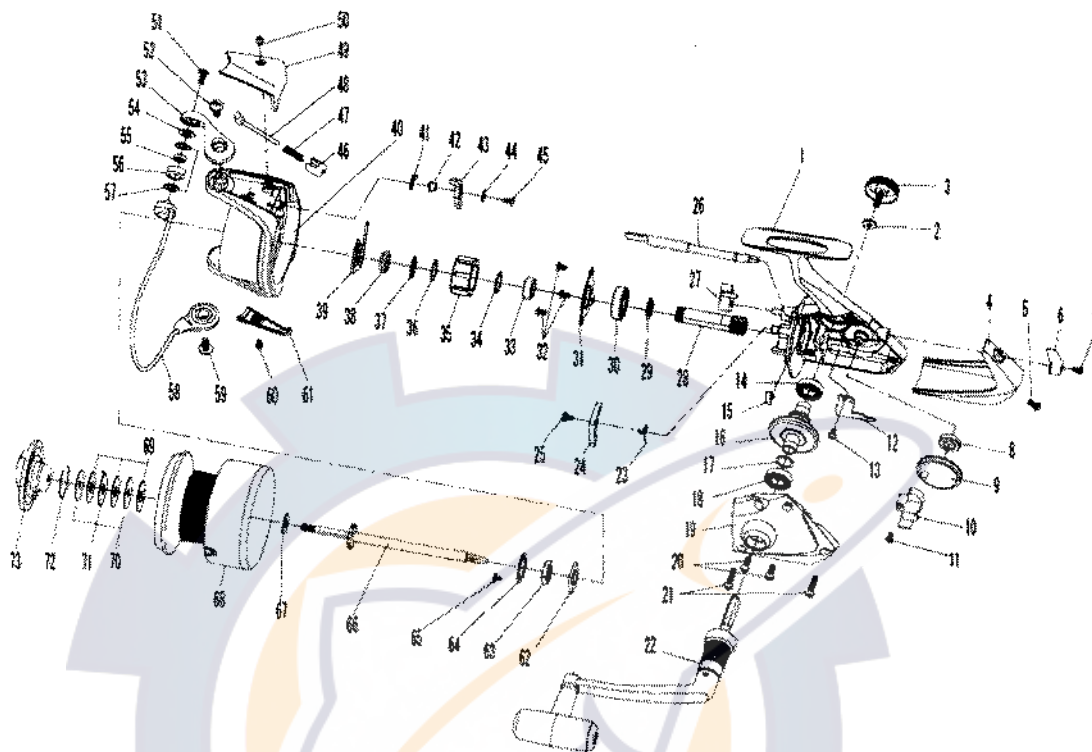

OPUS PLUS 4500/5000

Key No.	Parts No.	Parts Name	Key No.	Parts No.	Parts Name
1	W39-0001	BODY	41	W31-1701	BAIL TRIP LEVER SPRING
2	W30-6401	HANDLE LOCK SCREW WASHER	42	W39-2801	BAIL TRIP LEVER COLLAR
3	W39-0101	HANDLE SCREW	43	W39-2901	BAIL TRIP LEVER
4	W39-0201	REAR COVER	44	W31-1801	BAIL TRIP LEVER WASHER
5	W39-0301	REAR COVER SCREW	45	W39-3001	BAIL TRIP LEVER SCREW
6	W36-0301	A/R LEVER	46	W39-3101	BAIL SPRING HOLDER
7	W36-0401	A/R LEVER SCREW	47	W39-3201	BAIL SPRING
8	W30-5601	OSC GEAR COLLAR	48	W39-3301	BAIL SPRING SHAFT
9	W30-5401	OSC GEAR	49	W39-3401	BAIL SPRING COVER
10	W30-5301	OSC SLIDER	50	W36-7401	BAIL SPRING COVER SCREW
11	W30-5101	OSC SLIDER SCREW	51	W36-7601	LINE ROLLER SCREW
12	W30-5001	OSC SLIDER HOLDING PLT	52	W36-7501	BAIL ARM SCREW
13	W39-0601	OSC SLIDER HOLD PLT SCREW	53	W39-3501	BAIL ARM
14	W30-3501	BALL BEARING A	54	W30-6201	LINE ROLLER WASHER B
15	W39-0701	A/R CAM SPRING	55	W36-8001	BALL BEARING D
16	W30-3401	DRIVE GEAR	56	W36-8101	LINE ROLLER
17	W30-4401	DRIVE GEAR WASHER	57	W30-6101	LINE ROLLER WASHER A
18	W30-3901	BALL BEARING B	58	W39-3601	BAIL
19	W39-0801	SIDE COVER	59	W36-7501	BAIL HOLDER SCREW
20	W39-0901	SIDE COVER SCREW A	60	W36-7401	BAIL HOLDER COVER SCREW
21	W39-1001	SIDE COVER SCREW B	61	W39-3701	BAIL HOLDER COVER
22	W39-1101	HANDLE	62	W30-8201	ROTOR NUT HOLD PLT
23	W39-1201	A/R PAWL SPRING A	63	W30-8701	ROTOR NUT
24	W39-1301	A/R PAWL A	64	W30-6501	ROTOR NUT WASHER
25	W39-1401	A/R PAWL A SCREW	65	W36-8901	ROTOR NUT HOLD PLT SCREW
26	W39-1501	A/R CAM	66	W39-3801	MAIN SHAFT
27	W39-1601	A/R PAWL B	67	W39-3901	CLICK GEAR
28	W39-1701	PINION GEAR	68-72	W39-4001	SPOOL
29	W39-1801	PINION WASHER	68-72	W39-4021	SPOOL (EXTRA)
30	W30-1501	BALL BEARING C	69	W36-9601	DRAG WASHER
31	W39-1901	BEARING RET	70	W36-9701	KEY WASHER
32	W30-9501	BEARING RET SCREW	71	W36-9801	EARED WASHER
33	W39-2001	SPACING SLEEVE	72	W36-9901	DRAG WASHER RET
34	W39-2101	BALL BEARING WASHER	73	W36-9501	DRAG KNOB
35	W39-2201	ROLLER CLUTCH			
36	W39-2301	ROLLER CLUTCH WASHER			
37	W39-2401	COLLAR A			
38	W39-2501	COLLAR B			
39	W39-2601	A/R PAWL SPRING B			
40	W39-2701	ROTOR			