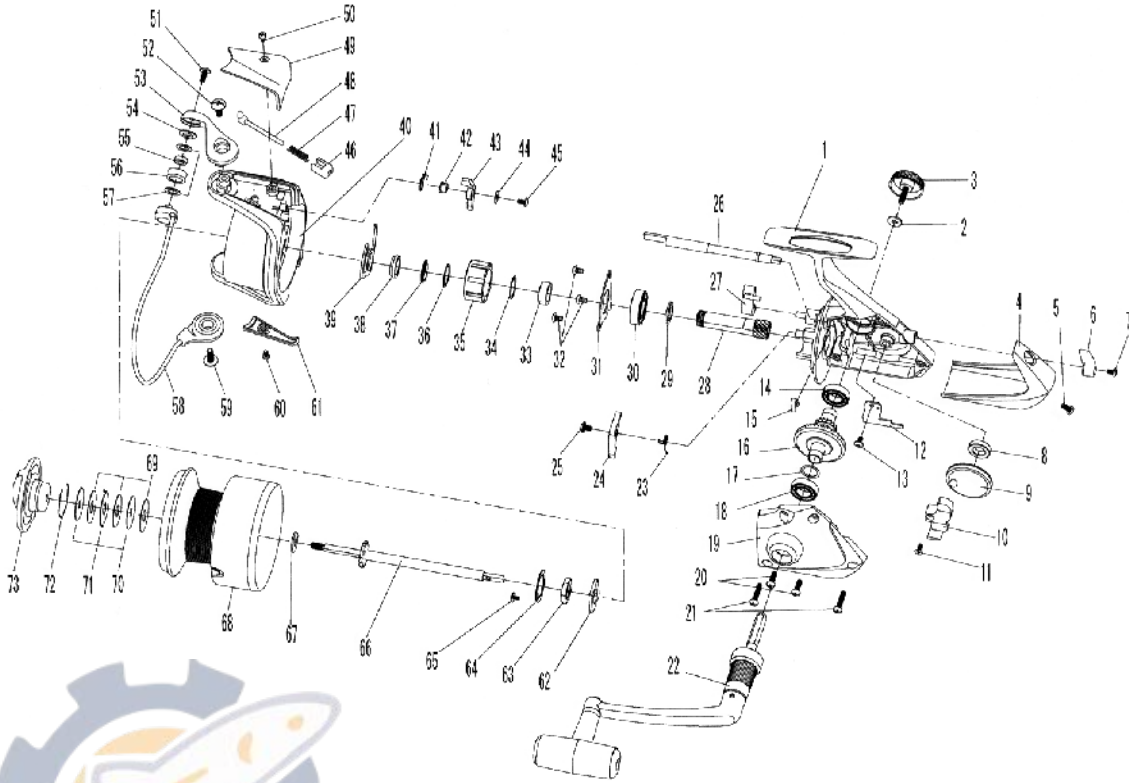

SPINNING REEL

OPUS Plus 4500/5000

Key No.	Parts No.	Parts Name	Key No.	Parts No.	Parts Name
1	6W3900010	Body	41	6W3117010	Bail Trip Lever Spring
2	6W3064010	Washer (A)	42	6W3928010	Collar (C)
3	6W3901010	Handle Screw	43	6W3929010	Bail Trip Lever
4	6W3902010	Rear Cover	44	6W3118010	Washer (F)
5	6W3903010	Screw (A)	45	6W3930010	Screw (I)
6	6W3603010	Anti-Reverse Lever	46	6W3931010	Bail Spring Holder
7	6W3604010	Screw (B)	47	6W3932010	Bail Spring
8	6W3056010	Bushing (A)	48	6W3933010	Bail Spring Shaft
9	6W3054010	Oscillating Gear	49	6W3934010	Cover (A)
10	6W3053010	Oscillating Slider	50	6W3674010	Screw (J)
11	6W3051010	Screw (C)	51	6W3676010	Screw (K)
12	6W3050010	Plate	52	6W3675010	Screw (L)
13	6W3906010	Screw (D)	53	6W3935010	Bail Arm
14	6W3035010	Ball Bearing (A)	54	6W3062010	Collar (D)
15	6W3907010	Anti-Reverse Cam Spring	55	6W3680010	Ball Bearing (D)
16	6W3034010	Drive Gear	56	6W3681010	Line Roller
17	6W3044010	Washer (B)	57	6W3061010	Washer (G)
18	6W3039010	Ball Bearing (B)	58	6W3936010	Bail Assembly
19	6W3908010	Side Cover	59	6W3675010	Screw (M)
20	6W3909010	Screw (E)	60	6W3674010	Screw (N)
21	6W3910010	Screw (F)	61	6W3937010	Cover (B)
22	6W3911010	Handle Assembly	62	6W3082010	Washer (H)
23	6W3912010	Anti-Reverse Pawl Spring (A)	63	6W3087010	Rotor Nut
24	6W3913010	Anti-Reverse Pawl (A)	64	6W3065010	Rotor Nut Holding Plate
25	6W3914010	Screw (G)	65	6W3689010	Screw (O)
26	6W3915010	Anti-Reverse Cam	66	6W3938010	Main Shaft
27	6W3916010	Anti-Reverse Pawl (B)	67	6W3939010	Click Gear
28	6W3917010	Pinion Gear	68-72	6W3940010	Spool Assembly
29	6W3918010	Washer (C)	68-72	6W3940210	Spool Assembly (Extra Spool)
30	6W3015010	Ball Bearing (C)	69	6W3696010	Drag Washer
31	6W3919010	Bearing Retainer	70	6W3697010	Key Washer
32	6W3095010	Screw (H)	71	6W3698010	Eared Washer
33	6W3920010	Spacing Sleeve	72	6W3699010	Drag Washer Retainer
34	6W3921010	Washer (D)	73	6W3695010	Drag Knob Assembly
35	6W3922010	Roller Clutch			
36	6W3923010	Washer (E)			
37	6W3924010	Collar (A)			
38	6W3925010	Collar (B)			
39	6W3926010	Anti-Reverse Pawl Spring (B)			
40	6W3927010	Rotor			
OPUS Plus 5000 SPECIAL PARTS					
	Key No.	Parts No.	Parts Name		
	68-72	6W3940020	Spool Assembly		
	68-72	6W3940220	Spool Assembly (Extra Spool)		