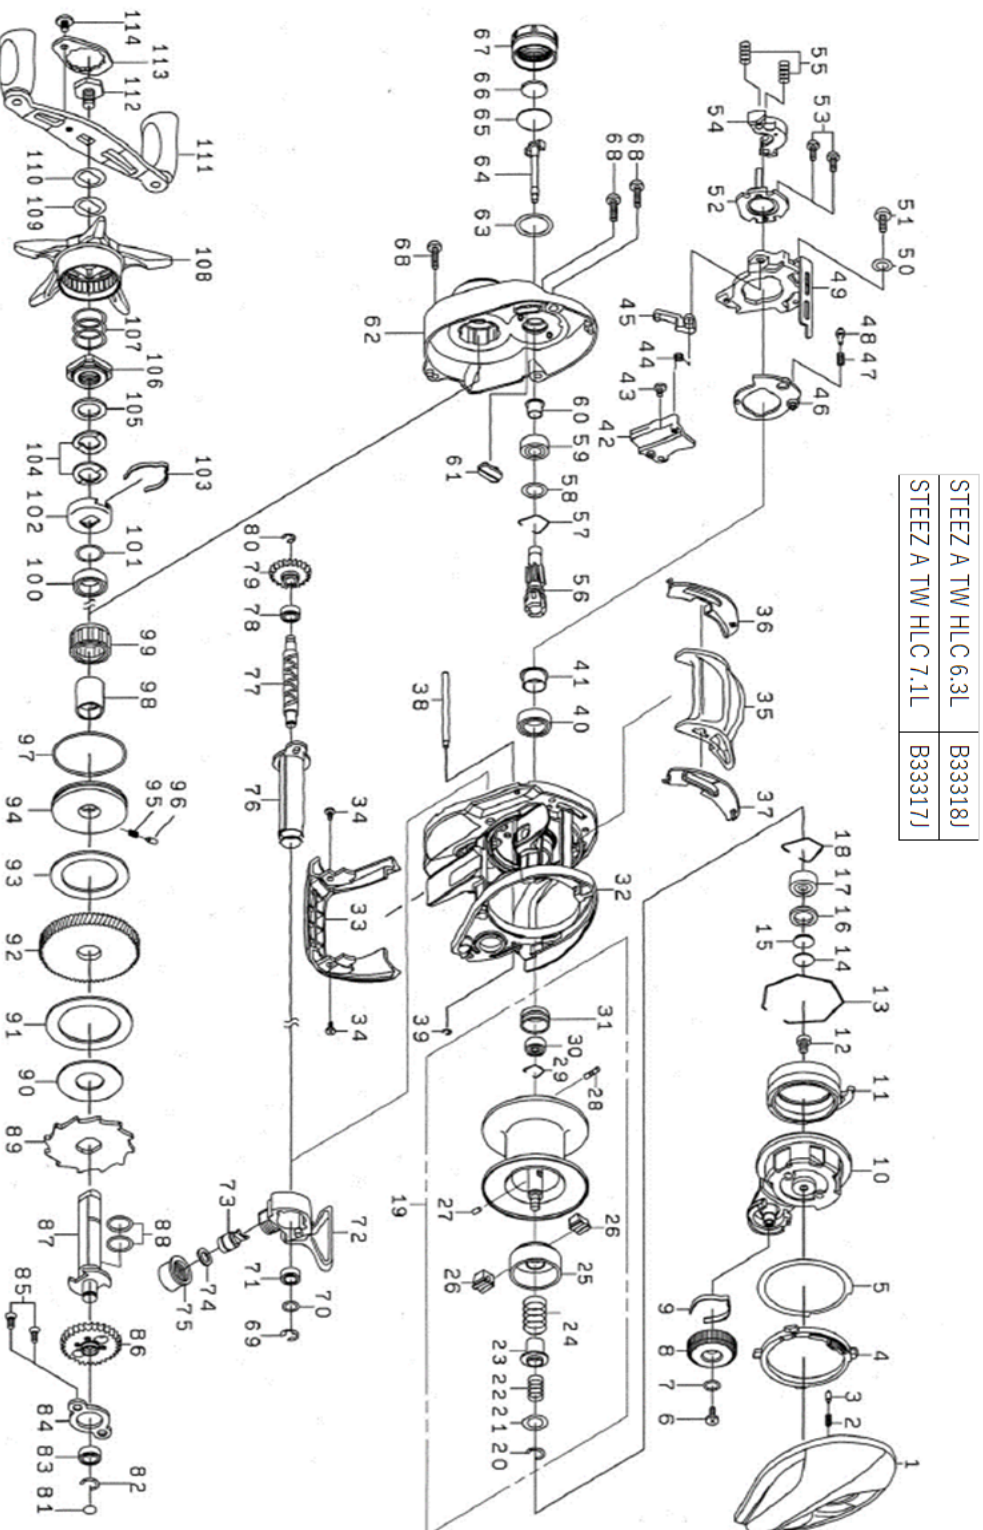

STEEZ A TW HLC 6.3L

Feel Alive.

Please quote by part number, not key number when ordering.
spares@daiwaaustralia.com.au PH: (02) 8644 8644

REEL NAME	MGFT CODE	KEY NO	PARTS CODE	DESCRIPTION
STEEZ A TW HLC 6.3L		1	6M177101	RIGHT SIDE PLATE
STEEZ A TW HLC 6.3L		2	6J631901	LEVER PLATE SPRING
STEEZ A TW HLC 6.3L		3	6J286301	LEVER PLATE PIN
STEEZ A TW HLC 6.3L		4	6J444901	LEVER PLATE (A)
STEEZ A TW HLC 6.3L		5	6J286101	LEVER PLATE (B)
STEEZ A TW HLC 6.3L		6	6G940402	BRAKE DIAL SCREW
STEEZ A TW HLC 6.3L		7	6H159201	BRAKE DIAL WASHER
STEEZ A TW HLC 6.3L		8	6J282602	BRAKE DIAL
STEEZ A TW HLC 6.3L		9	6H663401	BRAKE DIAL SPRING
STEEZ A TW HLC 6.3L		10	6J444701	SET PLATE
STEEZ A TW HLC 6.3L		11	6J296701	MAGNET HOLDER
STEEZ A TW HLC 6.3L		12	6H666002	SET PLATE SCREW
STEEZ A TW HLC 6.3L		13	6G757801	MAGNET HOLDER RETAINER
STEEZ A TW HLC 6.3L		14	63757404	RS SPOOL ADJUST WASHER (A)
STEEZ A TW HLC 6.3L		15	63757411	RS SPOOL ADJUST WASHER (B)
STEEZ A TW HLC 6.3L		16	6G185101	RS BEARING WASHER
STEEZ A TW HLC 6.3L		17	6G511506	RS BALL BEARING
STEEZ A TW HLC 6.3L		18	6F032201	RS BALL BEARING RETAINER
STEEZ A TW HLC 6.3L		19	6Z026191	SPOOL ASSY (20 31)
STEEZ A TW HLC 6.3L		20	63208002	MAG BRAKE CUP RETAINER
STEEZ A TW HLC 6.3L		21	6J497001	MAG BRAKE CUP COLLAR WASHER
STEEZ A TW HLC 6.3L		22	6M169901	MAG BRAKE CUP COLLAR SPRING
STEEZ A TW HLC 6.3L		23	6M169801	MAG BRAKE CUP COLLAR (A)
STEEZ A TW HLC 6.3L		24	6M169701	MAG BRAKE CUP SPRING
STEEZ A TW HLC 6.3L		25	6M172901	MAG BRAKE CUP
STEEZ A TW HLC 6.3L		26	6M169601	MAG BRAKE CUP COLLAR (B)
STEEZ A TW HLC 6.3L		27	6M169301	MAG BRAKE CUP PIN
STEEZ A TW HLC 6.3L		28	6J252301	SPOOL PIN
STEEZ A TW HLC 6.3L		29	6J149501	SPOOL BEARING RETAINER
STEEZ A TW HLC 6.3L		30	6G511506	SPOOL BALL BEARING
STEEZ A TW HLC 6.3L		31	6H232201	SPOOL BEARING COLLAR
STEEZ A TW HLC 6.3L		32	6M177502	FRAME
STEEZ A TW HLC 6.3L		33	6J281807	FRONT COVER
STEEZ A TW HLC 6.3L		34	6H531508	FRONT COVER SCREW
STEEZ A TW HLC 6.3L		35	6J442301	CLUTCH LEVER
STEEZ A TW HLC 6.3L		36	6J442201	CLUTCH LEVER PLATE (L)
STEEZ A TW HLC 6.3L		37	6J442101	CLUTCH LEVER PLATE (R)
STEEZ A TW HLC 6.3L		38	6J281902	STABILIZER BAR
STEEZ A TW HLC 6.3L		39	6H704101	STABILIZER BAR RETAINER
STEEZ A TW HLC 6.3L		40	6G431002	PINION BALL BEARING (A)
STEEZ A TW HLC 6.3L		41	6J764501	PINION BALL BEARING COLLAR (A)
STEEZ A TW HLC 6.3L		42	6J333601	CLUTCH TRIP LEVER PLATE
STEEZ A TW HLC 6.3L		43	6H531508	CLUTCH TRIP LEVER PLATE SCREW
STEEZ A TW HLC 6.3L		44	6J407801	CLUTCH TRIP LEVER SPRING
STEEZ A TW HLC 6.3L		45	6J333701	CLUTCH TRIP LEVER
STEEZ A TW HLC 6.3L		46	6J333501	CLUTCH CAM PLATE (A)
STEEZ A TW HLC 6.3L		47	6H928801	CLUTCH CAM PLATE SPRING
STEEZ A TW HLC 6.3L		48	6J055201	CLUTCH CAM PLATE PIN
STEEZ A TW HLC 6.3L		49	6J333001	CLUTCH CAM
STEEZ A TW HLC 6.3L		50	6H159201	CLUTCH CAM WASHER
STEEZ A TW HLC 6.3L		51	63522510	CLUTCH CAM SCREW
STEEZ A TW HLC 6.3L		52	6H659101	CLUTCH CAM PLATE (B)
STEEZ A TW HLC 6.3L		53	6B032904	CLUTCH CAM PLATE SCREW
STEEZ A TW HLC 6.3L		54	6H944401	YOKE