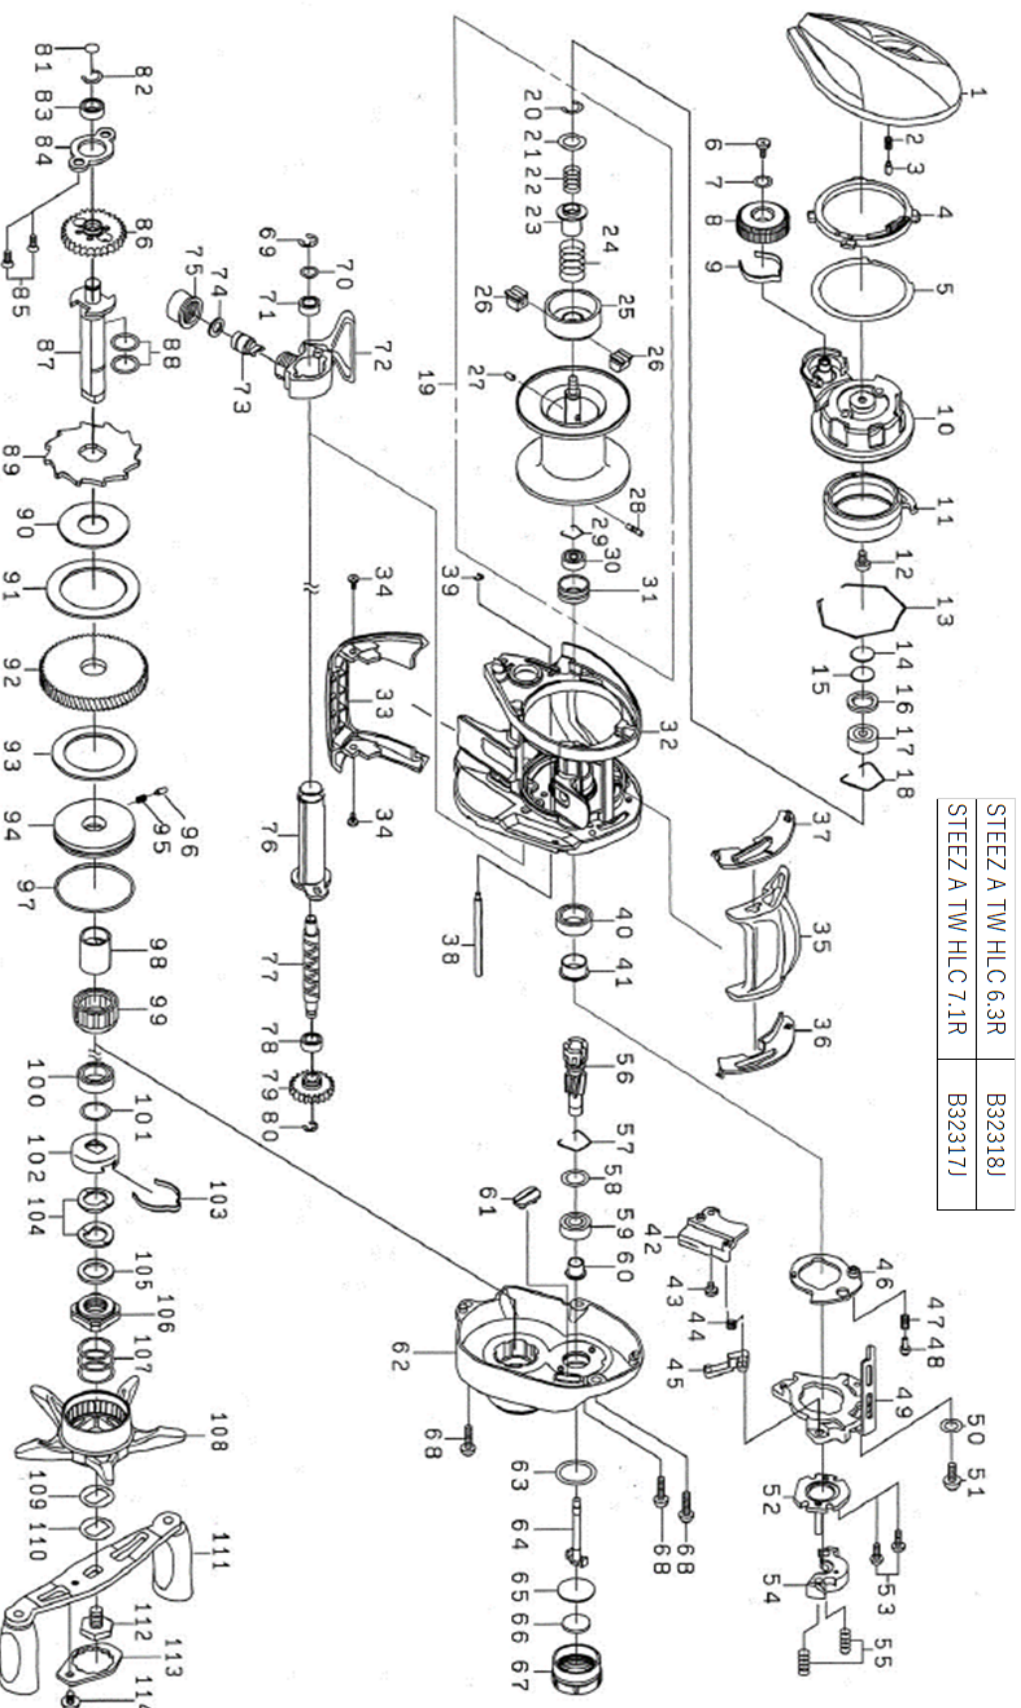

STEEZ A TW HLC 7.1R

Feel Alive.

Please quote by part number, not key number when ordering.
spares@daiwaaustralia.com.au PH: (02) 8644 8644

REEL NAME	MGFT CODE	KEY NO	PARTS CODE	DESCRIPTION
STEEZ A TW HLC 7.1R		1	6M172601	LEFT SIDE PLATE
STEEZ A TW HLC 7.1R		2	6J631901	LEVER PLATE SPRING
STEEZ A TW HLC 7.1R		3	6J286301	LEVER PLATE PIN
STEEZ A TW HLC 7.1R		4	6J443301	LEVER PLATE (A)
STEEZ A TW HLC 7.1R		5	6J286101	LEVER PLATE (B)
STEEZ A TW HLC 7.1R		6	6G940402	BRAKE DIAL SCREW
STEEZ A TW HLC 7.1R		7	6H159201	BRAKE DIAL WASHER
STEEZ A TW HLC 7.1R		8	6J282603	BRAKE DIAL
STEEZ A TW HLC 7.1R		9	6H663401	BRAKE DIAL SPRING
STEEZ A TW HLC 7.1R		10	6J443101	SET PLATE
STEEZ A TW HLC 7.1R		11	6J296701	MAGNET HOLDER
STEEZ A TW HLC 7.1R		12	6H666002	SET PLATE SCREW
STEEZ A TW HLC 7.1R		13	6G757801	MAGNET HOLDER RETAINER
STEEZ A TW HLC 7.1R		14	63757404	LS SPOOL ADJUST WASHER (A)
STEEZ A TW HLC 7.1R		15	63757411	LS SPOOL ADJUST WASHER (B)
STEEZ A TW HLC 7.1R		16	6G185101	LS BEARING WASHER
STEEZ A TW HLC 7.1R		17	6G511506	LS BALL BEARING
STEEZ A TW HLC 7.1R		18	6F032201	LS BALL BEARING RETAINER
STEEZ A TW HLC 7.1R		19	6Z026191	SPOOL ASSY (20 31)
STEEZ A TW HLC 7.1R		20	63208002	MAG BRAKE CUP RETAINER
STEEZ A TW HLC 7.1R		21	6J497001	MAG BRAKE CUP COLLAR WASHER
STEEZ A TW HLC 7.1R		22	6M169901	MAG BRAKE CUP COLLAR SPRING
STEEZ A TW HLC 7.1R		23	6M169801	MAG BRAKE CUP COLLAR (A)
STEEZ A TW HLC 7.1R		24	6M169701	MAG BRAKE CUP SPRING
STEEZ A TW HLC 7.1R		25	6M172901	MAG BRAKE CUP
STEEZ A TW HLC 7.1R		26	6M169601	MAG BRAKE CUP COLLAR (B)
STEEZ A TW HLC 7.1R		27	6M169301	MAG BRAKE CUP PIN
STEEZ A TW HLC 7.1R		28	6J252301	SPOOL PIN
STEEZ A TW HLC 7.1R		29	6J149501	SPOOL BEARING RETAINER
STEEZ A TW HLC 7.1R		30	6G511506	SPOOL BALL BEARING
STEEZ A TW HLC 7.1R		31	6H232201	SPOOL BEARING COLLAR
STEEZ A TW HLC 7.1R		32	6M172202	FRAME
STEEZ A TW HLC 7.1R		33	6J281807	FRONT COVER
STEEZ A TW HLC 7.1R		34	6H531508	FRONT COVER SCREW
STEEZ A TW HLC 7.1R		35	6J442301	CLUTCH LEVER
STEEZ A TW HLC 7.1R		36	6J442101	CLUTCH LEVER PLATE (R)
STEEZ A TW HLC 7.1R		37	6J442201	CLUTCH LEVER PLATE (L)
STEEZ A TW HLC 7.1R		38	6J281902	STABILIZER BAR
STEEZ A TW HLC 7.1R		39	6H704101	STABILIZER BAR RETAINER
STEEZ A TW HLC 7.1R		40	6G431002	PINION BALL BEARING (A)
STEEZ A TW HLC 7.1R		41	6J764501	PINION BALL BEARING COLLAR (A)
STEEZ A TW HLC 7.1R		42	6J280501	CLUTCH TRIP LEVER PLATE
STEEZ A TW HLC 7.1R		43	6H531508	CLUTCH TRIP LEVER PLATE SCREW
STEEZ A TW HLC 7.1R		44	6J407701	CLUTCH TRIP LEVER SPRING
STEEZ A TW HLC 7.1R		45	6J280801	CLUTCH TRIP LEVER
STEEZ A TW HLC 7.1R		46	6J280401	CLUTCH CAM PLATE (A)
STEEZ A TW HLC 7.1R		47	6H928801	CLUTCH CAM PLATE SPRING
STEEZ A TW HLC 7.1R		48	6J055201	CLUTCH CAM PLATE PIN
STEEZ A TW HLC 7.1R		49	6J296001	CLUTCH CAM
STEEZ A TW HLC 7.1R		50	6H159201	CLUTCH CAM WASHER
STEEZ A TW HLC 7.1R		51	63522510	CLUTCH CAM SCREW
STEEZ A TW HLC 7.1R		52	6H659101	CLUTCH CAM PLATE (B)
STEEZ A TW HLC 7.1R		53	6B032904	CLUTCH CAM PLATE SCREW
STEEZ A TW HLC 7.1R		54	6H929001	YOKE