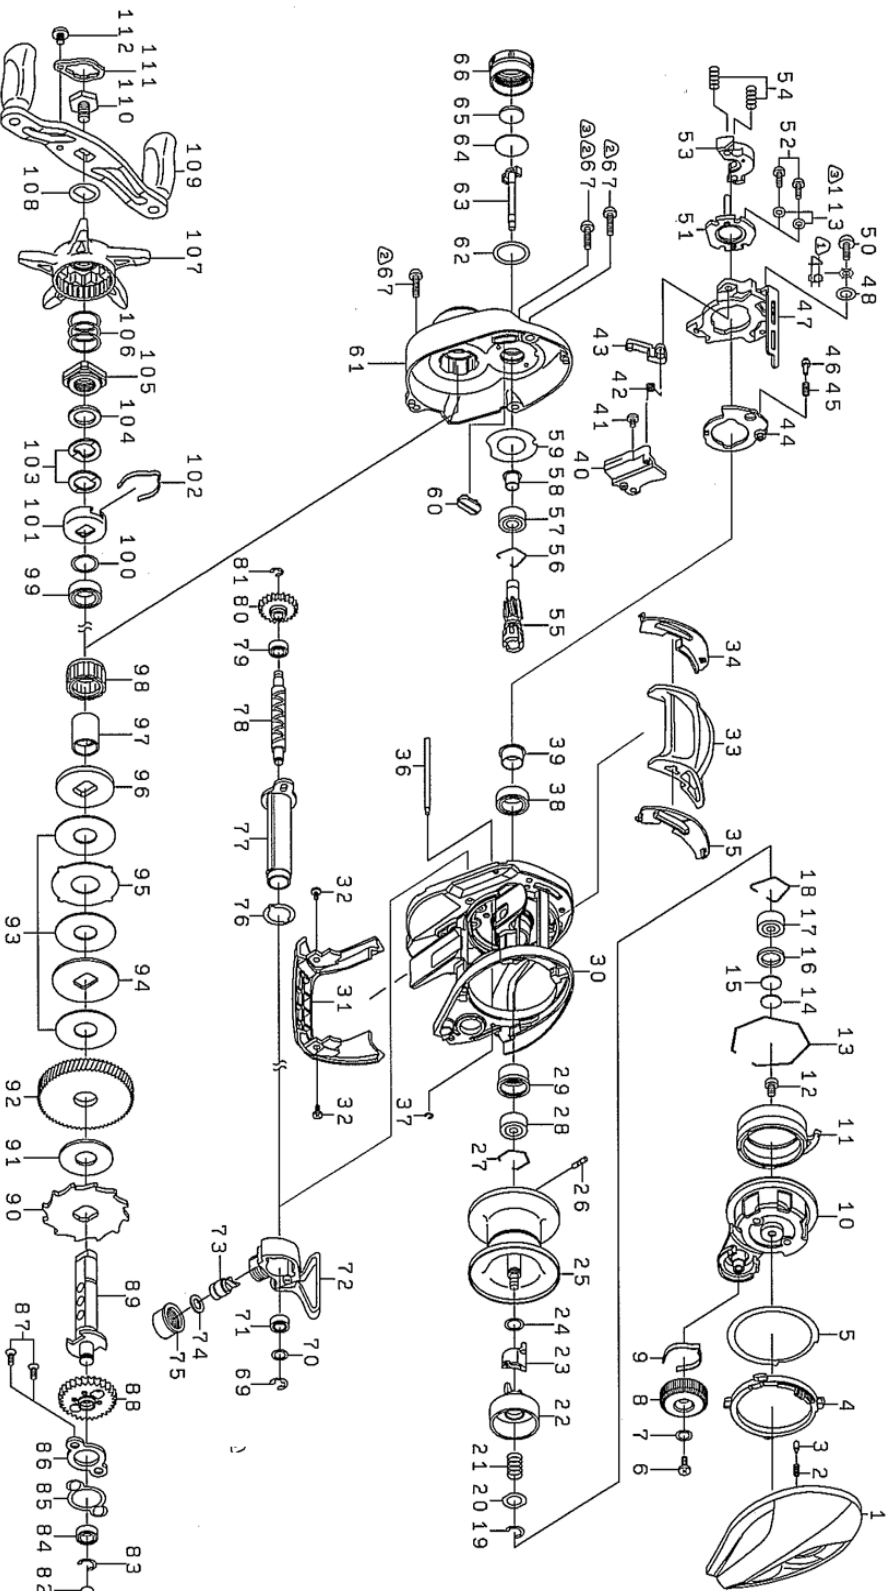

STEEZ SV TW 1016SV-HL

Feel Alive.

Please quote by part number, not key number when ordering.
spares@daiwaaustralia.com.au PH: (02) 8644 8644

- B29301J STEEZ SV TW 1016SV-HL
- B29302J STEEZ SV TW 1016SV-SHL
- B29303J STEEZ SV TW 1012SV-XHL

- B29301J
- B29302J
- B29303J