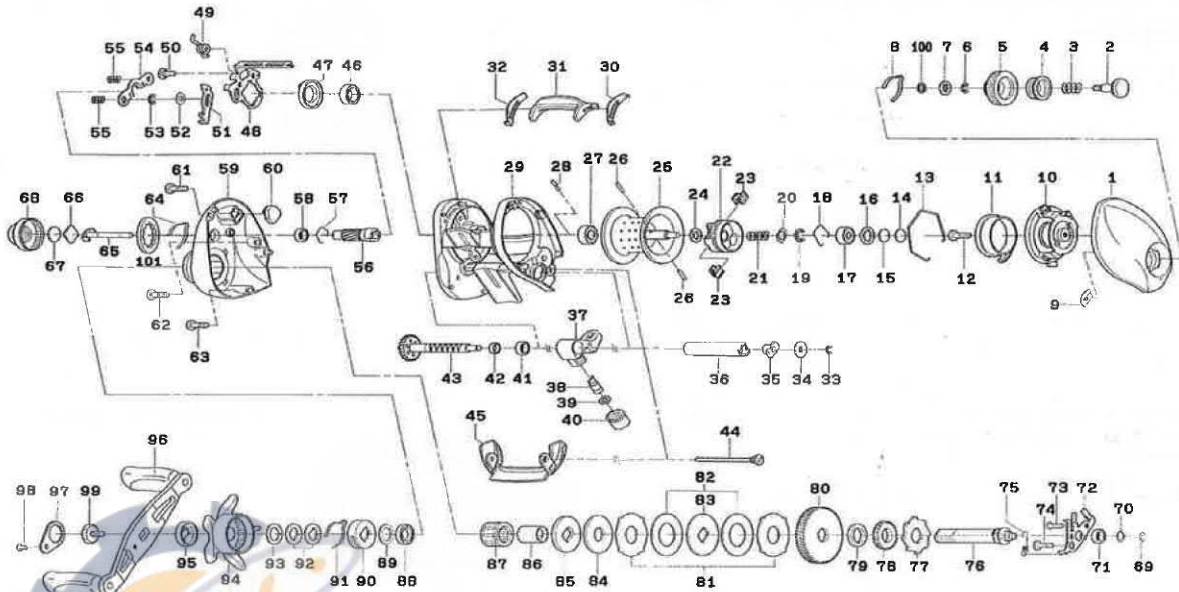

# STEEZ EX100HSL/100HL

Key No.	Part No.	Part Name	Key No.	Part No.	Part Name
1	H87-5801	R/S PLATE	58	G46-6202	BALL BEARING
2	F57-7902	SCREW	59	H87-6301	L/S PLATE
3	E16-7101	SPRING	60	G26-2301	PLATE
4	F77-0710	WASHER	61	G04-0822	SCREW
5	G75-7402	DIAL	62	G04-0823	SCREW
6	B33-9801	RETAINER	63	G04-0821	SCREW
7	F63-7701	COLLAR	64	F26-2701	LEAF SPRING
8	F05-1701	LEAF SPRING	65	G01-5501	SHAFT
9	F61-3401	PLATE	66	B17-5401	WASHER
10	G81-4501	SET PLATE	67	B17-5503	WASHER
11	G75-7701	MAGNET HOLDER	68	G77-4711	CAST CONTROL CAP
12	351-0906	SCREW	69	320-5901	RETAINER
13	G75-7801	RETAINER	70	G75-5203	WASHER
14	375-7404	WASHER	71	G46-6202	BALL BEARING
15	375-7411	WASHER	72	G81-3801	PLATE
16	G18-5101	WASHER	73	E13-4503	SCREW
17	G51-1503	BALL BEARING	74	G87-5801	SCREW
18	F03-2201	RING	75	G75-5401	SPRING
19	320-8202	RETAINER	76	G75-5002	GEAR SHAFT
20	G15-0301	WASHER	77	G75-6001	RATCHET
21	H02-9901	SPRING	78	G75-6101	GEAR
22	H02-3103	INDUCT ROTOR	79	G87-8301	WASHER
23	G95-4701	BALANCER	80	H63-6301	DRIVE GEAR
24	F57-4303	WASHER	81	F79-6102	WASHER
19-28	Z02-1110	SPOOL	82	H03-2901	WASHER
26	H02-2901	PIN	83	F79-6303	WASHER
27	G49-8504	BALL BEARING	84	H03-3001	WASHER
28	G71-7501	PIN	85	B36-0306	WASHER
29	H87-5701	FRAME	86	G01-1401	COLLAR
30	G75-4301	PLATE	87	G81-9801	ROLLER CLUTCH
31	G75-4606	CLUTCH BAR	88	G75-6301	BALL BEARING
32	G75-4401	PLATE(L)	89	B55-3801	WASHER
33	320-5901	RETAINER	90	F02-8201	CAP
34	F65-5501	WASHER	91	F03-2401	LEAF SPRING
35	B71-5601	BUSH	92	150-8901	SPRING WASHER
36	F83-6502	LEVEL WIND GUARD	93	373-7810	WASHER
37	G75-5703	LEVELWIND	94	G77-5114	STAR DRAG
38	121-4212	LEVELWIND PIN	95	F85-0402	COLLAR
39	373-1300	WASHER	96	H87-4601	HANDLE ASSY.
40	F40-2801	NUT	97	040-3201	PLATE
41	G46-6202	BALL BEARING	98	G83-5502	SCREW
42	G01-0701	COLLAR	99	G77-9101	SCREW
43	G85-0901	WORM SHAFT	100	375-4104	WASHER
44	G35-8703	SCREW	101	F62-5502	WASHER
45	G81-4202	FRONT PLATE			
46	G43-1004	BALL BEARING	<b>■ STEEZ EX 100HL</b>		
47	G51-7301	CLUTCH CAM	<b>Part No.</b>	<b>Part Name</b>	
48	G81-3601	PLATE	4	F77-0704	WASHER
49	G81-3901	SPRING	19-28	Z02-1103	SPOOL ASSEMBLY
51	G81-3701	KICK LEVER	31	G75-4601	CLUTCH BAR
52	G53-9401	WASHER	56	G89-7401	PINION GEAR
53	320-5901	RETAINER	59	H87-5601	L/S PLATE
54	G51-7801	CLUTCH PLATE	80	G81-4101	DRIVE GEAR
55	G35-8001	SPRING	96	H87-5201	HANDLE ASSY.
56	H63-6201	PINION GEAR	97	040-3208	PLATE
57	E21-9701	RING			