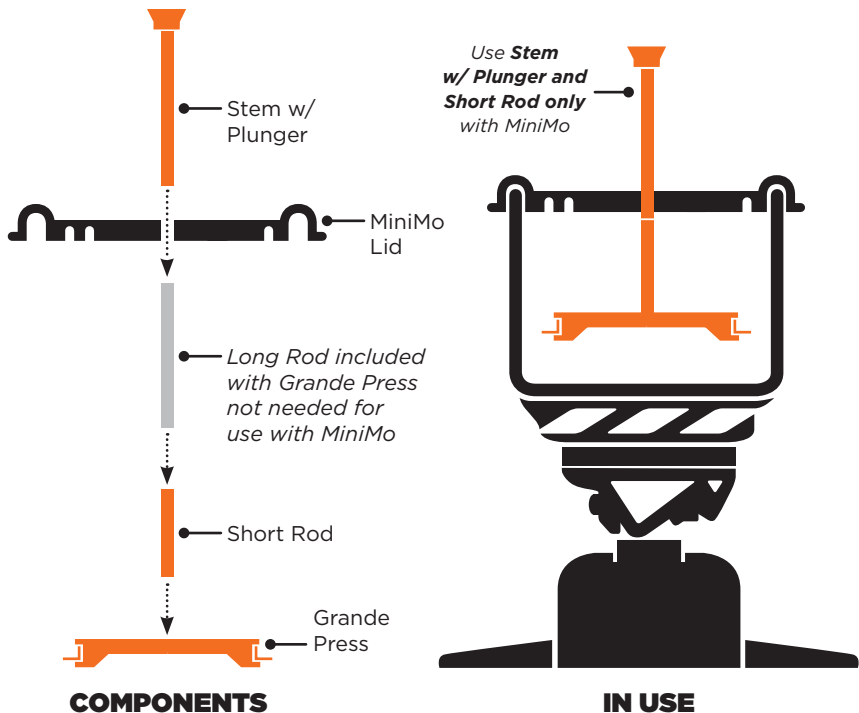

▶ HOW TO ASSEMBLE, USE AND PACK
YOUR SILICONE COFFEE PRESS

IN A MINIMO

PACKED OPTION A

PACKED OPTION B