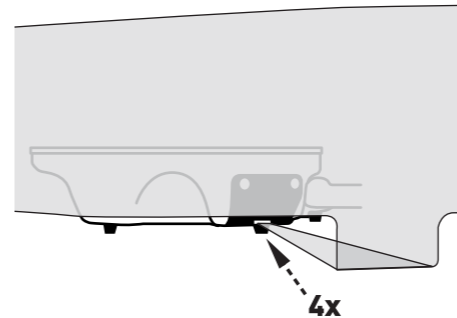

CONNECT AND SECURE
REGULATOR TO FUEL
INPUT PORT
(REAR LEFT STOVE)

4

CONNECT AND SECURE FUEL
CYLINDER TO REGULATOR
IN UPRIGHT POSITION

5

PRESS WINDSCREEN TABS
INTO SLOTS ON
PLASTIC BUMPERS

8

PLACE CONTENTS IN POT