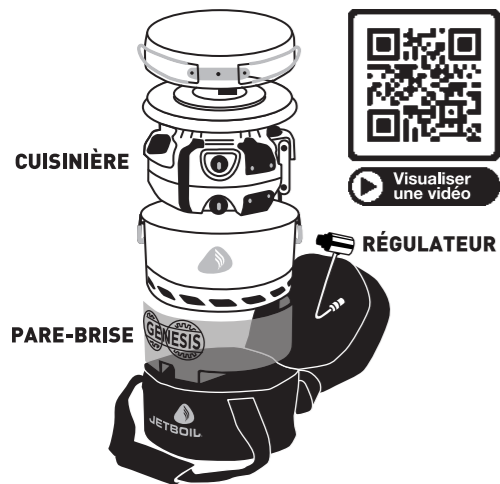

JETBOIL®

GENESIS GUIDE DE L'UTILISATEUR DU SYSTÈME BASECAMP

⚠ Avertissement : À titre de référence seulement. Ne pas utiliser le produit sans avoir d'abord lu les instructions incluses.

1