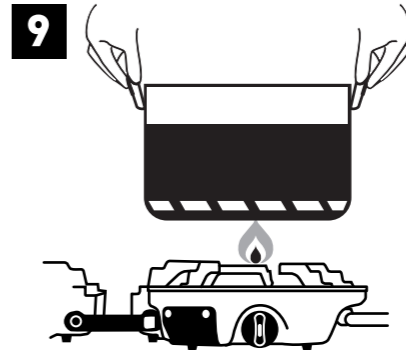

CONNECT AND SECURE
REGULATOR TO FUEL
INPUT PORT
(REAR LEFT STOVE)

4

CONNECT AND SECURE FUEL
CYLINDER TO REGULATOR
IN UPRIGHT POSITION

5

PRESS WINDSCREEN TABS
INTO SLOTS ON
PLASTIC BUMPERS

8

PLACE CONTENTS IN POT

10

ADJUST FLAME AS NEEDED
AND ENJOY!

6

OPEN VALVE FULLY
COUNTER CLOCKWISE
AND FLIP IGNITER LEVER

7

PLACE POT ON BURNER

Welcome to JetHead Nation.

To the epic adventures in the world and
those who pursue them, we salute you!