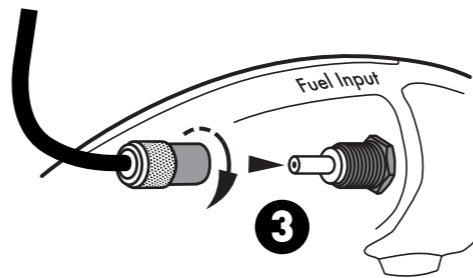

GENESIS BASECAMP SYSTEM USER GUIDE

⚠ WARNING: For reference only.
Do not use product without first reading
included Instructions.

1

USE HANDLE TO REMOVE
STOVE FROM POT

2

UNDO RUBBER LATCHES
AND OPEN STOVE

3

CONNECT AND SECURE
REGULATOR TO FUEL
INPUT PORT
(REAR LEFT STOVE)

4

CONNECT AND SECURE FUEL
CYLINDER TO REGULATOR
IN UPRIGHT POSITION

5

PRESS WINDSCREEN TABS
INTO SLOTS ON
PLASTIC BUMPERS

8

PLACE CONTENTS IN POT