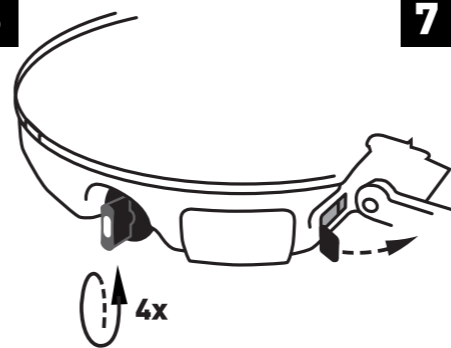

ADJUST FLAME AS NEEDED
AND ENJOY!

6

OPEN VALVE FULLY
COUNTER CLOCKWISE
AND FLIP IGNITER LEVER

7