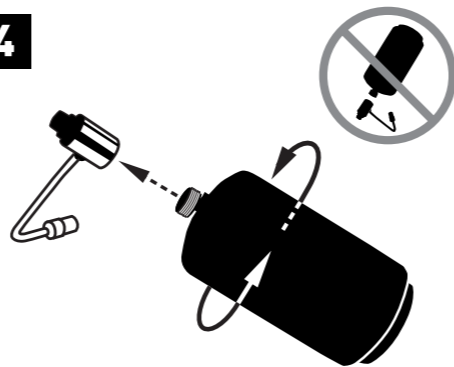

GENESIS BASECAMP SYSTEM USER GUIDE

⚠ WARNING: For reference only.
Do not use product without first reading
included Instructions.

1

USE HANDLE TO REMOVE
STOVE FROM POT

2

UNDO RUBBER LATCHES
AND OPEN STOVE

3

CONNECT AND SECURE
REGULATOR TO FUEL
INPUT PORT
(REAR LEFT STOVE)

4

CONNECT AND SECURE FUEL
CYLINDER TO REGULATOR
IN UPRIGHT POSITION

5

PRESS WINDSCREEN TABS
INTO SLOTS ON
PLASTIC BUMPERS

8

PLACE CONTENTS IN POT

10

ADJUST FLAME AS NEEDED
AND ENJOY!

6

OPEN VALVE FULLY
COUNTER CLOCKWISE
AND FLIP IGNITER LEVER

7

PLACE POT ON BURNER

Welcome to JetHead Nation.

To the epic adventures in the world and
those who pursue them, we salute you!