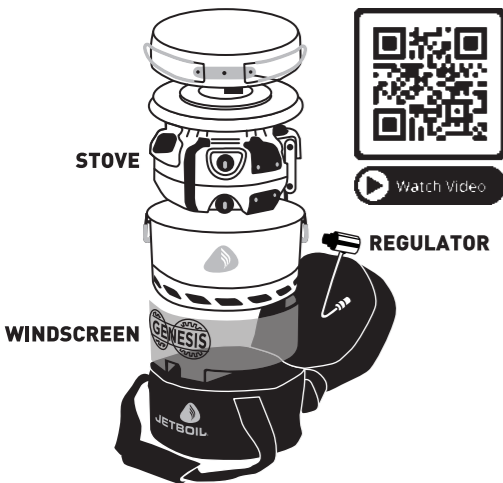

⚠ WARNING: For reference only.
Do not use product without first reading
included Instructions.

1