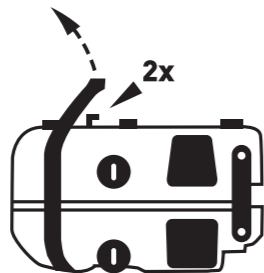

GENESIS BASECAMP SYSTEM USER GUIDE

⚠ WARNING: For reference only.
Do not use product without first reading
included Instructions.

1

USE HANDLE TO REMOVE
STOVE FROM POT

2

UNDO RUBBER LATCHES
AND OPEN STOVE

3

CONNECT AND SECURE
REGULATOR TO FUEL
INPUT PORT
(REAR LEFT STOVE)

4

CONNECT AND SECURE FUEL
CYLINDER TO REGULATOR
IN UPRIGHT POSITION

5

PRESS WINDSCREEN TABS
INTO SLOTS ON
PLASTIC BUMPERS

8

PLACE CONTENTS IN POT

10

ADJUST FLAME AS NEEDED
AND ENJOY!

6

OPEN VALVE FULLY
COUNTER CLOCKWISE
AND FLIP IGNITER LEVER

7

PLACE POT ON BURNER

Welcome to JetHead Nation.

To the epic adventures in the world and
those who pursue them, we salute you!

If you are not satisfied with this Jetboil product,
contact Customer Service at jetboil.com
or call 1-800-572-8822.