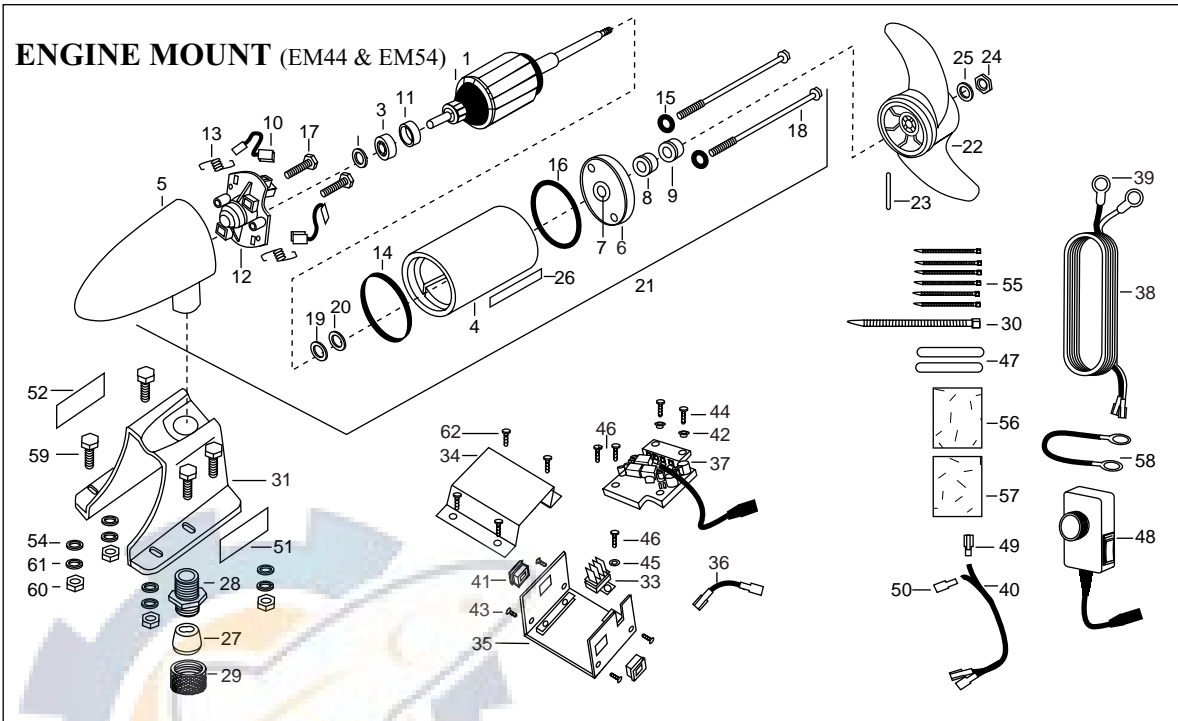

ENGINE MOUNT (EM44 & EM54)

1	92-100-105	ARMATURE ASSEMBLY EM44	33	2384007	RELAY- MOTOR DISCONNECT
	92-100-106	ARMATURE ASSEMBLY EM54	34	2386590	HOUSING- COVER CONTROL MODULE
			35	2386592	HOUSING- BASE CONTROL MODULE
3	140-010	BEARING- BALL	36	2020310	CONNECTING WIRE 4-1/2"
4	92-200-101	CENTER HOUSING ASSEMBLY 3.62	37	2384025	CONTROL BOARD 12V
5	421-001	BRUSH END HOUSING 3.62 FW		2384026	CONTROL BOARD 24V
6	92-400-101	PLAIN END HOUSING ASSEMBLY	38	2770610	LEADWIRE ASSEMBLY- 10 GA RINGS
7	144-049	BEARING- FLANGE	39	2880702	RING TERMINALS [2.EA]
8	880-003	SEAL	40	2770603	LEADWIRE/DISCONNECT ASSEMBLY
9	880-006	SEAL-W/SHIELD	41	2302921	GROMMET- LEADWIRE/SPD CNTRL [2.EA]
10	188-036	BRUSH ASSEMBLY [2.EA]	42	2301710	WASHER-INSULATED TRANSF BAR [2.EA]
11	725-050	PAPER TUBE- BRUSH RETENTION	43	2373426	SCREW- 4- 40 X 1/4 PPH TCS [4.EA]
12	738-036	BRUSH PLATE W/HOLDER	44	2332101	SCREW- 8- 32 X 1/2 SS [2.EA]
13	975-040	SPRING- TORSION [2.EA]	45	2381715	LOCKWASHER- STAR #8 ZINC [4.EA]
14	337-036	GASKET	46	2373425	SCREW- 8-32 X 5/16 PPHMS [3.EA]
15	701-008	O-RING- THRU BOLT [2.EA]	47	2305400	SHRINK TUBE 3/8 OD X 1/ [2.EA]
16	701-081	O-RING	48	2770230	HAND CONTROLLER- MK
17	830-007	SCREW- #8-32 [2.EA]	49	2380300	CONNECTOR- MALE .250
18	830-042	THRU BOLT 10-32 X 8.83 [2.EA]	50	2380301	CONNECTOR- FEMALE .250
19	990-067	THRUST WASHER- STEEL	51	2385621	DECAL- EM44 SIDE BRKT RIGHT
20	990-070	THRUST WASHER- NYLATRON [2.EA]		2385623	DECAL- EM54 SIDE BRKT RIGHT
21	2387003	MOTOR ASSEMBLY EM44 12V VARS	52	2385622	DECAL- EM44 SIDE BRKT LEFT
	2387004	MOTOR ASSEMBLY EM54 24V VARS		2385624	DECAL- EM54 SIDE BRKT LEFT
22	2091130	PROPELLER- (includes 23-24)	■	2994823	BAG ASSEMBLY 54EM
23	2092600	PIN- DRIVE		2994822	BAG ASSEMBLY 44EM
24	2053101	NUT- PROP NYLOCK 5/16 SS	54	2151726	WASHER 5/16 STD SS [4.EA]
25	2151726	WASHER 5/16 STD SS	55	2256300	TIE WRAP 5.5" [6.EA]
26	2385608	DECAL- MK MAX QKREL EM44/54 [2.EA]	56	9950950	VELCRO® 2 X 2.9 HOOK
27	2382900	GROMMET- SPLIT	57	9950953	VELCRO® 2 X 2.9 LOOP
28	2382500	BOLT- MOTOR FITTING	58	2090620	CONNECTOR CABLE 24V EM54 ONLY
29	9950339	CAP- MOTOR FITTING FIN	59	2383501	BOLT- 5/16-18 X 1-1/2 SS [4.EA]
30	9953310	TIE WRAP 8.5"	60	2383106	NUT- 5/16-18 SS [4.EA]
31	2381905	BRACKET/CUP ASSEMBLY	61	2371714	LOCKWASHER- SPLIT [4.EA]
■	2770220	CONTROL MODULE. ASSEMBLY- 12V	62	2373427	SCREW- BOAT #12 X 5/8 [4.EA]
	2770221	CNTRL MODULE ASSEMBLY- 24V			