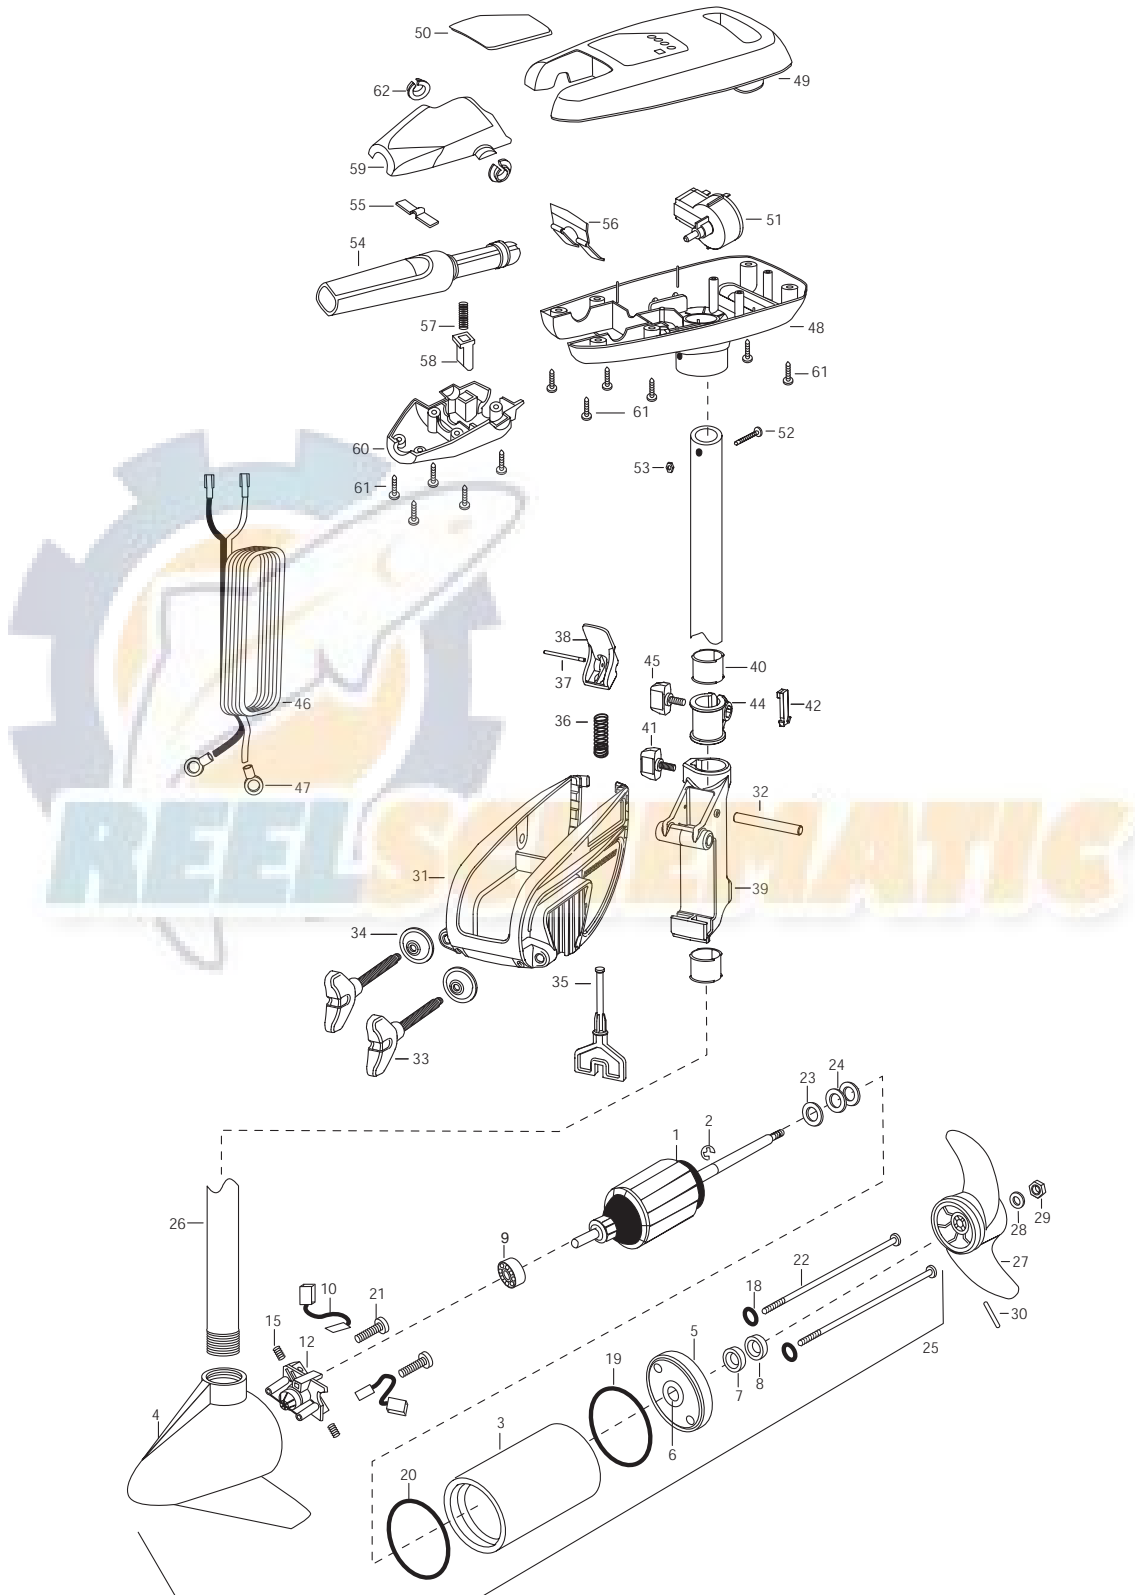

RT40/SC/S
40 LBS. THRUST
12 VOLT 42 AMPS
36" SHAFT

for use with "MKAF" serial numbers
3-year warranty from the date of purchase

1	2-100-201	ARM ASSEMBLY 12V 3.25 40*	■	2771816	BRACKET & HINGE ASSEMBLY	55	2302742	SPRING-DETENT (OFF) SS
2	788-015	RETAINING RING	■	2771913	BRACKET ASSEMBLY	56	2302743	SPRING-DETENT HANDLE-TILT
3	2-200-379	HOUSING ASSEMBLY CENTER			(INCL- 31,33,34)	57	2302745	SPRING-RELEASE BUTTON SS
4	2-300-332	HOUSING BRUSH END 3.25 SP.CO	*31	2061910	BRACKET PLASTIC	58	2303720	RELEASE BUTTON-HANDLE
5	2-400-127	PLAIN END HOUSING 3.25	32	2060511	PIN-HINGE SS	59	2060410	HANDLE (TOP HALF)NO MAXIM
6	144-049	BEARING - FLANGE [SERVICE ONLY]	*33	2061301	SCREW-CLAMP SS [2.EA]	60	2060415	HANDLE (LOWER HALF)
7	880-003	SEAL	*34	2331700	WASHER-CLAMP SCREW [2.EA]	61	2303412	SCREW-6-20 X 5/8 [11.EA]
8	880-006	SEAL WITH SHIELD	35	2063605	T-BAR PLASTIC	62	2060005	BEARING-HANDLE PIVOT [2.EA]
9	140-010	BEARING - BALL	36	2062706	SPRING- T-BAR			
10	188-052	BRUSH ASSEMBLY [2.EA]	37	2060516	PIN- TILT LEVER			
12	738-030	BRUSH PLATE W/HOLDER 3.25	38	2067201	LEVER-TILT BLACK			
15	975-032	SPRING - COMPRESSION [2.EA]	39	2061810	HINGE-PLASTIC			
18	701-007	O-RING [2.EA]	40	2037301	BUSHING-HINGE [2.EA]			
19	701-039	O-RING MK406460	41	2011386	SCREW-TENSION/NEW KNOB SS			
20	701-041	O-RING	42	2062800	TENSION BLOCK- SNAP IN			
21	830-001	SCREW -SELF THRD 8-32X1.7 [2.EA]	44	2061520	COLLAR-DEPTH			
22	830-078	THRU BOLT 8-32 X 8.96 [2.EA]	45	2011366	SCREW-COLLAR SS [2.EA]			
23	990-067	WASHER - STEEL THRUST	46	2090600	LEADWIRE 10GA RINGS			
24	990-070	WASHER - NYLATRON [2.EA]	47	2020700	TERMINAL RING, 3/8" [2.EA]			
25	2068254	MTR ASSEMBLY 12V 3.25 5SP SW 40W	48	2062552	CONTROL BOX PLAS W/HAND WHT			
26	2032031	TUBE (COMPOSITE) 36 WHT	49	2060264	COVER-CTRL BOX RT WHT			
■	1378121	PROP KIT	50	2095664	DECAL-COVER (RT40/S)			
27	2061121	PROPELLER- 3.25 HUB DIA	51	2064023	SWITCH-FWD/REV 5 SP			
28	2151726	WASHER-PROP 5/16 STD SS	52	2332102	SCREW-10-24 X 1-3/4 SS			
29	2198400	ANODE- ZINC 3.25/3.62 LWR U	53	2333101	NUT-HEX NYLOC			
30	2092600	PIN-DRIVE SS	54	2990911	HANDLE ASSY-W/U-JOINT 5SPD			