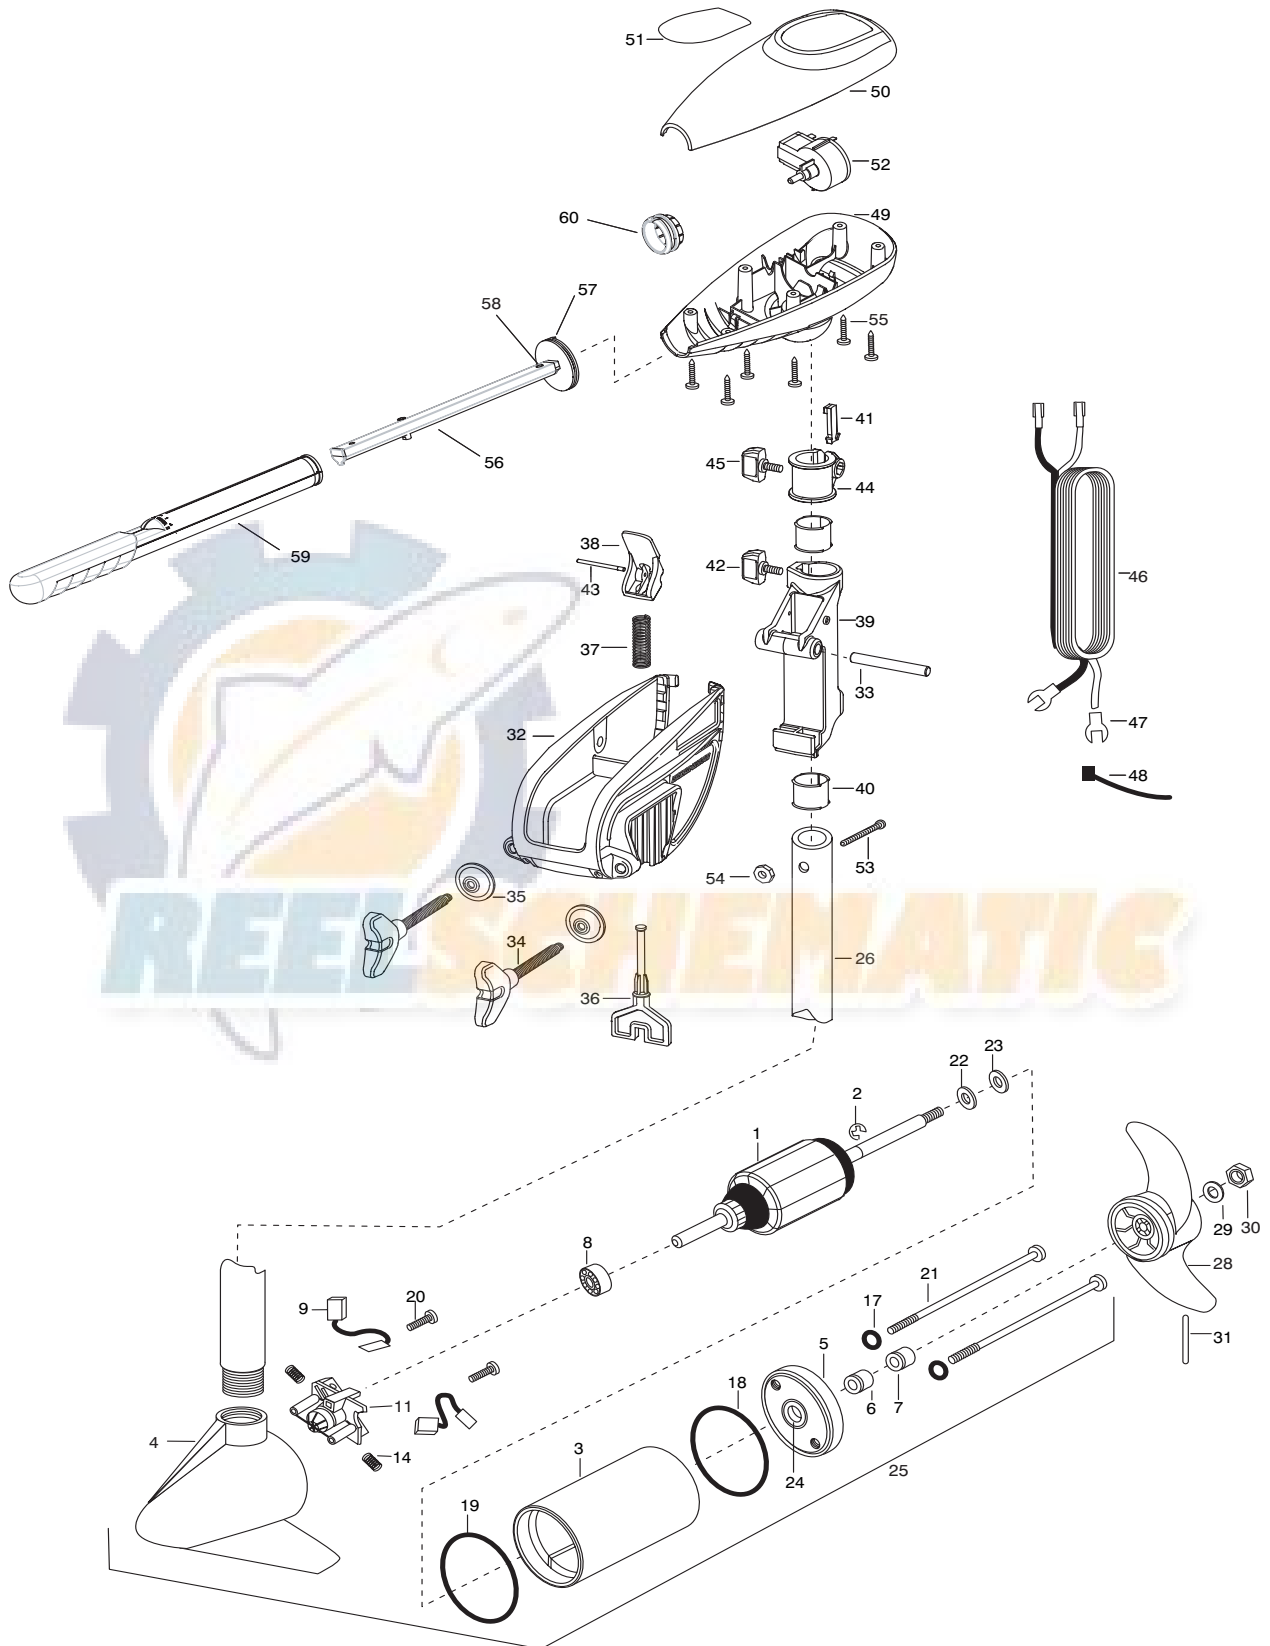

**ENDURA 36**  
**36 lbs Thrust**  
**12 Volt 34 Amps**  
**36" Shaft**

**for use with "AH" serial numbers**  
**2-year warranty from the date of purchase**

1	2-100-278	ARMATURE ASSEMBLY 12v 3.25	■	2771818	BRACKET & HINGE ASSEMBLY (INCLUDES- 32—43)	56	2990919	INNER HANDLE ASSEMBLY
2	788-015	RETAINING RING	■	2771910	BRACKET ASSEMBLY (INCLUDES- 32,34,35)	57	2060405	PIVOT, HANDLE
3	2-200-079	HOUSING ASSEMBLY CENTER 3.25 TXT	*32	2061910	BRACKET	58	2012102	SCREW
4	2-300-132	BRUSH END HOUSING ASSEMBLY 3.25 SP.CO	33	2060510	PIN-HINGE	59	2990929	OUTER HANDLE ASSEMBLY
5	2-400-128	PLAIN END HOUSING ASSEMBLY 3.25	*34	2061300	SCREW-CLAMP [2.EA]	60	2060009	FRONT BEARING
6	880-003	SEAL	*35	2011710	WASHER-CLAMP SCREW [2.EA]	■	2883460	SEAL AND O RING KIT
7	880-006	SEAL W/SHIELD	36	2063605	T-BAR, PLASTIC			
8	140-010	BALL BEARING	37	2062706	SPRING- (T-BAR)			
9	188-052	BRUSH ASSEMBLY [2.EA]	38	2067201	LEVER-TILT BLACK			
11	738-030	BRUSH PLATE W/HOLDER 3.25	39	2061810	HINGE-PLASTIC			
14	975-032	SPRING- COMPRESSION [2.EA]	40	2037301	BUSHING-HINGE [2.EA]			
17	701-007	O-RING- THRU BOLT [2.EA]	41	2062800	TENSION BLOCK-SNAP IN			
18	701-039	O-RING MK406460	42	2011385	SCREW, TENSION/KNOB			
19	701-041	O-RING	43	2060515	PIN, TILT LEVER			
20	830-001	SCREW- SELF THREAD 8-32X1.7 [2.EA]	44	2061520	COLLAR-DEPTH			
21	830-078	THRU BOLT 8-32X8.0 [2.EA]	45	2011365	SCREW-COLLAR/NEW KNOB			
22	990-067	WASHER- STEEL THRUST	46	2050609	LEADWIRE (10 GA) W/SPADE TERM			
23	990-070	WASHER- NYLATRON [2.EA]	47	2020703	SPADE TERMINAL 14GA HD [2.EA]			
24	144-049	FLANGE BEARING (SERVICE ONLY)	48	2026300	TIE WRAP			
25	2069241	MOTOR ASSEMBLY 12V 3.25 5SPC TXT	49	2062510	CONTROL BOX			
26	2032046	TUBE, COMPOSITE 36"	50	2060214	CONTROL BOX COVER			
■	1378121	PROP W/DRIVE PIN, WASHER, NUT KIT	51	2065639	DECAL COVER ENDURA 36			
28	2061122	PROPELLER 3.25 HUB DIA	52	2064023	SWITCH-FWD/REV 5 SP			
29	2151726	WASHER- 5/16 STD SS	53	2033401	SCREW-10-24 X 1-3/4			
30	2053101	NUT-PROP NYLOCK (MED) SS	54	2013110	NUT-10-24 HEX			
31	2092600	PIN-DRIVE	55	2012100	SCREW-8-18 X 5/8 [6.EA]			