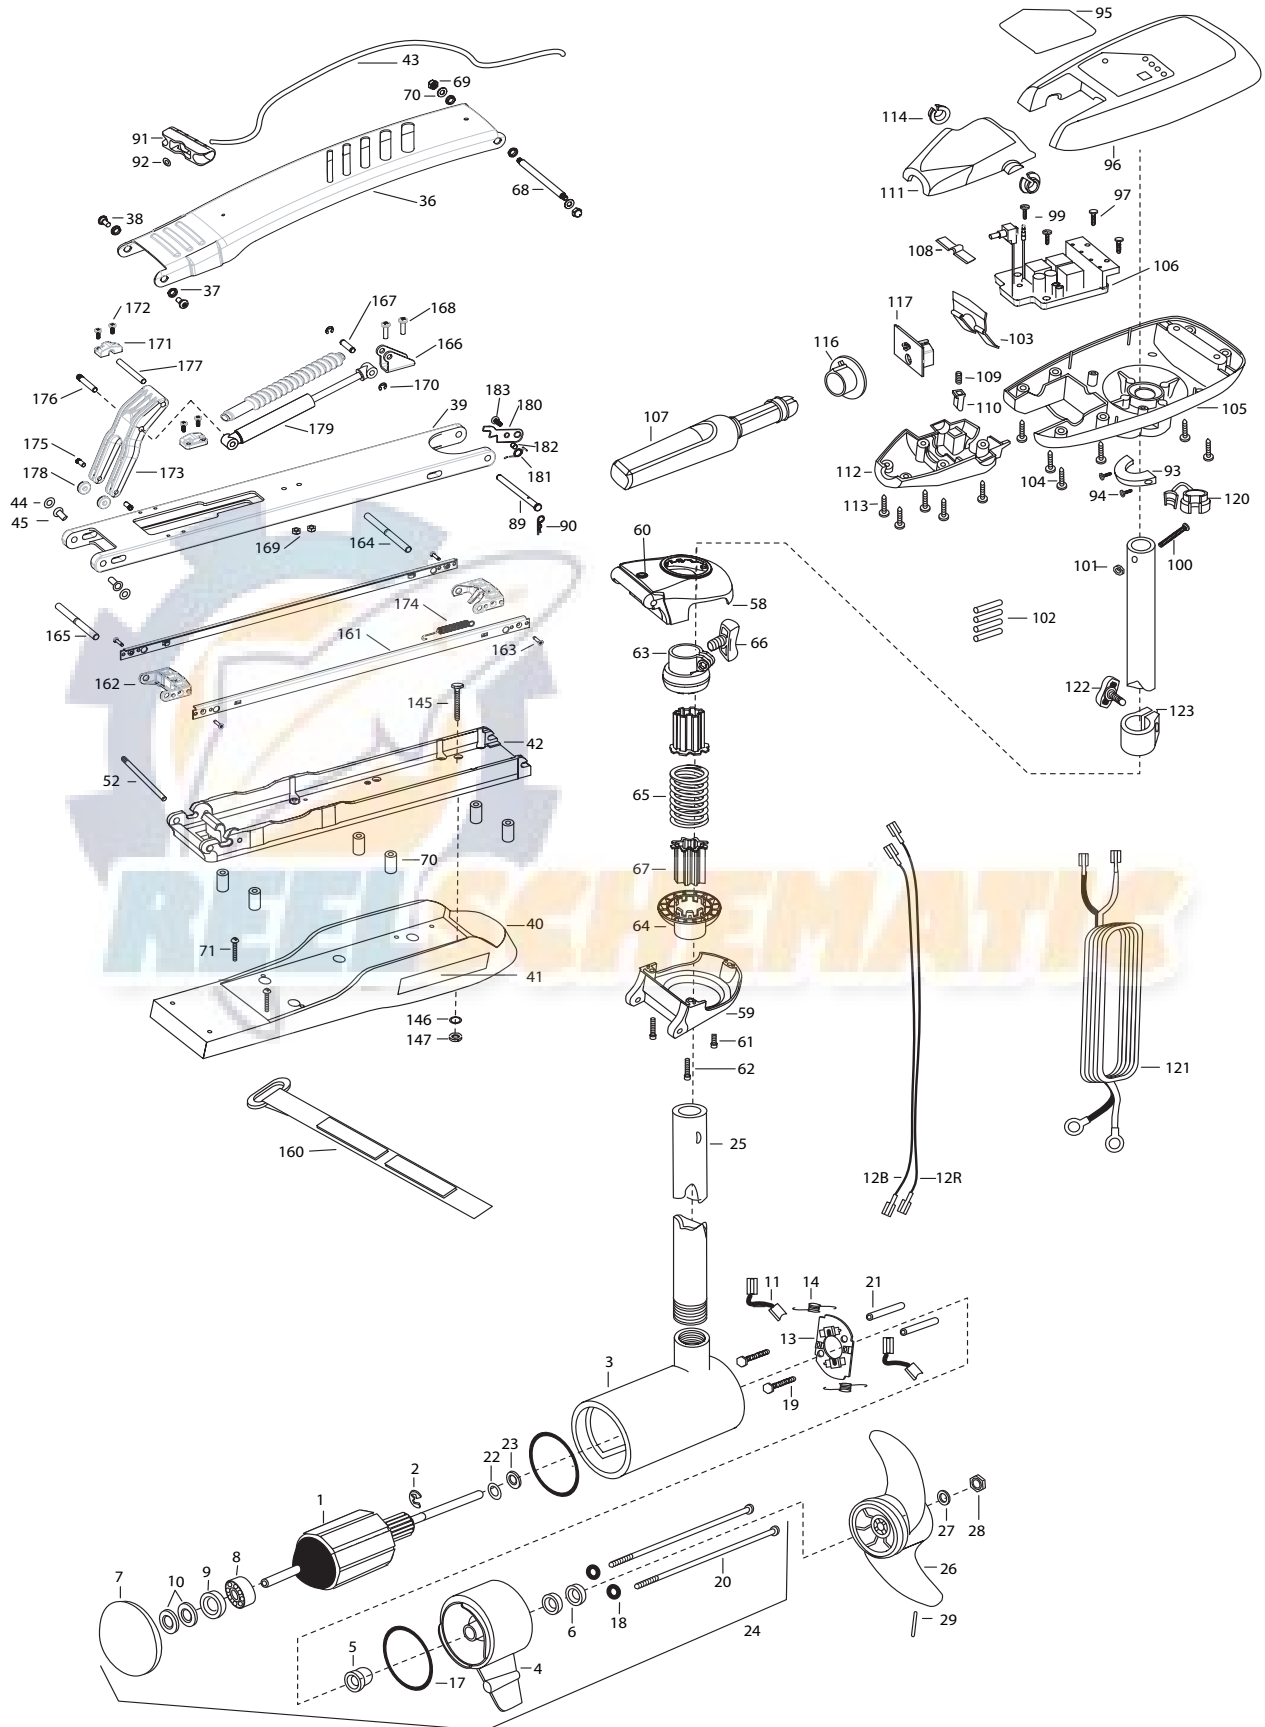

**RT PRO 80**  
80 lbs Thrust  
24 volt 56 amps  
52" & 62" SHAFT

for use with "AH" serial numbers  
3-year warranty from the date of purchase

1	2-100-214	ARMATURE ASSEMBLY 24V 4"	58	2772318	BRACKET BASE TOP/EYELET ASSEMBLY	*146	2261713	WASHER-1/4 FLAT S/S [6.EA]
2	788-040	RETAINING RING	59	2991772	BRKT BOTTOM/BEARING SW ASSEMBLY	*147	2263103	NUT-1/4-20 NYLOCK-JAM [6.EA]
3	2-200-397	CENTER HOUSING ASSEMBLY 4.0 TXT	60	2772352	EYELET KIT -ROPE	160	2263804	STRAP - VELCRO 30.5"
4	2-300-340	BRUSH END HOUSING ASSEMBLY	61	2263422	SCREW 5/16-18 X 1 SHCS SS	161	2263615	TIE RAIL LONG [2 EA.]
5	144-017	BEARING- FLANGE (SERVICE ONLY)	62	2263424	SCREW 5/16-18 X 2-1/2 SHCS [2.EA]		2263610	TIE RAIL SHORT [2 EA.]
6	880-025	SEAL [2.EA]	63	2261525	SPRING-SLEEVE UPPER	162	2262645	LATCH PIN HOLDER [2 EA.]
7	421-376R	PLAIN END HOUSING ASSEMBLY	64	2261535	SPRING SLEEVE, LOWER	163	2263456	SCREW #8 - 3/4" BTFH SS [4 EA.]
8	140-010	BALL BEARING	65	2262705	SPRING, BOWGUARD, HC	164	2262661	LATCH PIN, GROOVED FRONT SS
9	990-045	THRUST SPACER	66	2011366	SCREW-COLLAR SS	165	2262663	LATCH PIN, GROOVED REAR SS
10	992-010	SPRING WASHER [2.EA]	67	2264702	INSERT-TUBE [2 EA.]	166	2261990	BRACKET, CYLINDER FRONT
11	186-094	BRUSH [2.EA]	68	2262604	PIN- THREADED SS	167	2262665	PIN, 2 E-CLIPS, SS
12B	640-017	LEADWIRE-BLACK 10 AWG 61"	69	2223100	NUT - NYLOC SS [2.EA]	168	2332104	SCREW 1/4-20 X 5/8" PH SS [2 EA.]
12R	640-121	LEADWIRE-RED 10 AWG 62 1/2"	70	2261722	WASHER SS [2.EA]	169	2073100	1/4-20" NUT SS [2 EA.]
13	738-004	BRUSH PLATE 4"	■	2994832	BAG ASSEMBLY	170	2263006	E-CLIP [2 EA.]
14	975-041	SPRING- TORSION [2.EA]	*70	2261505	SPACER, MOTOR REST [6.EA]	171	2261995	BRACKET REAR [2 EA.]
17	701-009	O-RING —THRU BOLT [2.EA]	*71	2263434	SCREW, 8-18 X 1 PPH SS [2.EA]	172	2223454	SCREW #10-32 X 1/2" PH SS [4 EA.]
18	701-043	O-RING [2.EA]	89	2262606	PIN- CLEVIS SS	173	2261545	YOKE-GAS ASSIST
19	830-027	SCREW -SELF THREAD 10-32X2 1/4" [2.EA]	90	2260806	SPRING CLIP SS	174	2262722	SPRING EXTENSION
20	830-094	THRU BOLT 12-24X10.31 [2.EA]	91	2150400	PULL-GRIP	175	2262635	PIN ROLLER SS [2 EA.]
21	973-025	SPACER- BRUSH PLATE [2.EA]	92	2151700	WASHER-EYE SHAFT .562 OD	176	2262667	PIN-KNURLED SS
22	990-051	WASHER- STEEL	93	2061517	COLLAR- CTRL BOX SW WHITE	177	2262669	PIN-YOKE PIVOT SS
23	990-052	WASHER- NYLATRON	94	2263434	SCREW, 8-18 X 1 PPH SS [2.EA]	178	2262320	ROLLER YOKE [2 EA.]
24	2316224	MOTOR ASSEMBLY 24V 4" VARS 52"/62" WHITE	95	2195650	DECAL- COVER RT80 PRO /B/HC	179	2998431	CYLINDER/SHOCK BOOT ASSEMBLY 62"
25	2032085	TUBE COMP. WHITE 62"	96	2300219	COVER- CONTROL BOX RIPTIDE WHITE		2998429	CYLINDER /SHOCK BOOT ASSEMBLY 52"
	2032034	TUBE COMP. WHITE 52"	97	2301310	SCREW- #8-18 X1/2 SS [2.EA]	180	2262670	LATCH PIN STOP LEVER
■	1378132	PROPELLER KIT	99	2372100	SCREW- #8-18X5/8 THD SS [2.EA]	181	2262723	SPRING, MAXXUM PRO
26	2331160	PROPELLER W.WEDGE 2	100	2263406	SCREW- #10-24 2 SS	182	2301700	SPACER-RELEASE LEVER BRASS
27	2091701	WASHER-PROP LARGE	101	2333101	NUT- HEX #10-24 UNC NYLOCK SS	183	2332104	SCREW 1/4-20 X 5/8" SS
28	2198401	ANODE	102	2305401	SHRINK TUBE- .374 X 1.50 [4 EA.]			
29	2262658	PIN-DRIVE SS	103	2302743	SPRING- DETENT (HANDLE-TILT)			
■	2991745	MOUNT,BOW ASSEMBLY, SW 62"	104	2303412	SCREW- #6-20 X 5/8 SELF TAP [5.EA]			
	2991744	MOUNT,BOW ASSEMBLY, SW 52"	105	2062596	CONTROL BOX- SW WHT			
36	2264256	ARM UPPER-SW LONG 62"	106	2184001	CONTROL BOARD ASSEMBLY 24/36V			
	2264251	ARM UPPER-SW STD. 52"	107	2990915	HANDLE ASSEMBLY W/O U- JOINT			
37	2293501	BUSHING, STAINLESS STEEL [4.EA]	108	2302742	SPRING- DETENT (OFF) SS			
38	2263500	BOLT, SHOULDER MAXXUM [2.EA]	109	2302745	SPRING- RELEASE BUTTON SS			
39	2264336	ARM-LOWER GAS ASSIST,L.G.SW, 62"	110	2303720	RELEASE BUTTON- HANDLE			
	2264331	ARM-LOWER GAS ASSIST, STD, SW, 52"	111	2060411	HANDLE TOP HALF- MAXIMIZE			
40	2263915	MOTOR REST LONG MAXXUM RT PRO 62"	112	2060415	HANDLE LOWER HALF			
	2263914	MOTOR REST STD. MAXXUM RT PRO 52"	113	2303412	SCREW - 6-20 X 5/8 SELF TAP [5.EA]			
41	2195530	DECAL-MAXXUM RT PRO.MOTOR REST [2.EA]	114	2060005	BEARING- HANDLE PIVOT [2.EA]			
42	2993982	BOWPLATE- SW LG MACH/INSERT, 62"	116	2992852	ACTUATOR- CAM			
	2993983	BOWPLATE - SW STD. MACH/INSERT 52"	117	2184020	POT ADAPTER			
43	2251601	ROPE 40" MAXXUM MOUNT	120	2052900	STRAIN RELIEF- C.CORD/C			
44	2261708	WASHER-3/8X1/2X.010 SS [2.EA] [62" MODELS ONLY]	121	2090650	LEADWIRE- 10 GA (RINGS)			
			122	2011366	SCREW- COLLAR/NEW KNOB SS			
45	2236000	BEARING NYLINER- [2.EA]	123	2031520	COLLAR- DEPTH (W/O INSERT)			
52	2260505	HINGE-PIN HEADLESS SS	■	2994830	BAG ASSEMBLY-MAXXUM			
■	2991764	BOWGUARD ASSEMBLY-HAND CTRL, 52/62	*145	2263431	SCREW 1/4-20 X 3.5 PPH [6.EA]			