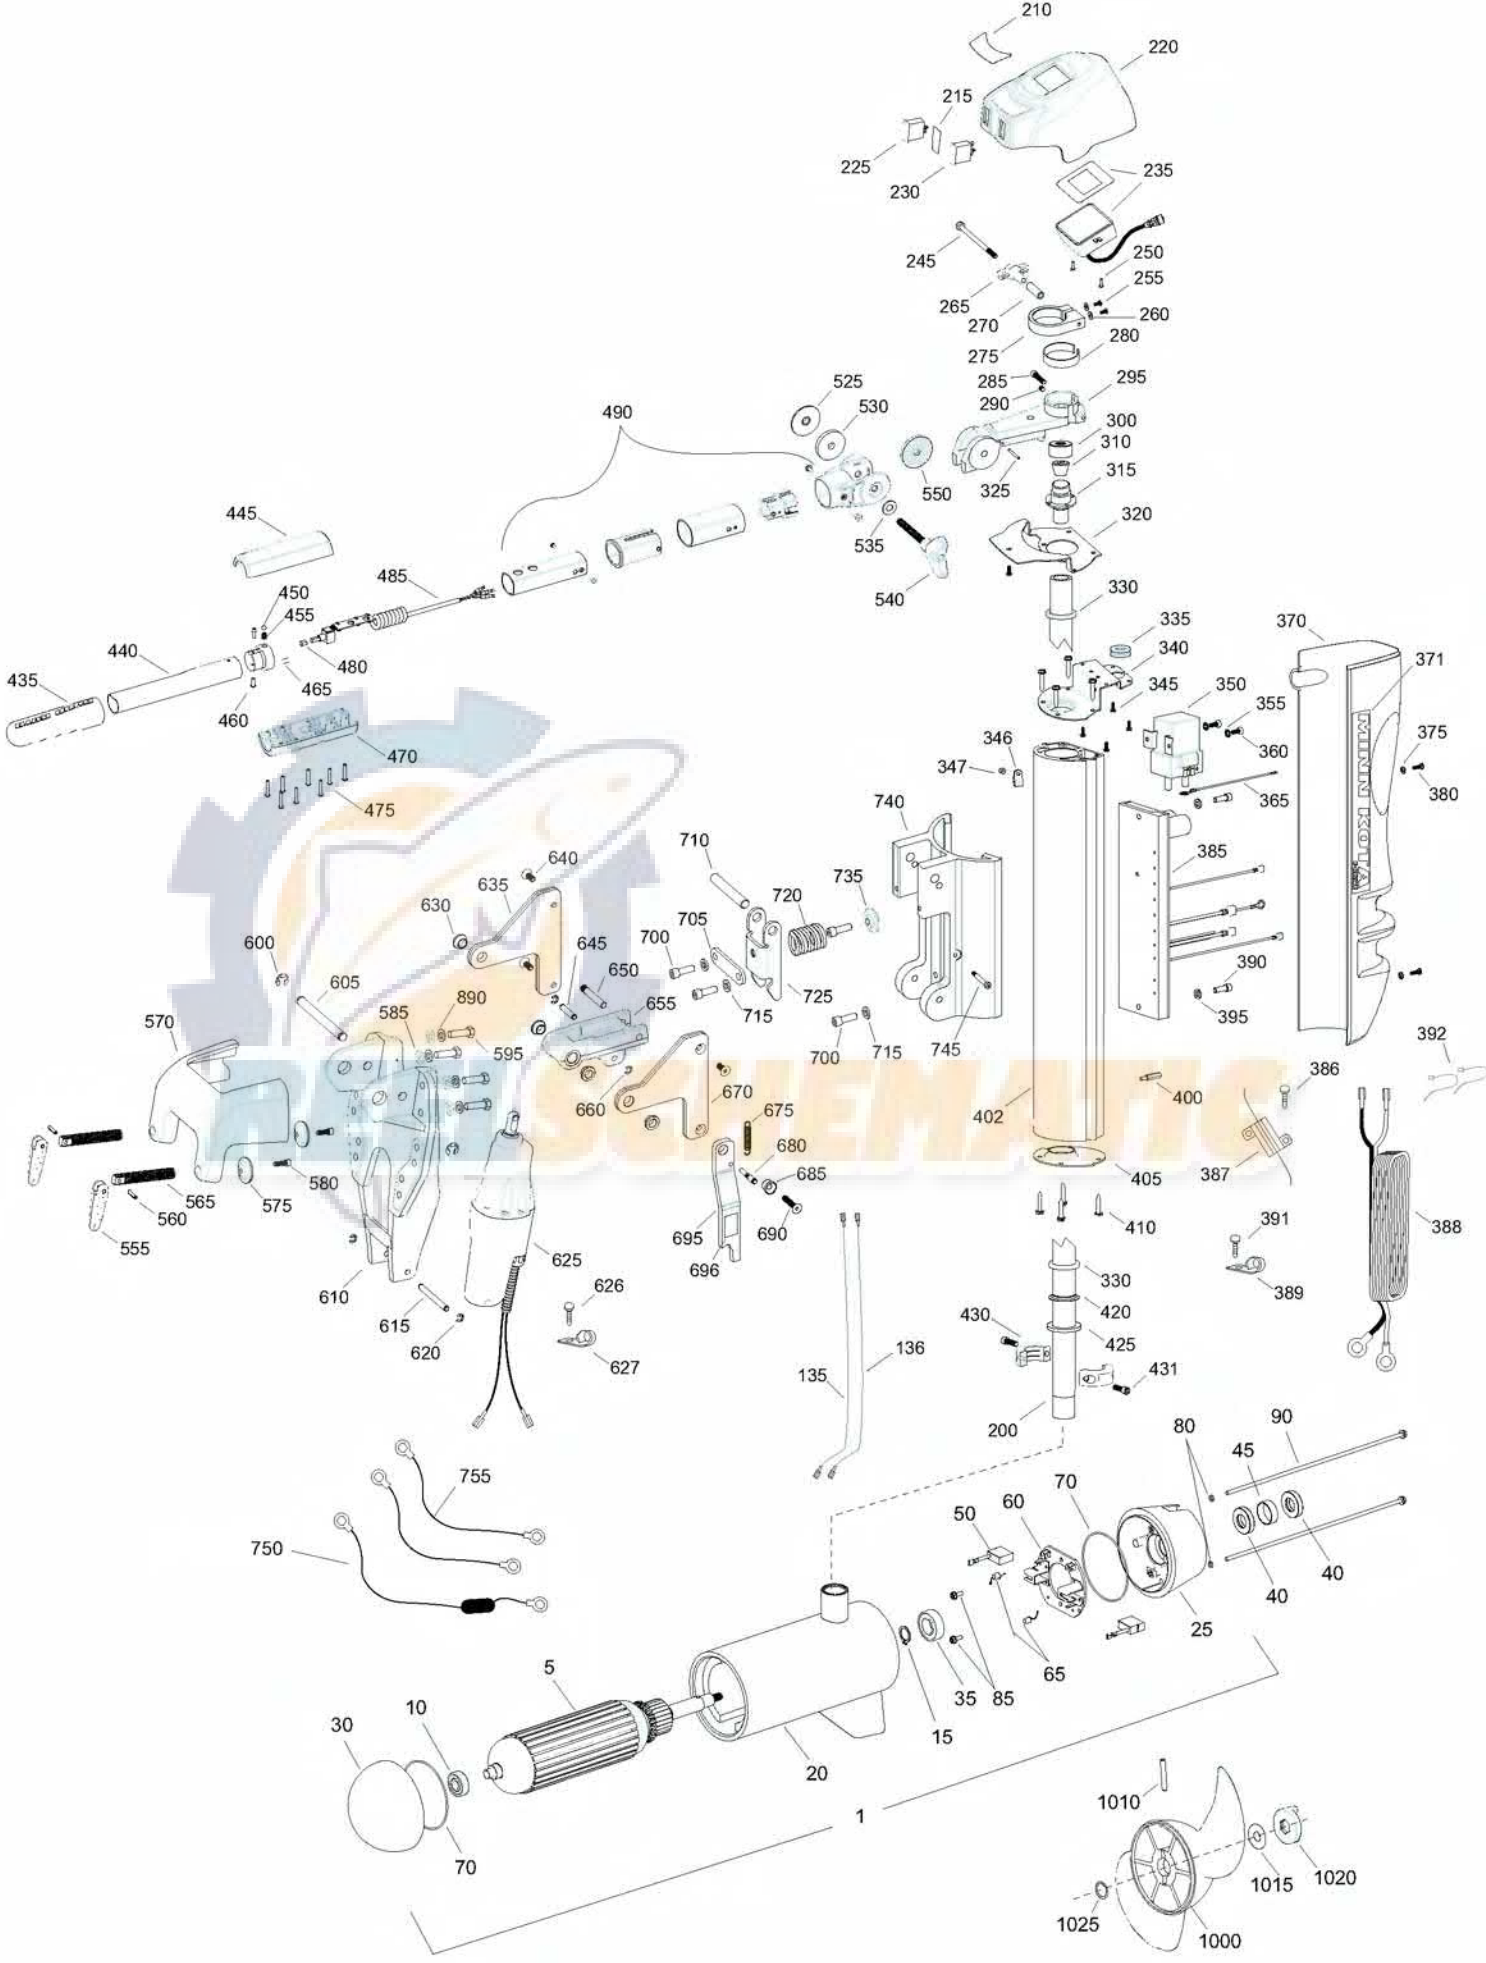

E-Drive
Tiller Steer
48 volt 40 amps

for use with "K" serial numbers
2-year warranty from the date of purchase

Item	P/N	Description	Qty	Item	P/N	Description	Qty	Item	P/N	Description	Qty
1	2357000	Motor Assembly	1	355	2261718	Washer, lock - #10	2	620	2263006	E-ring 5/16	4
5	2-100-210	Armature assembly	1	360	2223454	Screw, 10-32 x 1/2	2	625	2992804	Actuator assy w/ terminals	1
10	140-011	Bearing, plain end	1	365	2040600	Wire, connecting 10 ga red	1	626	2053415	Screw, 8-32 x 3/8	2
15	788-075	Retaining ring	1	370	2050220	Shield, extrusion, vantage	2	627	2040721	Clamp, cable 3/8	2
20	2-200-220	Center housing assembly	1	371	2045611	Decal, shield, E-drive	1	630	2047302	Bearing, flange	4
25	2-300-210	Brush end housing assembly	1	375	2371715	Lockwasher, #8	2	635	2770801	Link, upper, right side	1
30	421-310	Plain end housing assembly	1	380	2332101	Screw, 8-32 x 1/2	2	640	2043420	Screw, 5/16-18 x 3/4	3
35	140-013	Bearing, brushing end	1	385	2044009	Control Board, E-drive	1	645	2042610	Pin, upper, actuator	1
■	2884460	Seal & Oring Kit (40, 70, & 80)		386	2043418	Screw, 4-40 x 3/8	2	650	2042618	Pin, latch, breakaway	1
40	880-027	Seal	2	387	2994071	Resistor, E-drive	1	■	2774305	Arm assy [655, 630(2)]	1
45	725-097	Paper tube	1	388	2040605	Leadwire, prime power	1	655	2044301	Arm- actuator, machined	1
50	188-096	Brush	2	389	2052512	Cable clamp	1	660	2263006	E-ring, 5/16	4
60	2-600-210	Brush plate assembly	1	390	9954533	Screw, 1/4-20 x 3/4 SHCS	2	670	2770802	Link, upper, left side	1
65	975-041	Brush spring	2	391	2053415	Screw, 8-32 x 3/8	1	675	2042722	Spring, extension	1
70	701-044	O-ring, motor	2	392	9950433	Tie wrap 4"	4	680	2042624	Pin, stabilizer	1
80	701-009	O-ring, thru-bolt	2	392	2256300	Tie wrap 6"	1	685	2047320	Bushing, tilt arm	1
85	2053410	Screw, 8-32	2	395	9950357	Lockwasher, 1/4	2	690	2043428	Screw, 5/16-18 x 1 1/2	1
90	830-096	Thru-bolt	2	400	2042911	Stand-off	1	695	2774309	Arm, stabilizer [695-696]	1
135	640-030	Leadwire, black	1	402	2046510	Extrusion, main, E-drive	1	696	2045630	Warning Decal	1
136	640-130	Leadwire, red	1	405	2040200	Cap-bottom, E-drive	1	700	9954533	Screw, 1/4-20 x 3/4 SHCS	4
200	2040211	Tube, Motor	1	410	2053413	Screw 10-16 x 1 type AB	8	705	2041940	Plate, latch, breakaway	1
210	2065606	Decal, cover, E-tiller	1	420	2266515	Bearing cone	1	710	2042616	Pin, upper, breakaway	1
215	2065606	Decal, front, E-tiller	1	425	2041700	Washer 1 3/16 x 1 3/4	1	715	9950357	Lockwasher 1/4	4
220	2040217	Cover, E-tiller	1	430	2261622	Collar half, alum	2	720	2042715	Spring, breakaway	1
225	2044022	Switch, Power, E-tiller	1	431	2263453	Screw, 1/4-20 x 1 SHCS	2	725	2047200	Latch, breakaway	1
230	2044020	Switch, Tilt, E-tiller	1	■	2990945	Outer handle assembly [435,440]	1	735	2041500	Shim washer, breakaway	1
235	2777401	Display/harness assembly	1	435	2070422	Grip	1	740	2041810	Extrusion, breakaway	1
245	2043502	Bolt, 1/4-20 x 4" Hex HD	1	440	2042030	Tube, handle grip	1	745	2043504	Bolt, shoulder 1/4-20 x 1 1/4	1
250	2302100	Screw, 6-20 x 1/2	2	445	2040910	Handle, top	1	750	299-8200	Circuit breaker assy	1
255	2332100	Screw, 8-32 x 3/8	2	■	2886000	Clamp bracket [450-465]	1	755	234-0610	Connector cable	2
260	2051717	Washer, #8	2	450	2046000	Ball, detent	1				
265	2043430	Knob, clamp-collar	1	455	2042720	Spring, detent	1				
270	2047317	Bushing, steering tension	1	460	2301310	Screw, 8-18 x 1/2	2	■	1378140	Propeller kit	1
275	2040210	Brake, steering	1	465	2043205	Stop, post	1	1010	2352602	Drive pin	1
280	2043800	Band, friction brake	1	470	2040915	Handle, bottom	1	1015	2091701	Washer, prop	1
■	2774306	Tiller arm assy [285-295,325]	1	475	2043426	Screw, 8 x 7/8	8	1020	2198401	Nut, nylock, prop, Anode	1
285	2263453	Bolt 1/4-20 x 1	1	480	2042705	Spring - knob, E-drive	1	1025	2374611	O-ring, prop	1
290	2043430	Screw, set - half dog pt	1	485	2044040	Ctrl board, handle assy	1				
295	2044306	Arm, tiller, machined	1	490	2990922	Handle assy, outer	1				
300	9950339	Cap, motor fitting	1	525	2053115	Washer, handle assy	1				
310	2382900	Grommet, split	1	530	2051736	Washer, spacer	1				
315	2046201	Bearing race, main E-drive	1	535	2051737	Washer, .4 x .875	1				
320	2041945	Plate, cover	1	540	2050921	Handle, tension, long	1				
325	2042620	Pin, spring	1	550	2050015	Ratchet-disk, handle assy	1				
330	2264000	Beaing, steel ball	1	■	2881986	Clamp bracket kit [555-595]					
335	2042905	Grommet	1	■	2880925	Clamp screw kit [555-580 except 570]	1				
340	2040207	Cap-top	1	600	2043000	E-ring, .500	2				
345	2372100	Screw, 8-18 x 5/8	5	605	2042614	Pin, pivot, upper	1				
350	2040700	Contacto	1	610	2041981	Bracket, machined	1				
				615	2042612	Pin, lower, actuator	1				