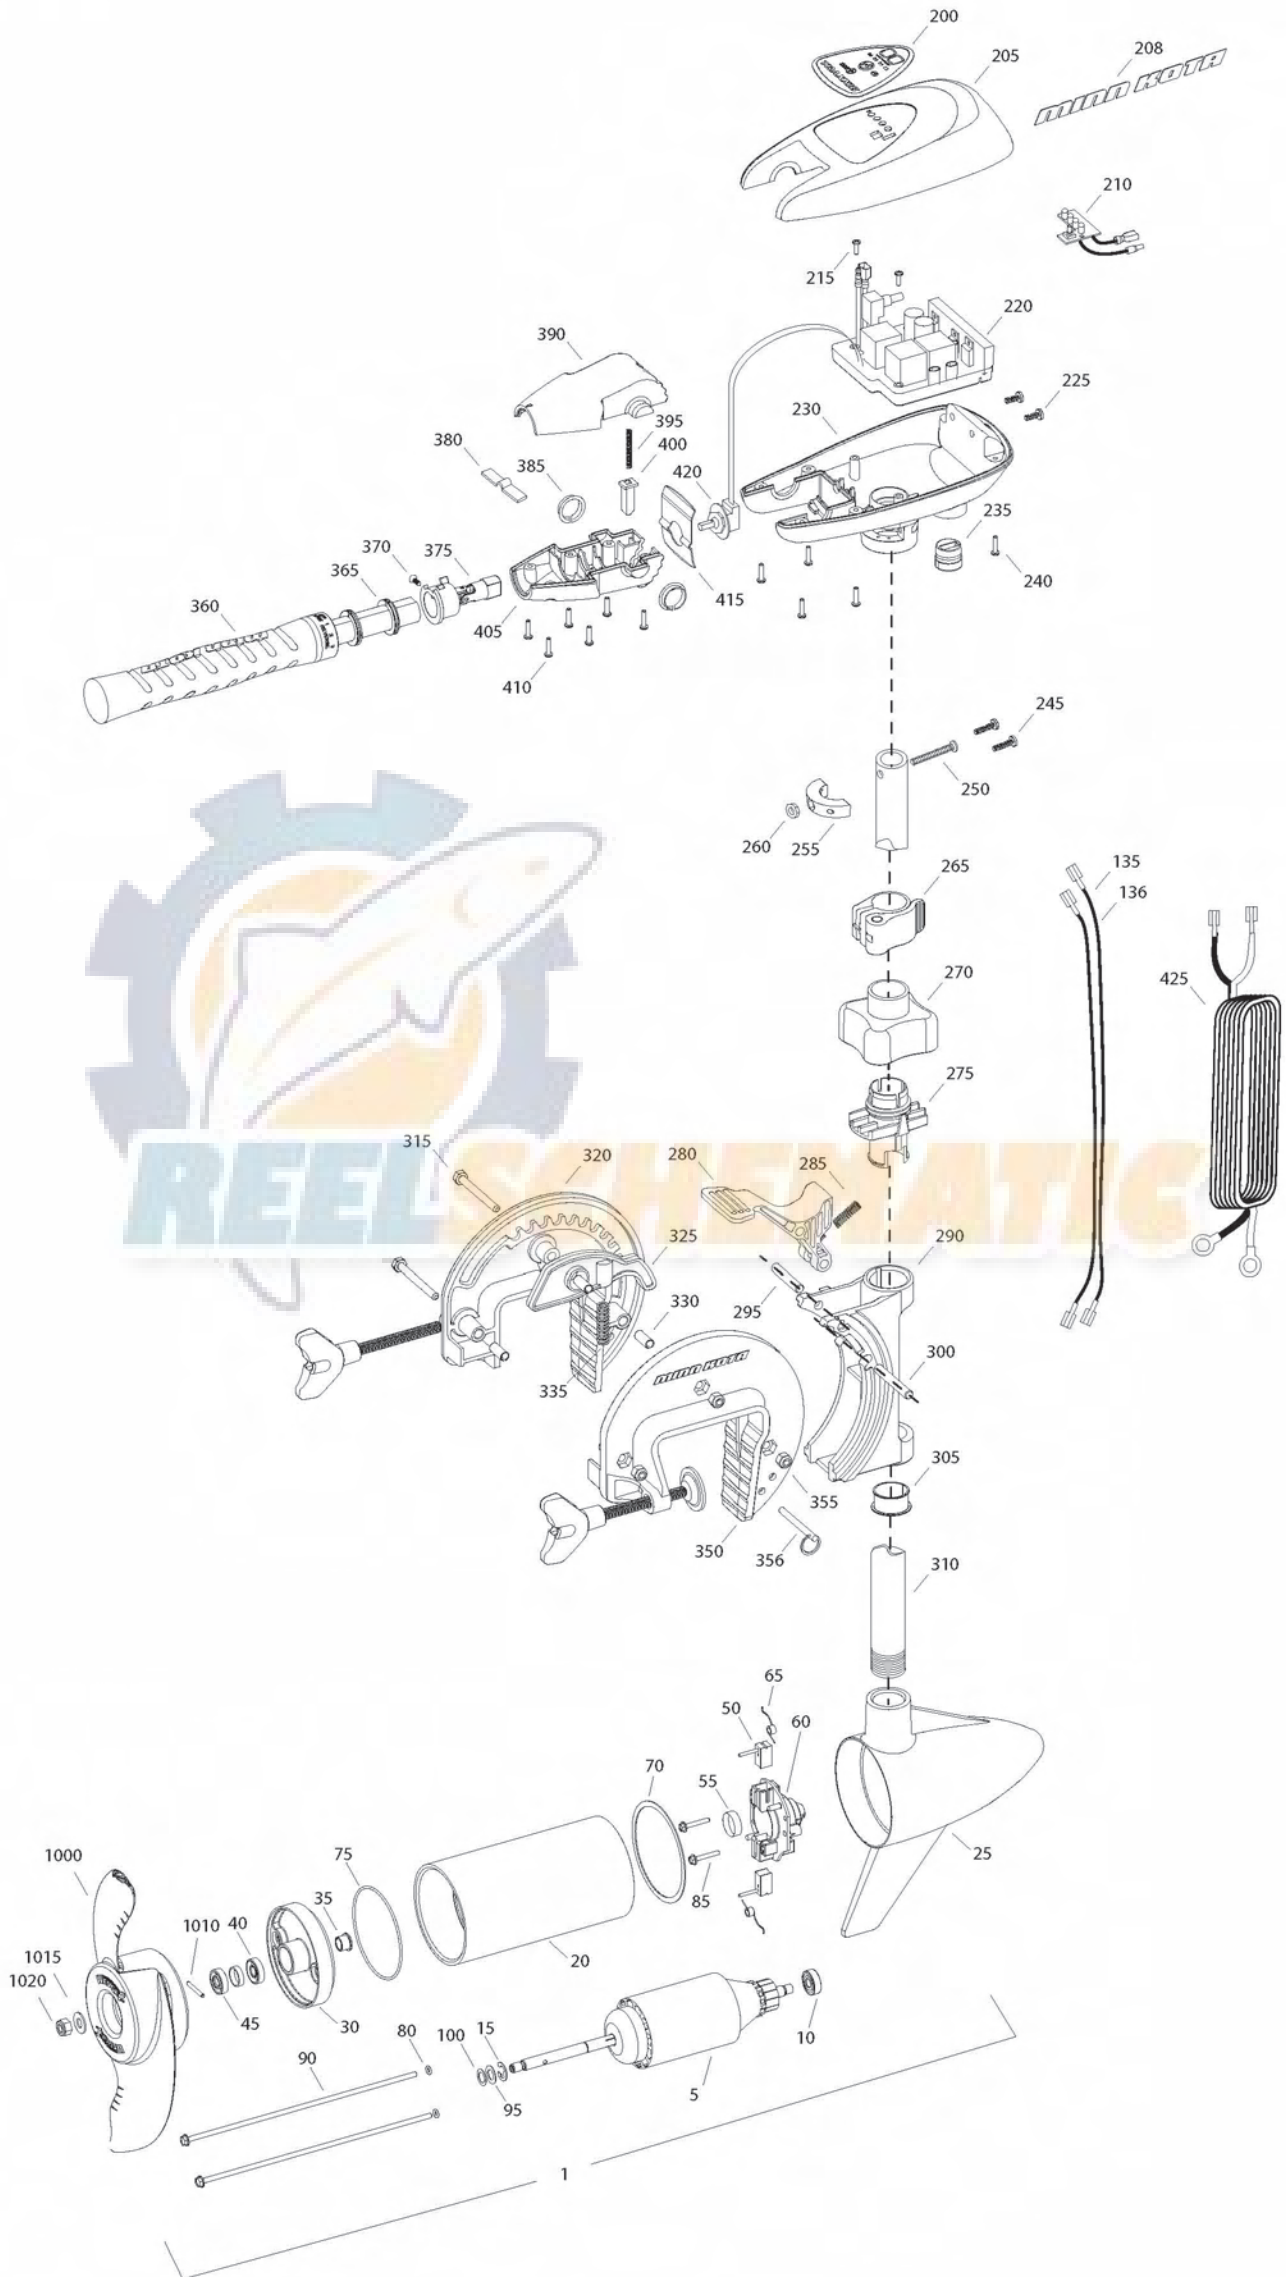

TRAXXIS 50
50 LBS THRUST
12 VOLT 42 AMPS
36" SHAFT

for use with "L" serial numbers
2-year warranty

In the U.S.A., replacement parts may be ordered directly from MINN KOTA Parts Dept., 121 Power Drive, P.O. Box 8129 Mankato, Minnesota 56002-8129. In Canada, parts may be ordered from any of the Canadian Authorized Service Centers shown on the enclosed list. Be sure to provide the MODEL and SERIAL numbers of your motor when ordering parts. Please use the correct part numbers from the parts list. Payment for any parts ordered from the MINN KOTA parts department, may be by cash, personal check, Discover Card, MasterCard or VISA. To order, call 1-800-227-6433 or FAX 1-800-527-4464.

Fuera de los Estados Unidos, consultar la lista anexa para ubicar el Centro de servicio autorizado MINN KOTA. No dejar de incluir el número del MODELO y el número de SERIE del motor para el cual se solicitan las piezas. Usar siempre los números de pieza correctos indicados en la lista de piezas.

Item	P/N	Description	Qty	Item	P/N	Description	Qty	Item	P/N	Description	Qty	Item	P/N	Description	Qty
1	2097094	12V Motor 42" FW	1	330	2067306	Bushing, dowel 1/4 x 1/2	3								
5	2-100-121	Armature assembly	1	335	2062700	Spring, cam deactivator	1								
10	140-010	Bearing	1	■	2881380	Clamp screw kit	2 per kit								
15	788-015	Retaining ring	1	350	2771955	Bracket, left, FW	1								
20	2-200-101	Center housing assembly	1	355	2263104	Nut, 1/4-20, nylock, Zinc	3								
25	421-065	Brush end housing assembly	1	356	2062604	Pin, stop	1								
30	2-400-101	Plain end housing assembly	1												
35	144-049	Flange bearing	1	■	2990957	Handle assy, VARS [360-410]	1								
40	880-003	Seal	1	360	2990456	Grip/handle assy, VARS [360-375]	1								
45	880-006	Seal with shield	1	365	2060015	Bearing, handle	2								
50	188-036	Brush	2	370	2063405	Screw, #6 PFH SS	1								
55	725-050	Paper tube	1	375	2884092	Yoke / spider assy, VARS	1								
60	738-036	Brush plate assembly	1	380	2302742	Spring, detent, off	1								
65	975-040	Brush spring	2	385	2060005	Bearing, handle pivot	2								
70	337-036	Gasket	1	390	2060900	Handle pivot, top	1								
75	701-081	O-ring, motor	1	395	2302745	Spring, release button	1								
80	701-008	O-ring, thru-bolt	2	400	2063700	Button, release	1								
85	830-007	Screw, 8-32	2	405	2060905	Handle pivot, bottom	1								
90	830-042	Thru-bolt	2	410	2303412	Screw, #6 x 5/8 SS	6								
95	990-067	Washer, steel	2												
100	990-070	Washer, nylatron	2	415	2062715	Spring, handle pivot	1								
135	640-004	Leadwire, black	1	420	2061700	Washer, pot holder	1								
136	640-105	Leadwire, red	1	425	2992523	Leadwire assy, includes [235]	1								
■	2888460	Seal and O-ring Kit													
				■	1378170	Propeller kit									
200	2065669	Decal, c-box cover	1	■	2994875	Propeller bag assy									
205	2060295	C-box cover	1	1000	2091170	Propeller	1								
208	2325665	Decal - MinnKota	2	1010	2092600	Drive pin, small	1								
210	2074070	Battery meter, 12v FW	1	1015	2151726	Washer, prop, small	1								
215	3043427	Screw, #8 x 7/8 SS	2	1020	2053101	Nut, nylock, prop, small	1								
220	2184006	Control board, 12v	1												
225	2303434	Screw, #8-30 x 5/8 SS	2												
230	2062501	Control box, VARS, FW	1												
235	2062905	Strain relief	1												
240	2303412	Screw, #6 x 5/8 SS	6												
245	2263434	Screw, #8 x 1 SS	2												
250	2383407	Screw, #10-24 x 2 SS	1												
255	2061515	Collar, c-box	1												
260	2383124	Nut, 10-24, nylock, SS	1												
265	2991521	Cam lock/depth collar assy	1												
■	2991795	Bracket assy, Composite [270-356]	1												
270	2060100	Knob, steering tension, soft	1												
275	2068400	Collet	1												
280	2064200	Lock arm	1												
285	2062701	Spring, lock arm	1												
290	2061821	Hinge	1												
295	2062602	Pin, lock, Zinc	1												
300	2062602	Pin, lock, Zinc	1												
305	2037301	Bushing, hinge	1												
310	2032052	Tube 36"	1												
315	2063500	Bolt 1/4-20 x 2 3/8", Zinc	3												
320	2771950	Bracket, right, FW	1												
325	2067905	Cam deactivator	1												

* This item is part of an assembly. This item cannot be sold separately due to machining and /or assembly that is required.