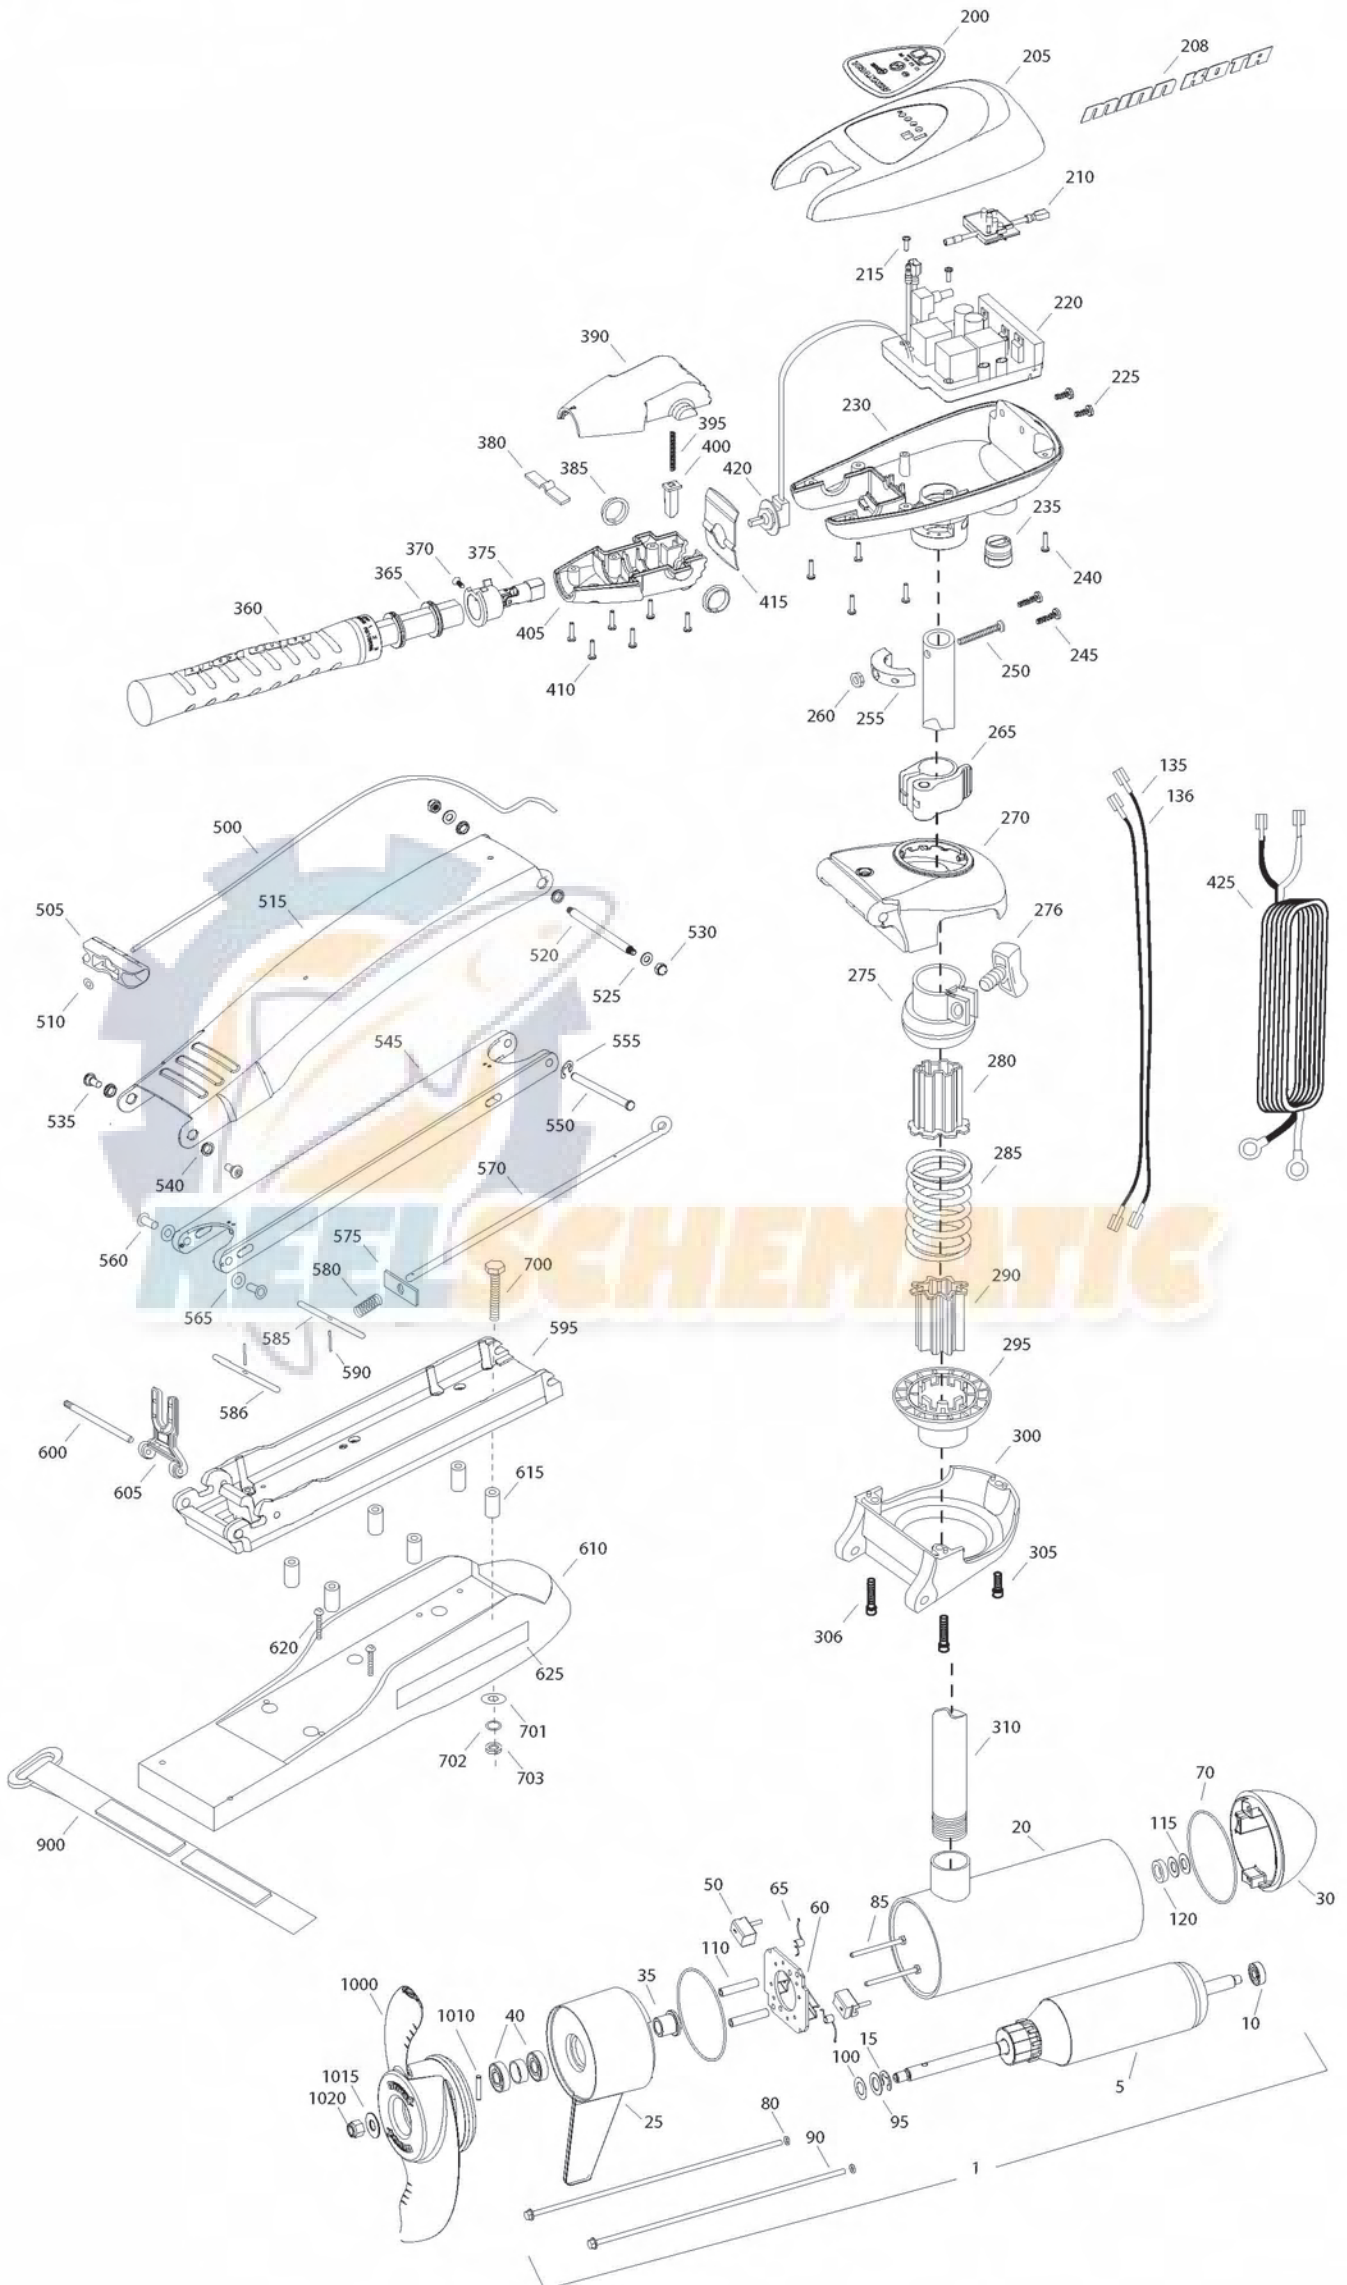

RT101/SM  
101 LBS THRUST  
36 VOLT 46 AMPS  
62" SHAFT

for use with "L" serial numbers  
2-year warranty

Item	P/N	Description	Qty	Item	P/N	Description	Qty	Item	P/N	Description	Qty
1	2316286	36V Motor 62" SW	1	■	2990957	Handle assy, VARS [360-410]	1	■	1378132	Propeller kit WW2	
5	2-100-216	Armature assembly	1	360	2990456	Grip/handle assy, VARS [360-375]	1	■	2994876	Propeller bag assy	
10	140-010	Bearing	1	365	2060015	Bearing, handle	2	1000	2331160	Propeller WW2	1
15	788-040	Retaining ring	1	370	2063405	Screw, #6 PFH SS	1	1010	2262658	Drive pin, large	1
20	2-200-310	Center housing assembly	1	375	2884092	Yoke / spider assy, VARS	1	1015	2091701	Washer, prop, large	1
25	2-300-340	Brush end housing assembly	1	380	2302742	Spring, detent, off	1	1020	2198401	Nut, nylock, prop, Anode	1
30	421-376	Plain end housing assembly STD	1	385	2060005	Bearing, handle pivot	2	■	2889460	Seal & Oring Kit	1
35	144-017	Flange bearing	1	390	2060900	Handle pivot, top	1				
40	880-025	Seal	2	395	2302745	Spring, release button	1				
50	188-094	Brush	2	400	2063700	Button, release	1				
60	9-738-004	Brush plate assembly	1	405	2060905	Handle pivot, bottom	1				
65	975-041	Brush spring	2	410	2303412	Screw, #6 x 5/8 SS	6				
70	701-043	O-ring, motor	2								
80	701-009	O-ring, thru-bolt	2	415	2062715	Spring, handle pivot	1				
85	830-027	Screw, 10-32 x 2	2	420	2061700	Washer, pot holder	1				
90	830-096	Thru-bolt	2	425	2992523	Leadwire assy	1				
95	990-051	Washer, steel	2								
100	990-052	Washer, nylatron	2	■	2991847	Mount, Bow Assy bow guard	1				
110	973-025	Spacer, brush plate	2			[500-625]					
115	992-010	Washer, Belleville	2	500	2251601	Rope	1				
120	990-045	Spacer, thrust	1	505	2150400	Pull grip	1				
135	640-021	Leadwire, black	1	510	2151700	Washer	1				
136	640-126	Leadwire, red	1	515	2264249	Arm, upper, std, sw	1				
■	2889460	Seal and O-ring Kit		520	2262604	Pin, bowguard, upper	1				
				525	2261722	Washer, 5/16", ss	2				
200	2095604	Decal, c-box cover	1	530	2223100	Nut, 5/16-18 SS	2				
205	2060296	C-box cover	1	535	2263500	Bolt, shoulder	2				
208	2325666	Decal - MinnKota	2	540	2293501	Bushing, SS	4				
210	2074082	Battery meter, 36v SW	1	545	2994356	Arm, Lower, std, sw	1				
215	3043427	Screw, #8 x 7/8 SS	2	550	2262622	Pin, clevis ss	1				
220	2184007	Control board, 24/36v	1	555	2263011	E-clip, ss	1				
225	2303434	Screw, #8-30 x 5/8 SS	2	560	2267318	Bushing, nyliner	2				
230	2062503	Control box, VARS, SW	1	565	2261708	Washer, spacer, .010 thk	as reqd				
235	2062905	Strain relief	1	570	2153605	Eyeshaft, ss	1				
240	2303412	Screw, #6 x 5/8 SS	6	575	2262703	Spring stop	1				
245	2263434	Screw, #8 x 1 SS	2	580	2152701	Spring, lock bar, ss	1				
250	2263406	Screw, #10-24 x 2 SS	1	585	2233621	Lock bar, front, ss	1				
255	2061517	Collar, c-box	1	586	2233623	Lock bar, back, ss	1				
260	2333101	Nut, 10-24, nylock, SS	1	590	2152612	Spring pin, ss	2				
265	2991521	Cam lock/depth collar assy	1	595	2773982	Bowplate w/ insert, std, sw	1				
				600	2260505	Hinge pin, ss	1				
■	2991764	Bowguard Assembly SW [270-306]	1	605	2293811	Yoke, Max	1				
270	2991779	Bracket, top	1	610	2263919	Motor rest, std, sw	1				
275	2261525	Spring sleeve, Upper	1	615	2261505	Spacer, motor rest	6				
276	2011366	Knob, collar, ss	1	620	2263434	Screw, #8, SS	2				
280	2264702	Tube insert, bowmount	2	625	2065677	Decal, motor rest	2				
285	2262705	Spring, bowguard	1								
295	2261535	Spring sleeve, Lower	1	■	2994830	Bag assembly	1				
300	2991777	Bracket Assy, bottom	1	700	2263431	Screw, 1/4-20 x 3 1/2" PPH, SS	6				
305	2263422	Screw, 5/16 x 1" SHCS ss	1	701	2301720	Washer, rubber mounting	6				
306	2263424	Screw, 5/16 x 2.5" SHCS ss	2	702	2261713	Washer, 1/4 SS	6				
				703	2263101	Nut, 1/4-20 Nylock, SS	6				
310	2002015	Tube Composite 62"	1								
				900	2263804	Strap, hold down	1				