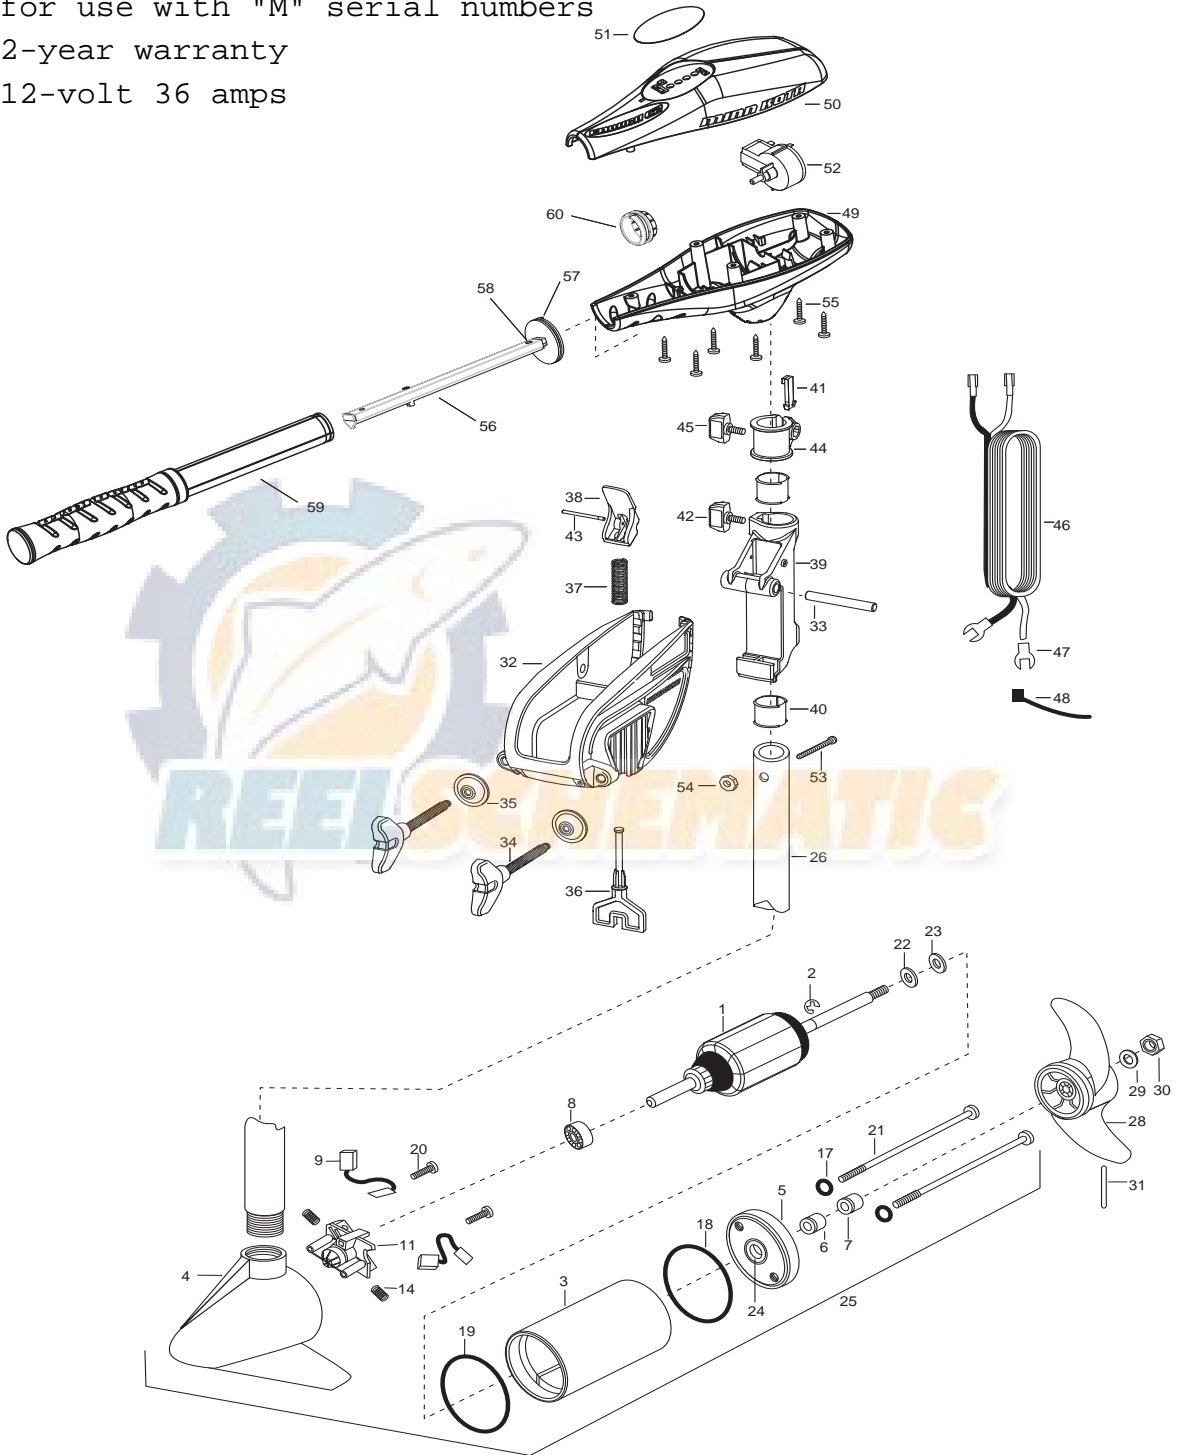

ENDURA 36 PARTS DIAGRAM

for use with "M" serial numbers
2-year warranty
12-volt 36 amps

ENDURA 36 - 36" PARTS LIST

<u>Item</u>	<u>Part Number</u>	<u>Description</u>
1	2-100-278	ARMATURE ASSEMBLY 12v 3.25
2	788-015	RETAINING RING
3	2-200-079	HOUSING ASSEMBLY CENTER 3.25 TXT
4	2-300-132	BRUSH END HOUSING ASSEMBLY 3.25 SP.CO
5	2-400-187	PLAIN END HOUSING ASSEMBLY 3.25
6	880-003	SEAL
7	880-006	SEAL W/SHIELD
8	140-010	BALL BEARING
9	188-055	BRUSH ASSEMBLY [2.EA]
11	738-030	BRUSH PLATE W/HOLDER 3.25
14	975-032	SPRING-COMPRESSION [2.EA]
17	701-007	O-RING- THRU BOLT [2.EA]
18	701-039	O-RING MK406460
19	701-041	O-RING
20	830-001	SCREW- SELF THREAD 8-32X1.7 [2.EA]
21	830-078	THRU BOLT 8-32X8.0 [2.EA]
22	990-067	WASHER- STEEL THRUST
23	990-070	WASHER- NYLATRON [2.EA]
24	144-049	FLANGE BEARING (SERVICE ONLY)
25	2069235	MOTOR ASSEMBLY 12 V 3.25 5SPC TXT
26	2032046	TUBE, COMPOSITE 36"
■	1378121	PROP W/DRIVE PIN, WASHER, NUT KIT
28	2061122	PROPELLER 3.25 HUB DIA
29	2151726	WASHER- 5/16 STD SS
30	2053101	NUT-PROP NYLOCK (MED) SS
31	2092600	PIN-DRIVE
■	2771818	BRACKET & HINGE ASSEMBLY (INCLUDES 32-43)
■	2771910	BRACKET ASSEMBLY (INCLUDES 32, 34, 35)
*32	2061910	BRACKET
33	2060510	PIN-HINGE
*34	2061300	SCREW-CLAMP [2.EA]
*35	2011710	WASHER-CLAMP SCREW [2.EA]
36	2063605	T-BAR, PLASTIC
37	2062706	SPRING- (T-BAR)