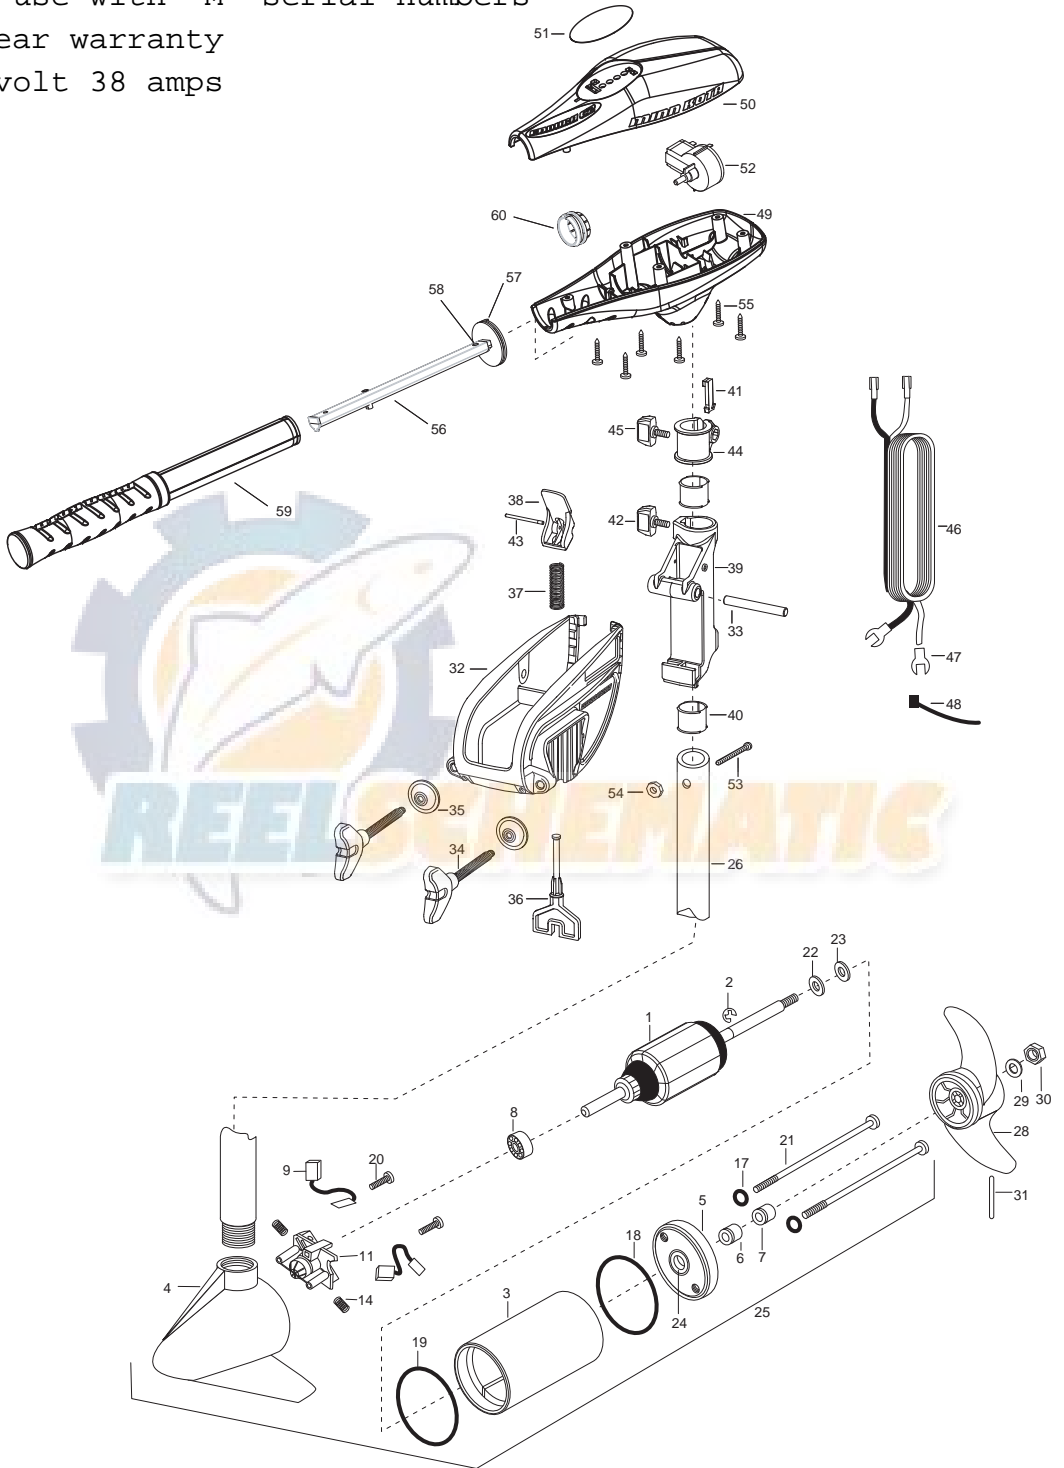

ENDURA 38 PARTS DIAGRAM

for use with "M" serial numbers
2-year warranty
12-volt 38 amps

ENDURA 38 - 36" PARTS LIST

<u>Item</u>	<u>Part Number</u>	<u>Description</u>
1	2-100-204	ARMATURE ASSEMBLY 12v 3.25
2	788-015	RETAINING RING
3	2-200-079	HOUSING ASSEMBLY CENTER 3.25 TXT
4	2-300-132	BRUSH END HOUSING ASSEMBLY 3.25 SP.CO
5	2-400-187	PLAIN END HOUSING ASSEMBLY 3.25
6	880-003	SEAL
7	880-006	SEAL W/SHIELD
8	140-010	BALL BEARING
9	188-055	BRUSH ASSEMBLY [2.EA]
11	738-030	BRUSH PLATE W/HOLDER 3.25
14	975-032	SPRING-COMPRESSION [2.EA]
17	701-007	O-RING- THRU BOLT [2.EA]
18	701-039	O-RING MK406460
19	701-041	O-RING
20	830-001	SCREW- SELF THREAD 8-32X1.7 [2.EA]
21	830-078	THRU BOLT 8-32X8.0 [2.EA]
22	990-067	WASHER- STEEL THRUST
23	990-070	WASHER- NYLATRON [2.EA]
24	144-049	FLANGE BEARING (SERVICE ONLY)
25	2069235	MOTOR ASSEMBLY 12 V 3.25 5SPC TXT
26	2032046	TUBE, COMPOSITE 36"
■	1378121	PROP W/DRIVE PIN, WASHER, NUT KIT
28	2061122	PROPELLER 3.25 HUB DIA
29	2151726	WASHER- 5/16 STD SS
30	2053101	NUT-PROP NYLOCK (MED) SS
31	2092600	PIN-DRIVE
■	2771818	BRACKET & HINGE ASSEMBLY (INCLUDES 32-43)
■	2771910	BRACKET ASSEMBLY (INCLUDES 32, 34, 35)
*32	2061910	BRACKET
33	2060510	PIN-HINGE
*34	2061300	SCREW-CLAM [2.EA]
*35	2011710	WASHER-CLAMP SCREW [2.EA]
36	2063605	T-BAR, PLASTIC
37	2062706	SPRING- (T-BAR)