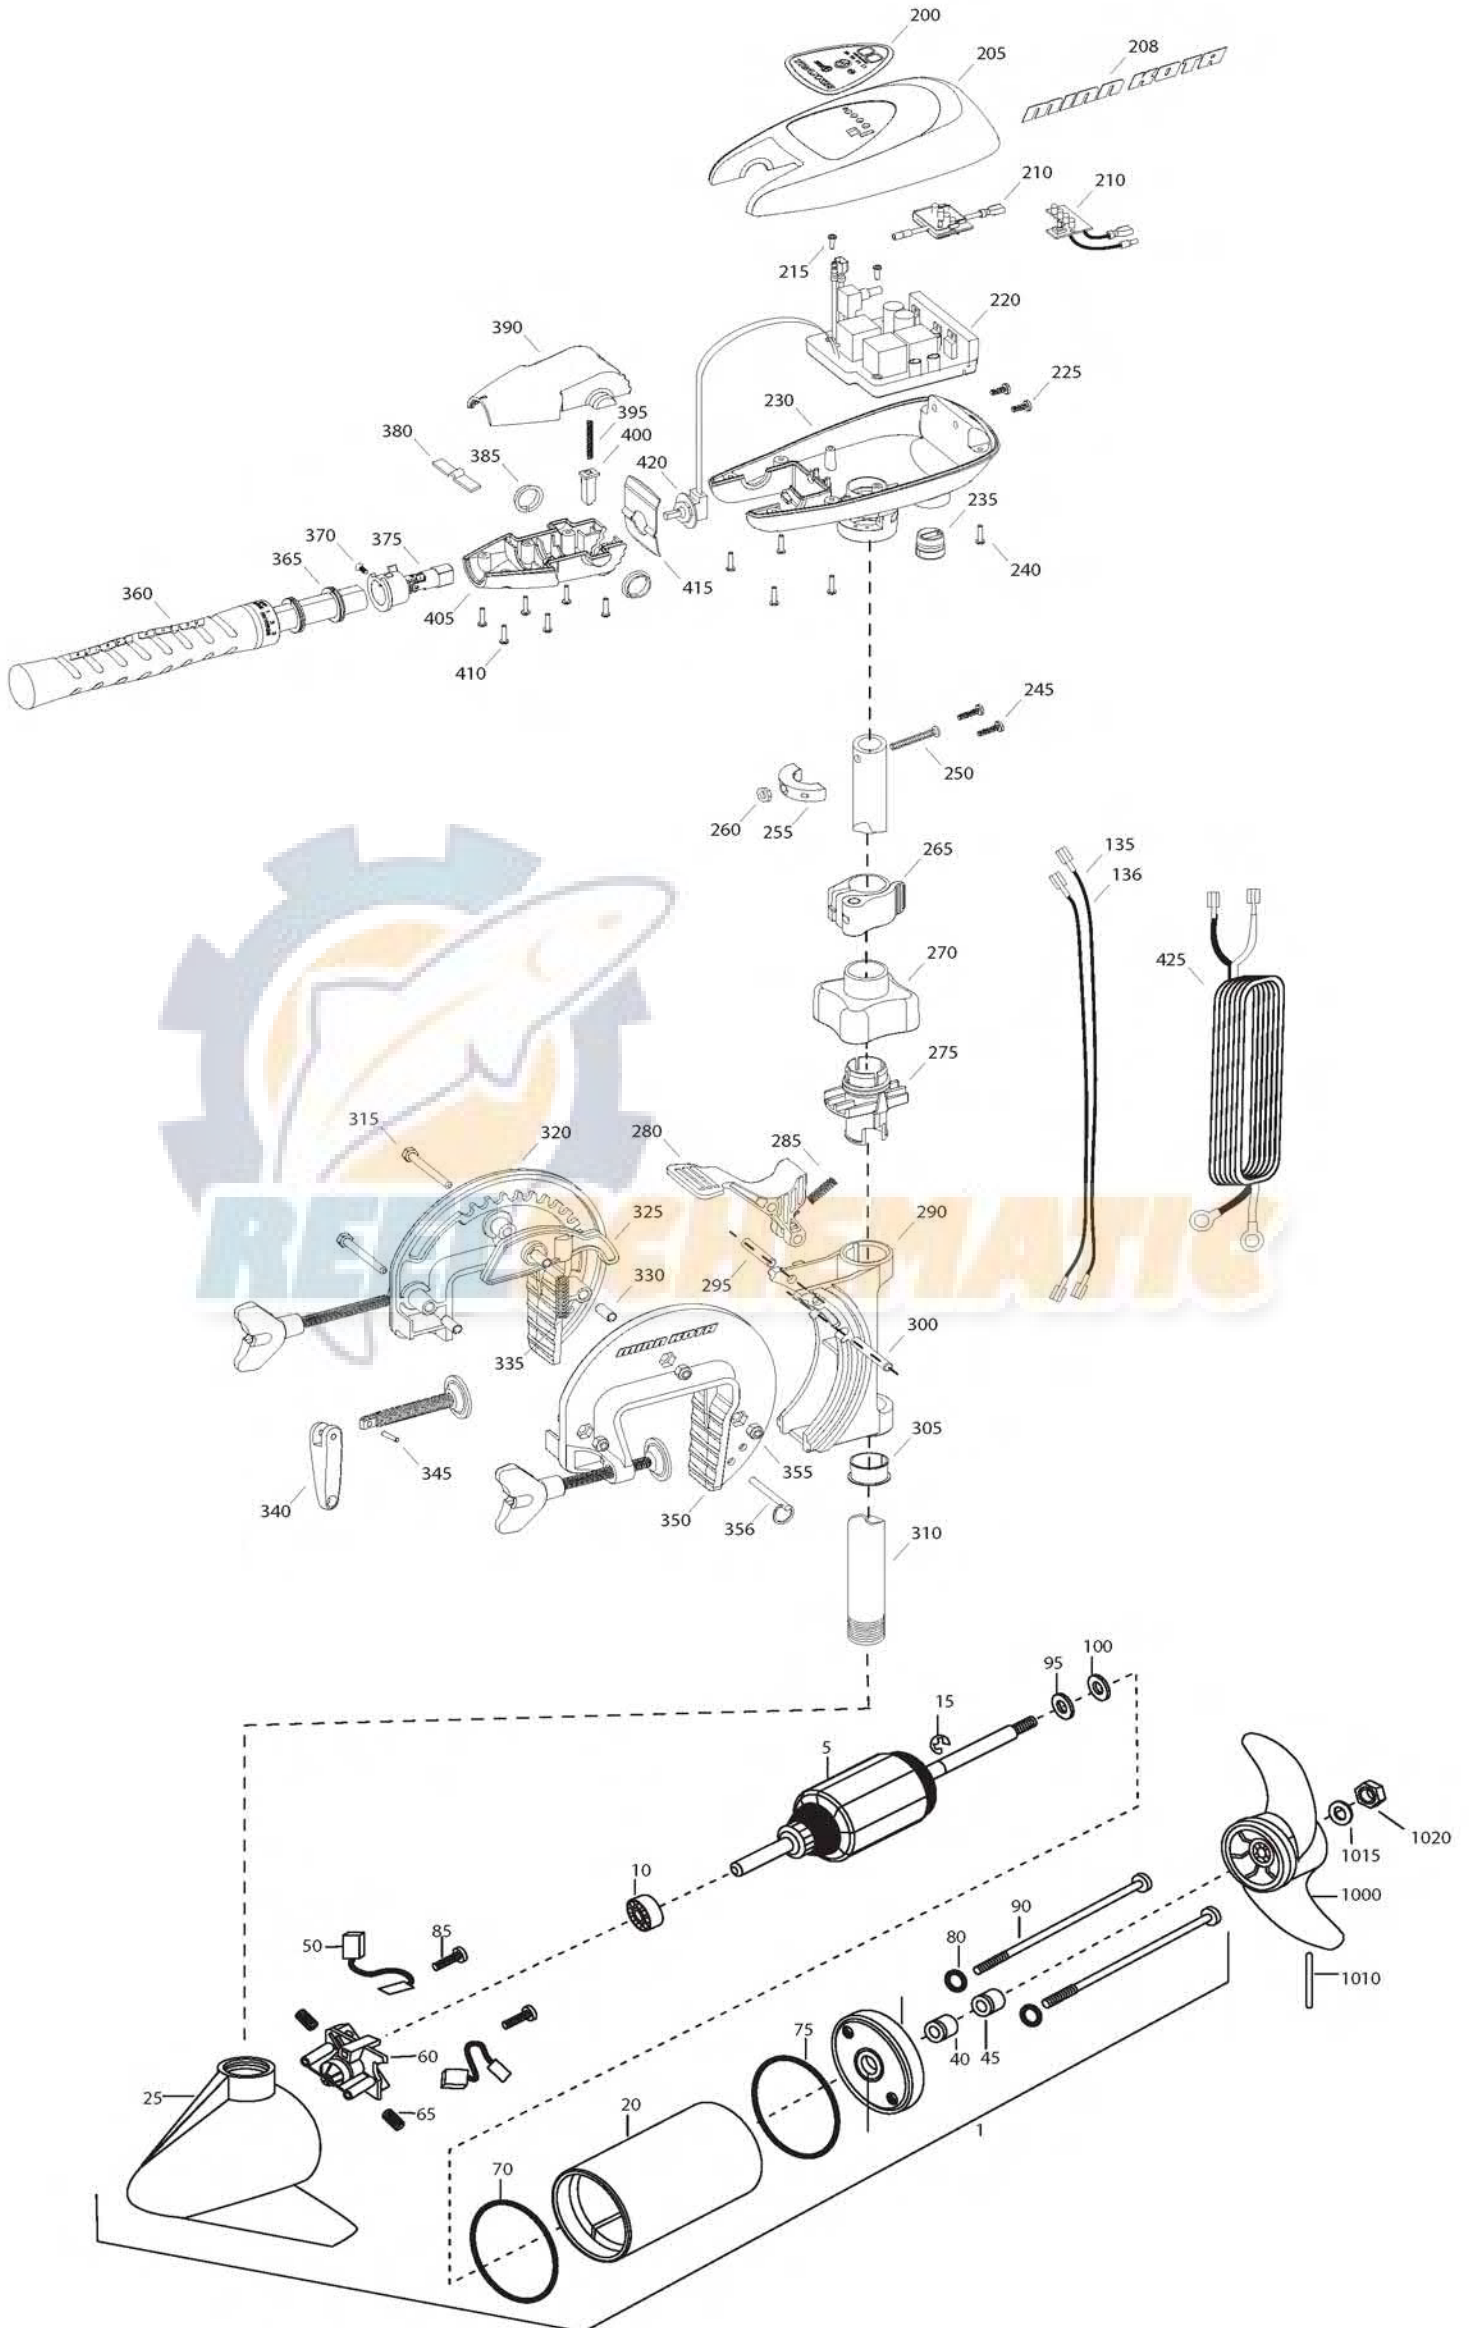

**TRAXXIS 45**  
**45 LBS THRUST**  
**12 VOLT 42 AMPS**  
**36" SHAFT**

for use with "M" serial numbers  
2-year warranty

Item	P/N	Description	Qty	Item	P/N	Description	Qty
1	2069251	12V Motor 36" FW	1	330	2067306	Bushing, dowel 1/4 x 1/2	3
5	2-100-204	Armature assembly	1	335	2062702	Spring, cam deactivator	1
10	140-010	Bearing	1	■	2881380	Clamp screw kit	2 per kit
15	788-015	Retaining ring	1	350	2771955	Bracket, left, FW	1
20	2-200-079	Center housing assembly	1	355	2263104	Nut, 1/4-20, nylock, Zinc	3
25	421-132	Brush end housing assembly	1	356	2062604	Pin, stop	1
30	2-400-187	Plain end housing assembly	1				
35	144-049	Flange bearing	1	■	2990957	Handle assy, VARS [360-410]	1
40	880-003	Seal	1	360	2990456	Grip/handle assy, VARS [360-375]	1
45	880-006	Seal with shield	1	365	2060015	Bearing, handle	2
50	188-055	Brush	2	370	2063405	Screw, #6 PFH SS	1
55	N/A			375	2884092	Yoke / spider assy, VARS	1
60	738-030	Brush plate assembly	1	380	2302742	Spring, detent, off	1
65	975-032	Brush spring	2	385	2060005	Bearing, handle pivot	2
70	701-041	O-ring, motor, front	1	390	2060900	Handle pivot, top	1
75	701-039	O-ring, motor, rear	1	395	2302745	Spring, release button	1
80	701-007	O-ring, thru-bolt	2	400	2063700	Button, release	1
85	830-001	Screw, 8-32	2	405	2060905	Handle pivot, bottom	1
90	830-078	Thru-bolt	2	410	2303412	Screw, #6 x 5/8 SS	6
95	990-067	Washer, steel	2				
100	990-070	Washer, nylatron	2	415	2062715	Spring, handle pivot	1
135	640-001	Leadwire, black	1	420	2061700	Washer, pot holder	1
136	640-101	Leadwire, red	1	425	2992523	Leadwire assy, includes [235]	1
■	2883460	Seal and O-ring Kit					
				■	1378121	Propeller kit	
200	2065679	Decal, c-box cover	1	1000	2061122	Propeller	1
205	2060295	C-box cover	1	1010	2092600	Drive pin, small	1
208	2325665	Decal - MinnKota	2	1015	2151726	Washer, prop, small	1
210	2074070	Battery meter, 12v FW	1	1020	2053101	Nut, nylock, prop, small	1
215	3043427	Screw, #8 x 7/8 SS	2				
220	2184016	Control board, 12v	1				
225	2303434	Screw, #8-30 x 5/8 SS	2				
230	2062501	Control box, VARS, FW	1				
235	2062905	Strain relief	1				
240	2303412	Screw, #6 x 5/8 SS	6				
245	2263434	Screw, #8 x 1 SS	2				
250	2383407	Screw, #10-24 x 2 SS	1				
255	2061515	Collar, c-box	1				
260	2383124	Nut, 10-24, nylock, SS	1				
265	2991521	Cam lock/depth collar assy	1				
■	2991795	Bracket assy, Composite [270-356]	1				
270	2060100	Knob, steering tension, soft	1				
275	2068400	Collet	1				
280	2064200	Lock arm	1				
285	2062701	Spring, lock arm	1				
290	2061821	Hinge	1				
295	2062602	Pin, lock, Zinc	1				
300	2062602	Pin, lock, Zinc	1				
305	2037301	Bushing, hinge	1				
310	2032052	Tube 36"	1				
315	2063500	Bolt 1/4-20 x 2 3/8", Zinc	3				
320	2771950	Bracket, right, FW	1				
325	2067905	Cam deactivator	1				