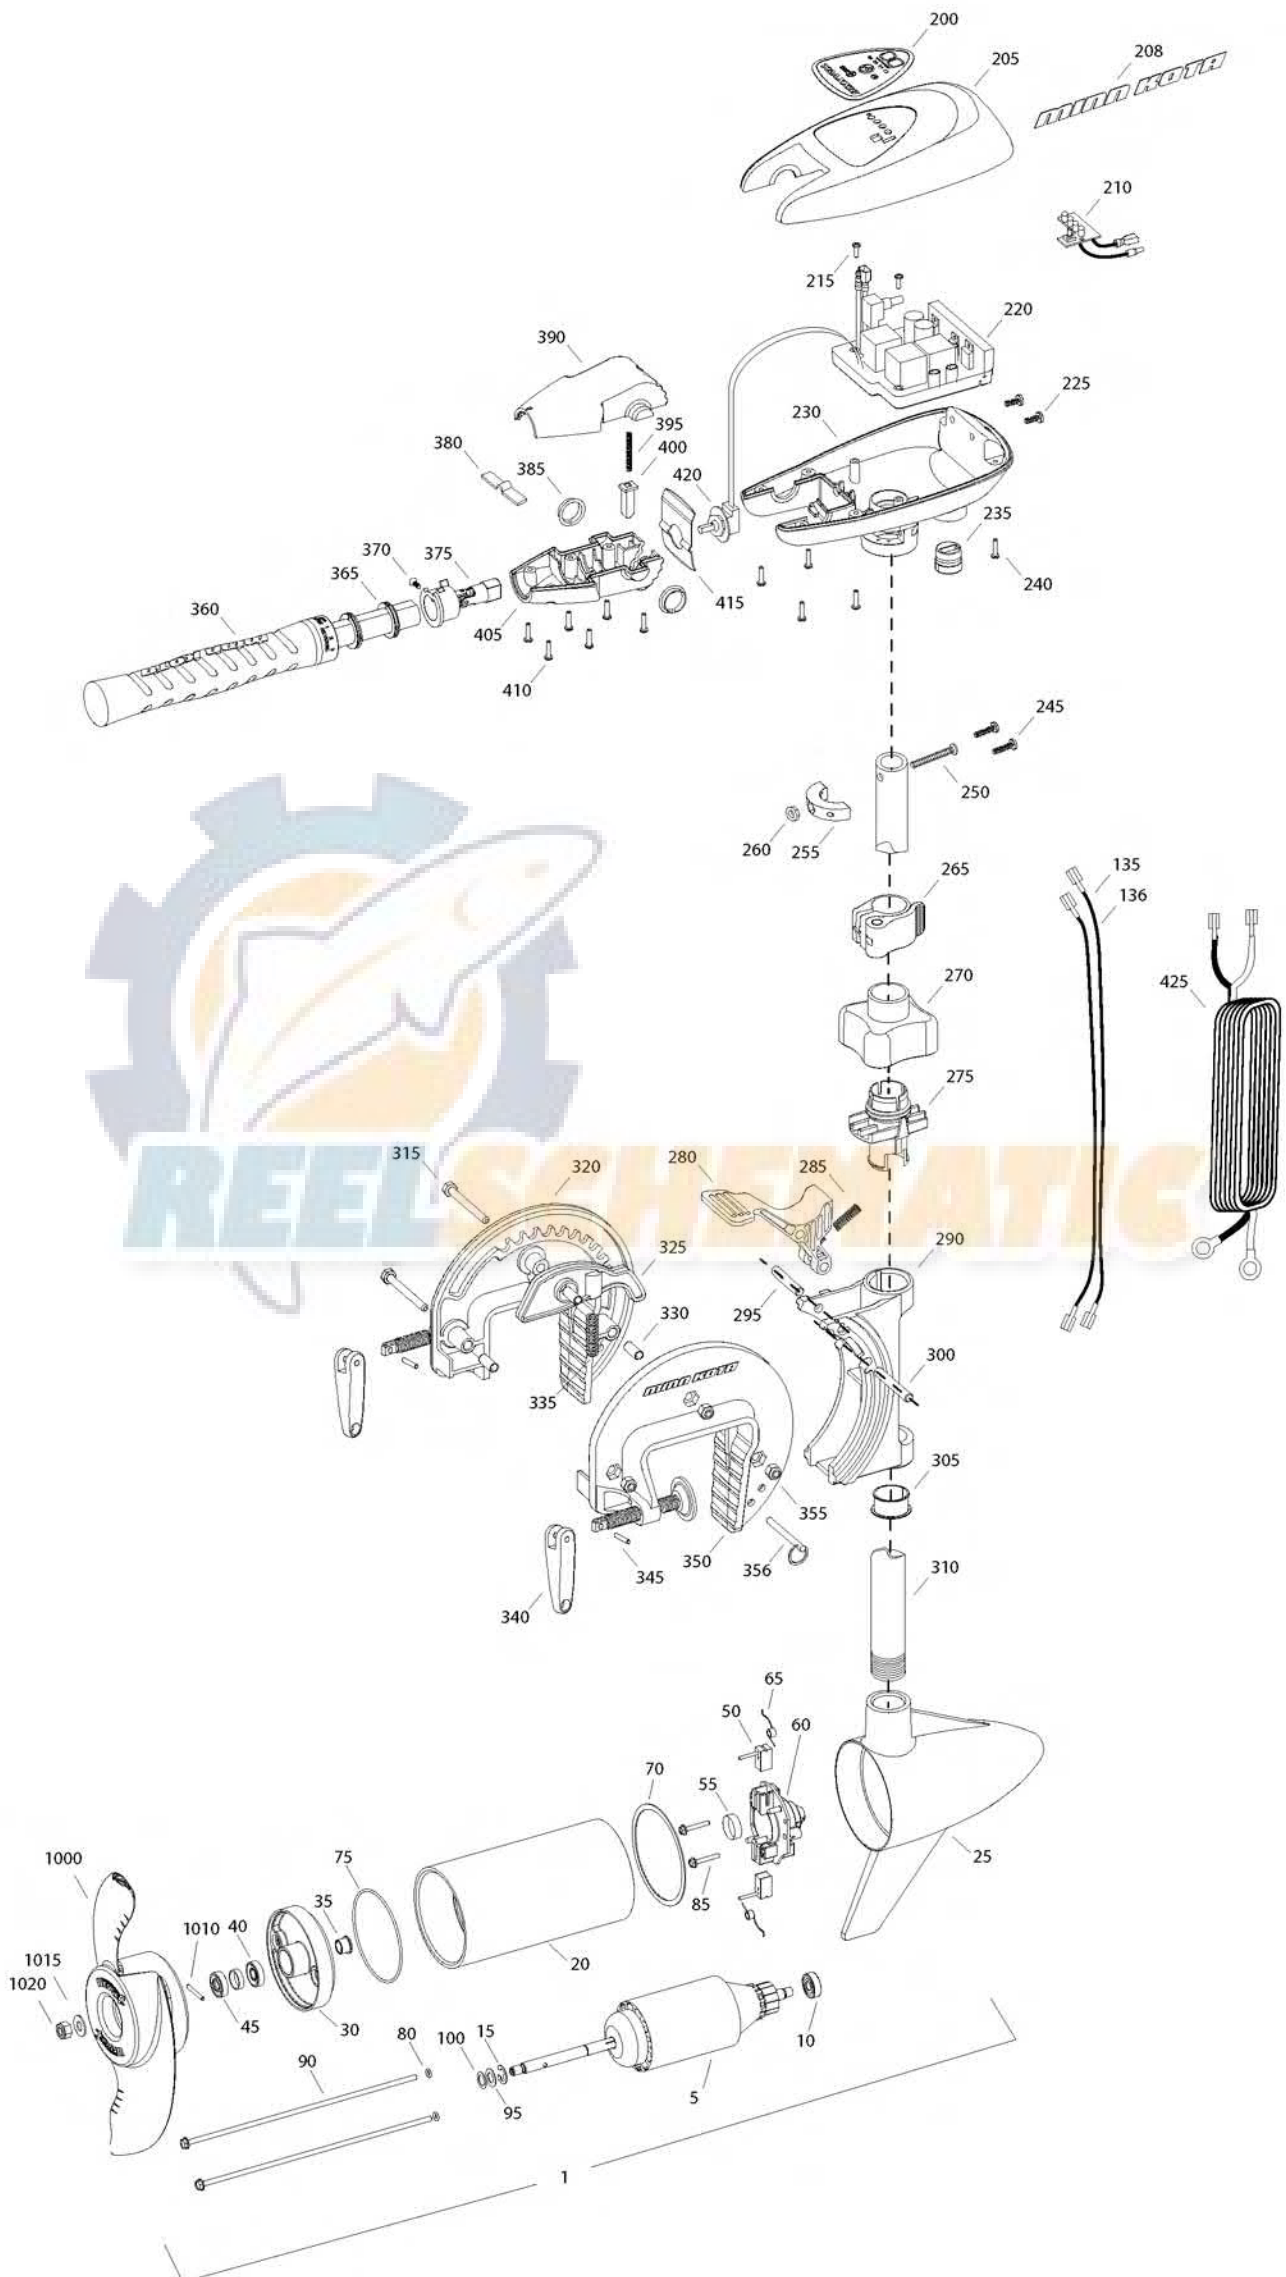

TRAXXIS 70
70 LBS THRUST
24 VOLT 42 AMPS
42" SHAFT

for use with "M" serial numbers
2-year warranty

Item	P/N	Description	Qty	Item	P/N	Description	Qty
1	2096030	24V Motor 42" FW	1	330	2067306	Bushing, dowel 1/4 x 1/2	3
5	2-100-119	Armature assembly	1	335	2062702	Spring, cam deactivator	1
10	140-010	Bearing	1	■	2771303	Clamp screw kit	2 per kit
15	788-015	Retaining ring	1	340	2050925	Handle, clamp	2
20	2-200-005	Center housing assembly	1	345	2052625	Roll pin	2
25	421-065	Brush end housing assembly	1	350	2771947	Bracket, left, FW	1
30	2-400-101	Plain end housing assembly	1	355	2263104	Nut, 1/4-20, nylock, Zinc	3
35	144-049	Flange bearing	1	356	2062604	Pin, stop	1
40	880-003	Seal	1				
45	880-006	Seal with shield	1	■	2990957	Handle assy, VARS [360-410]	1
50	188-037	Brush	2	360	2990456	Grip/handle assy, VARS [360-375]	1
55	725-050	Paper tube	1	365	2060015	Bearing, handle	2
60	738-036	Brush plate assembly	1	370	2063405	Screw, #6 PFH SS	1
65	975-040	Brush spring	2	375	2884092	Yoke / spider assy, VARS	1
70	337-036	Gasket	1	380	2302742	Spring, detent, off	1
75	701-081	O-ring, motor	1	385	2060005	Bearing, handle pivot	2
80	701-008	O-ring, thru-bolt	2	390	2060900	Handle pivot, top	1
85	830-007	Screw, 8-32	2	395	2302745	Spring, release button	1
90	830-008	Thru-bolt	2	400	2063700	Button, release	1
95	990-067	Washer, steel	2	405	2060905	Handle pivot, bottom	1
100	990-070	Washer, nylatron	2	410	2303412	Screw, #6 x 5/8 SS	6
135	640-004	Leadwire, black	1				
136	640-105	Leadwire, red	1	415	2062715	Spring, handle pivot	1
■	2888460	Seal and O-ring Kit		420	2061700	Washer, pot holder	1
				425	2992523	Leadwire assy, includes [235]	1
200	2065698	Decal, c-box cover	1				
205	2060295	C-box cover	1	■	1378170	Propeller kit	
208	2325665	Decal - MinnKota	2	■	2994875	Propeller bag assy	
210	2074071	Battery meter, 24v FW	1	1000	2091170	Propeller	1
215	3043427	Screw, #8 x 7/8 SS	2	1010	2092600	Drive pin, small	1
220	2184017	Control board, 24/36v	1	1015	2151726	Washer, prop, small	1
225	2303434	Screw, #8-30 x 5/8 SS	2	1020	2053101	Nut, nylock, prop, small	1
230	2062501	Control box, VARS, FW	1				
235	2062905	Strain relief	1				
240	2303412	Screw, #6 x 5/8 SS	6				
245	2263434	Screw, #8 x 1 SS	2				
250	2383407	Screw, #10-24 x 2 SS	1				
255	2061515	Collar, c-box	1				
260	2383124	Nut, 10-24, nylock, SS	1				
265	2991521	Cam lock/depth collar assy	1				
■	2991796	Bracket assy, aluminum [270-356]	1				
270	2060100	Knob, steering tension, soft	1				
275	2068400	Collet	1				
280	2064200	Lock arm	1				
285	2062701	Spring, lock arm	1				
290	2061821	Hinge	1				
295	2062602	Pin, lock, Zinc	1				
300	2062602	Pin, lock, Zinc	1				
305	2037301	Bushing, hinge	1				
310	2032053	Tube 42"	1				
315	2063500	Bolt 1/4-20 x 2 3/8", Zinc	3				
320	2771941	Bracket, right, FW	1				
325	2067905	Cam deactivator	1				