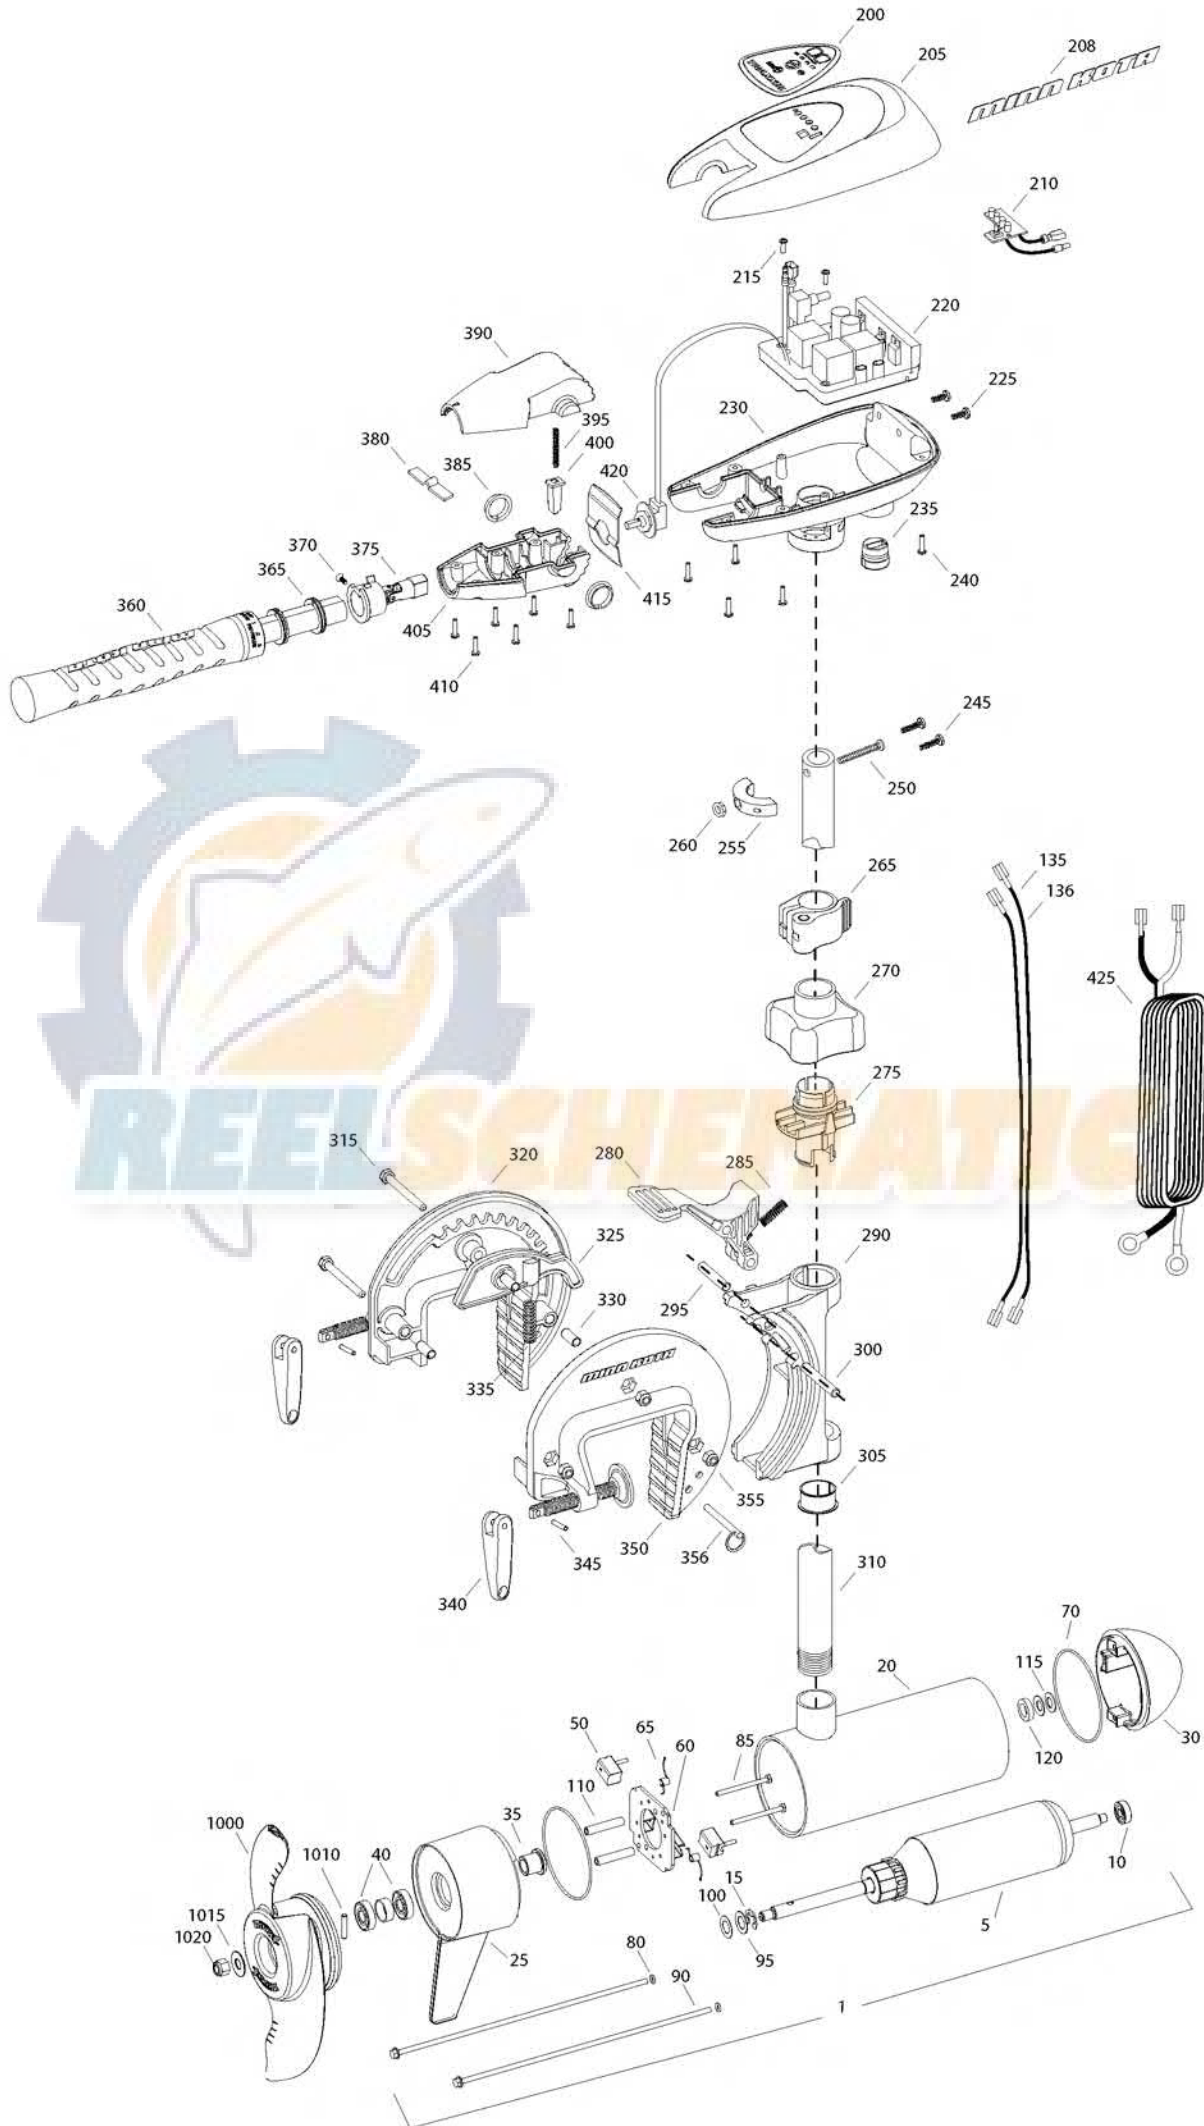

**TRAXXIS 80**  
**80 LBS THRUST**  
**24 VOLT 56 AMPS**  
**42" SHAFT**

for use with "M" serial numbers  
2-year warranty

Item	P/N	Description	Qty	Item	P/N	Description	Qty
1	2316216	24V Motor 36" FW	1	330	2067306	Bushing, dowel 1/4 x 1/2	3
5	2-100-214	Armature assembly	1	335	2062702	Spring, cam deactivator	1
10	140-010	Bearing	1	■	2771303	Clamp screw kit	2 per kit
15	788-040	Retaining ring	1	340	2050925	Handle, clamp	2
20	2-200-160	Center housing assembly	1	345	2052625	Roll pin	2
25	2-300-160	Brush end housing assembly	1	350	2771947	Bracket, left, FW	1
30	421-276	Plain end housing assembly STD	1	355	2263104	Nut, 1/4-20, nylock, Zinc	3
35	144-017	Flange bearing	1	356	2062604	Pin, stop	1
40	880-025	Seal	2				
50	188-094	Brush	2	■	2990957	Handle assy, VARS [360-410]	1
60	9-738-004	Brush plate assembly	1	360	2990456	Grip/handle assy, VARS [360-375]	1
65	975-041	Brush spring	2	365	2060015	Bearing, handle	2
70	701-043	O-ring, motor	2	370	2063405	Screw, #6 PFH SS	1
80	701-009	O-ring, thru-bolt	2	375	2884092	Yoke / spider assy, VARS	1
85	830-027	Screw, 10-32 x 2	2	380	2302742	Spring, detent, off	1
90	830-094	Thru-bolt	2	385	2060005	Bearing, handle pivot	2
95	990-051	Washer, steel	2	390	2060900	Handle pivot, top	1
100	990-052	Washer, nylatron	2	395	2302745	Spring, release button	1
110	973-025	Spacer, brush plate	2	400	2063700	Button, release	1
115	992-010	Washer, Belleville	2	405	2060905	Handle pivot, bottom	1
120	990-045	Spacer, thrust	1	410	2303412	Screw, #6 x 5/8 SS	6
135	640-015	Leadwire, black	1				
136	640-119	Leadwire, red	1	415	2062715	Spring, handle pivot	1
■	2889460	Seal and O-ring Kit		420	2061700	Washer, pot holder	1
				425	2992523	Leadwire assy, includes [235]	1
200	2065699	Decal, c-box cover	1				
205	2060295	C-box cover	1	■	1378132	Propeller kit WW2	
208	2325665	Decal - MinnKota	2	■	2994878	Propeller bag assy	
210	2074071	Battery meter, 24v FW	1	1000	2331160	Propeller WW2	1
215	3043427	Screw, #8 x 7/8 SS	2	1010	2262658	Drive pin, large 1" x 3/16" SS	1
220	2184017	Control board, 24/36v	1	1015	2091701	Washer, prop, large	1
225	2303434	Screw, #8-30 x 5/8 SS	2	1020	2093101	Nut, nylock, prop, large 3/8" SS	1
230	2062501	Control box, VARS, FW	1				
235	2062905	Strain relief	1				
240	2303412	Screw, #6 x 5/8 SS	6				
245	2263434	Screw, #8 x 1 SS	2				
250	2383407	Screw, #10-24 x 2 SS	1				
255	2061515	Collar, c-box	1				
260	2383124	Nut, 10-24, nylock, SS	1				
265	2991521	Cam lock/depth collar assy	1				
■	2991796	Bracket assy, aluminum [270-356]	1				
270	2060100	Knob, steering tension, soft	1				
275	2068400	Collet	1				
280	2064200	Lock arm	1				
285	2062701	Spring, lock arm	1				
290	2061821	Hinge	1				
295	2062602	Pin, lock, Zinc	1				
300	2062602	Pin, lock, Zinc	1				
305	2037301	Bushing, hinge	1				
310	2032053	Tube 42"	1				
315	2063500	Bolt 1/4-20 x 2 3/8", Zinc	3				
320	2771941	Bracket, right, FW	1				
325	2067905	Cam deactivator	1				