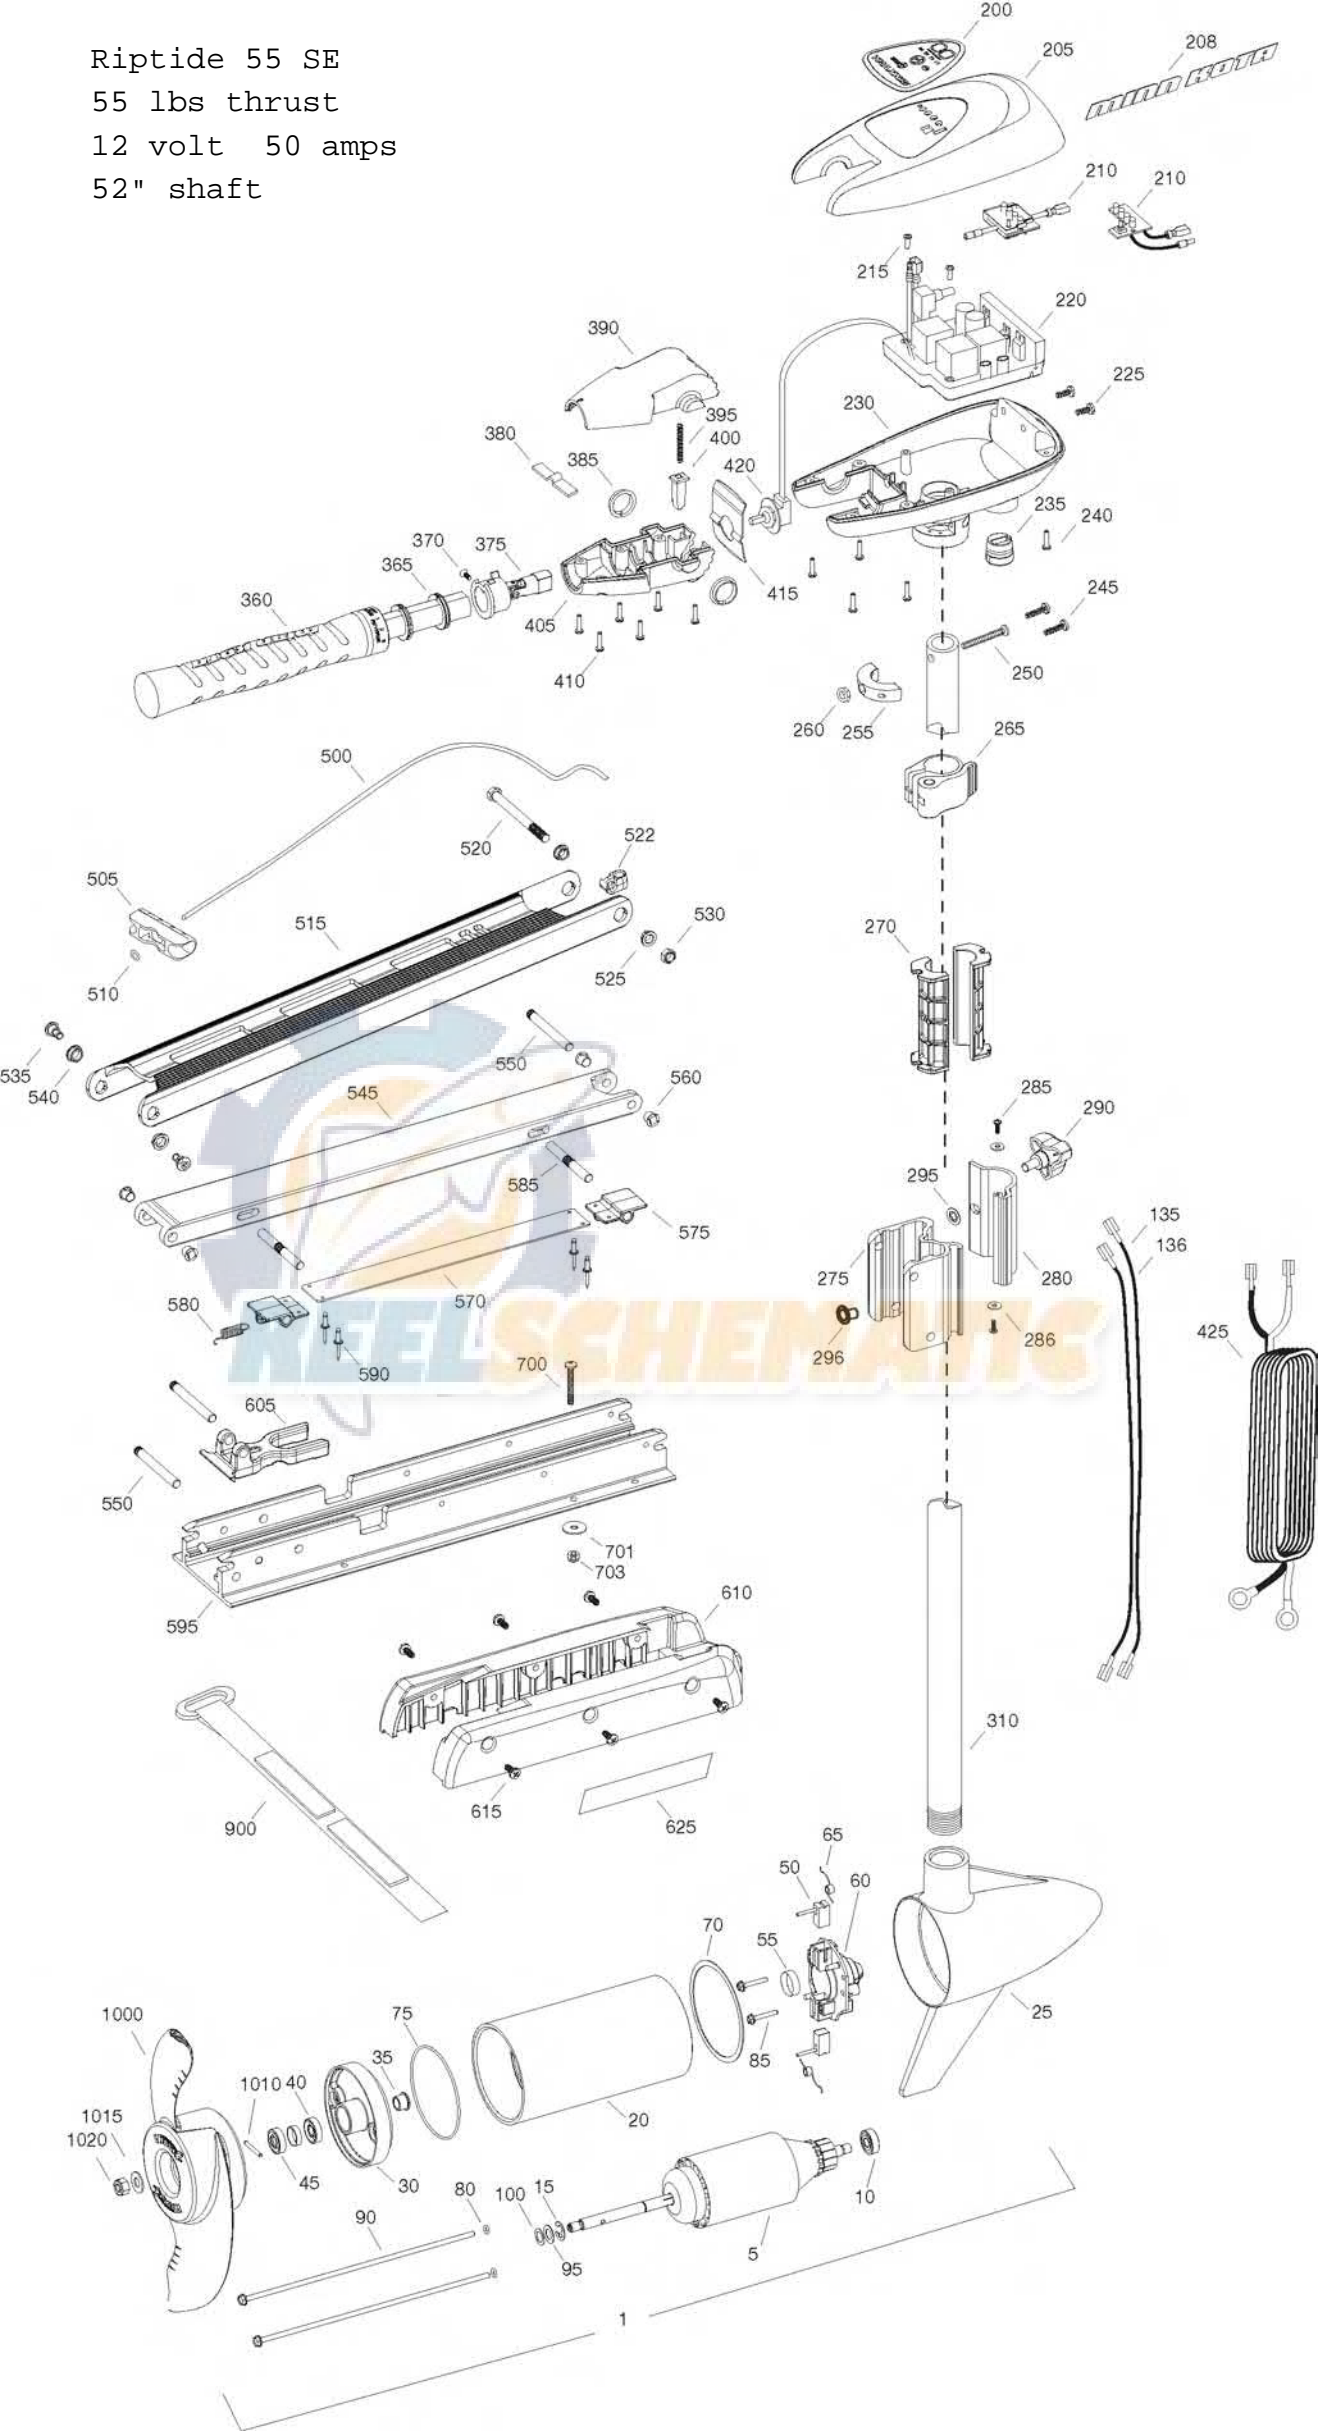

Riptide 55 SE
55 lbs thrust
12 volt 50 amps
52" shaft

ITEM #	QTY	PART NUMBER	DESCRIPTION
1	1	2097095	12V MOTOR 52" SW
5	1	2-100-121	ARMATURE ASSEMBLY
10	1	140-010	BEARING
15	1	788-015	RETAINING RING
20	1	2-200-301	CENTER HOUSING ASSEMBLY
25	1	421-336	BRUSH END HOUSING ASSEMBLY
30	1	2-400-337	PLAIN END HOUSING ASSEMBLY
35	1	144-049	FLANGE BEARING
40	1	880-003	SEAL
45	1	880-006	SEAL WITH SHIELD
50	2	188-036	BRUSH
55	1	725-050	PAPER TUBE
60	1	738-036	BRUSH PLATE ASSEMBLY
65	2	975-040	BRUSH SPRING
70	1	337-036	GASKET
75	1	701-081	O-RING, MOTOR
80	2	701-008	O-RING, THRU-BOLT
85	2	830-007	SCREW, 8-32
90	2	830-042	THRU-BOLT
95	2	990-067	WASHER, STEEL
100	2	990-070	WASHER, NYLATRON
135	1	640-008	LEADWIRE, BLACK
136	1	640-107	LEADWIRE, RED
■		2888460	SEAL AND O-RING KIT
200	1	2195654	DECAL, C-BOX COVER
205	1	2060296	C-BOX COVER
208	2	2325666	DECAL - MINN KOTA
210	1	2074080	BATTERY METER, 12V SW
215	2	3043427	SCREW, #8 X 7/8 SS
220	1	2184006	CONTROL BOARD, 12V
225	2	2303434	SCREW, #8-30 X 5/8 SS
230	1	2062503	CONTROL BOX VARS, SW
235	1	2062905	STRAIN RELIEF
240	6	2303412	SCREW, #6 X 5/8 SS
245	2	2263434	SCREW, #8 X 1 SS
250	1	2263406	SCREW, #10-24 X 2 SS
255	1	2061517	COLLAR, C-BOX
260	1	2333101	NUT, 10-24, NYLOCK, SS
265	1	2991521	CAM LOCK/DEPTH COLLAR ASSY
270	2	2261537	HINGE SLEEVE
■	1	2991839	HINGE & DOOR ASSEMBLY [275-295]
275	1	2261894	HINGE BASE ASSEMBLY
280	1	2261898	HINGE DOOR
285	2	2332100	SCREW, 8-32 X 3/8, SS