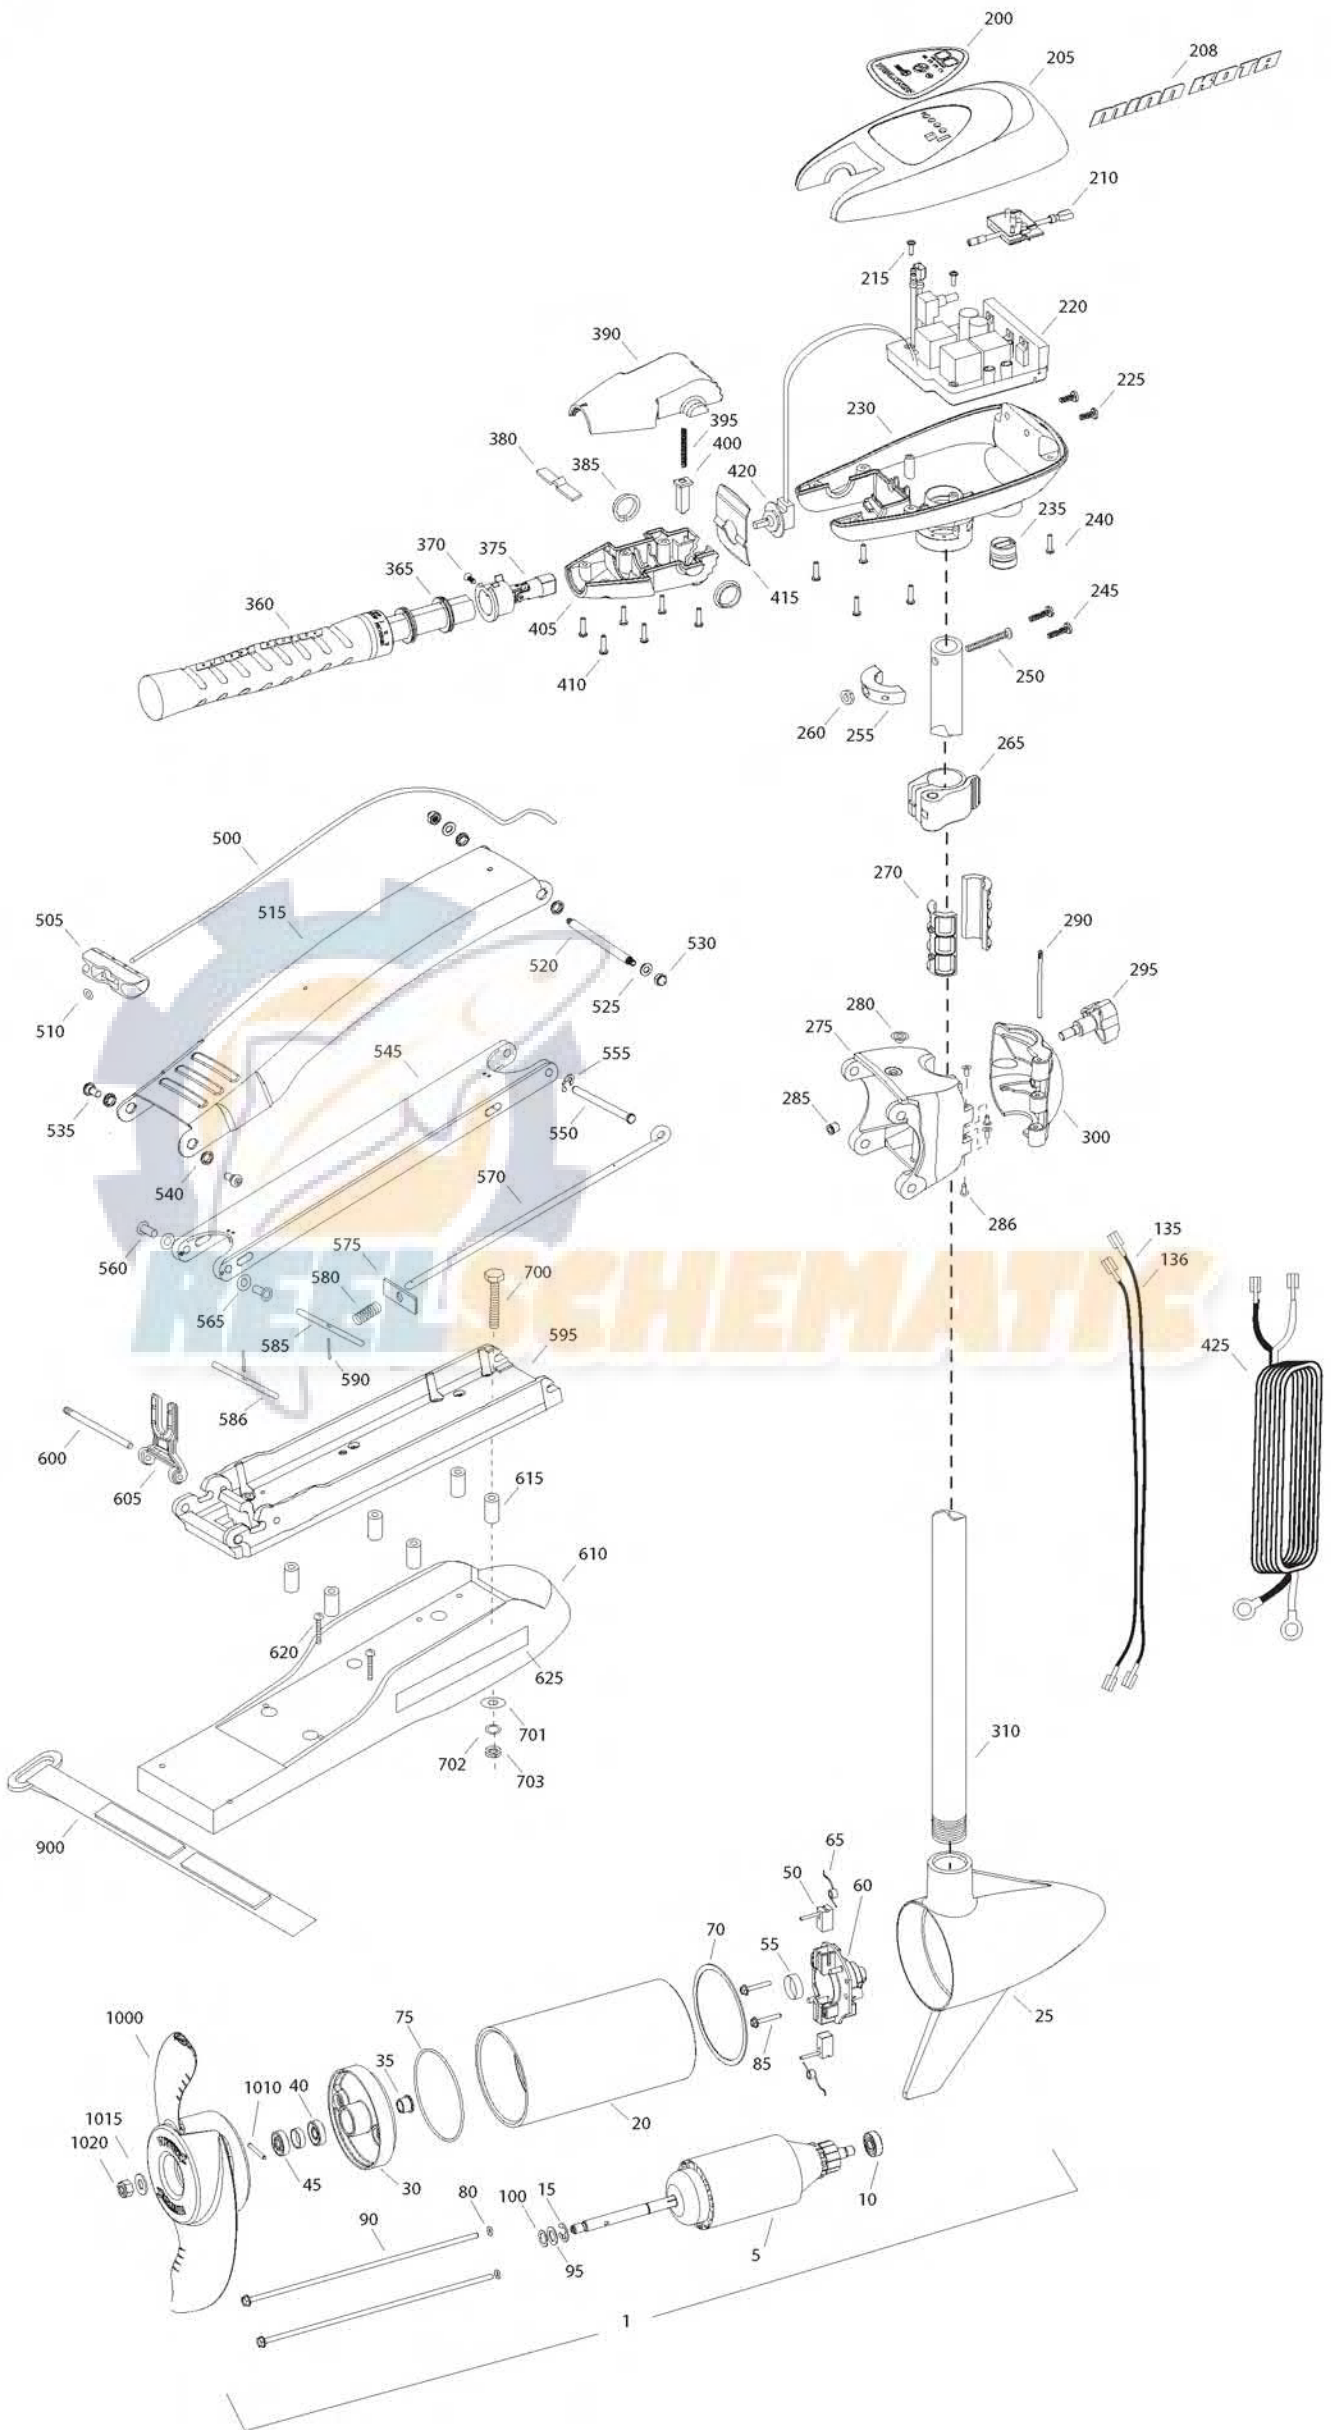

RT55/SM LATCH & DOOR
55 LBS THRUST
12 VOLT 50 AMPS
52" SHAFT

for use with "M" serial numbers
2-year warranty

Item	P/N	Description	Qty	Item	P/N	Description	Qty	Item	P/N	Description	Qty
1	2097095	12V Motor 52" SW	1	360	2990456	Grip/handle assy, VARS [360-375]	1	■	2994875	Propeller bag assy	
5	2-100-121	Armature assembly	1	365	2060015	Bearing, handle	2	1000	2091160	Propeller WW2	1
10	140-010	Bearing	1	370	2063405	Screw, #6 PFH SS	1	1010	2092600	Drive pin, small	1
15	788-015	Retaining ring	1	375	2884092	Yoke / spider assy, VARS	1	1015	2151726	Washer, prop, small	1
20	2-200-301	Center housing assembly	1	380	2302742	Spring, detent, off	1	1020	2198400	Nut, nylock, prop, Anode	1
25	421-336	Brush end housing assembly	1	385	2060005	Bearing, handle pivot	2				
30	2-400-337	Plain end housing assembly	1	390	2060900	Handle pivot, top	1				
35	144-049	Flange bearing	1	395	2302745	Spring, release button	1				
40	880-003	Seal	1	400	2063700	Button, release	1				
45	880-006	Seal with shield	1	405	2060905	Handle pivot, bottom	1				
50	188-036	Brush	2	410	2303412	Screw, #6 x 5/8 SS	6				
55	725-050	Paper tube	1								
60	738-036	Brush plate assembly	1	415	2062715	Spring, handle pivot	1				
65	975-040	Brush spring	2	420	2061700	Washer, pot holder	1				
70	337-036	Gasket	1	425	2992523	Leadwire assy	1				
75	701-081	O-ring, motor	1								
80	701-008	O-ring, thru-bolt	2	■	2991845	Mount, Bow Assy					
85	830-007	Screw, 8-32	2			[500-625]					
90	830-042	Thru-bolt	2	500	2251601	Rope	1				
95	990-067	Washer, steel	2	505	2150400	Pull grip	1				
100	990-070	Washer, nylatron	2	510	2151700	Washer	1				
135	640-008	Leadwire, black	1	515	2264244	Arm, upper, std, sw	1				
136	640-107	Leadwire, red	1	520	2262604	Pin, bowguard, upper	1				
■	2888460	Seal and O-ring Kit		525	2261722	Washer, 5/16", ss	2				
				530	2223100	Nut, 5/16-18 SS	2				
200	2195654	Decal, c-box cover	1	535	2263500	Bolt, shoulder	2				
205	2060296	C-box cover	1	540	2293501	Bushing, SS	2				
208	2325666	Decal - MinnKota	2	545	2994351	Arm, Lower, std, sw	1				
210	2074080	Battery meter, 12v SW	1	550	2262622	Pin, clevis ss	1				
215	3043427	Screw, #8 x 7/8 SS	2	555	2263011	E-clip, ss	1				
220	2184016	Control board, 12v	1	560	2267318	Bushing, nylon	2				
225	2303434	Screw, #8-30 x 5/8 SS	2	565	2261708	Washer, spacer, .010 thk	as reqd				
230	2062503	Control box, VARS, SW	1	570	2153603	Eyeshaft, ss	1				
235	2062905	Strain relief	1	575	2262703	Spring stop	1				
240	2303412	Screw, #6 x 5/8 SS	6	580	2152701	Spring, lock bar, ss	1				
245	2263434	Screw, #8 x 1 SS	2	585	2233621	Lock bar, front, ss	1				
250	2263406	Screw, #10-24 x 2 SS	1	586	2233623	Lock bar, back, ss	1				
255	2061517	Collar, c-box	1	590	2152612	Spring pin, ss	2				
260	2333101	Nut, 10-24, nylock, SS	1	595	2773983	Bowplate w/ insert, std, fw	1				
265	2991521	Cam lock/depth collar assy	1	600	2260505	Hinge pin, ss	1				
				605	2293811	Yoke, Max	1				
■	2991808	Hinge & door assembly [270-300]		610	2263917	Motor rest, std, fw	1				
270	2151532	Hinge sleeve	2	615	2261505	Spacer, motor rest	6				
275	2991782	Hinge base assembly	1	620	2263434	Screw, #8, SS	2				
280	2232315	Eyelet SS	1	625	2065677	Decal, motor rest	2				
286	2236001	Bushing, nylon	4								
285	2264706	Insert, hinge base	1	■	2994830	Bag assembly					
290	2262642	Pin, hinge door	1	700	2263431	Screw, 1/4-20 x 3 1/2" PPH, SS	6				
295	2260902	Knob, door	1	701	2301720	Washer, rubber mounting	6				
300	2261859	Hinge door	1	702	2261713	Washer, 1/4 SS	6				
				703	2263101	Nut, 1/4-20 Nylock, SS	6				
310	2002014	Tube Composite 52"	1								
				900	2263804	Strap, hold down	1				
■	2990957	Handle assy, VARS [360-410]	1	■	1378131	Propeller kit WW2					