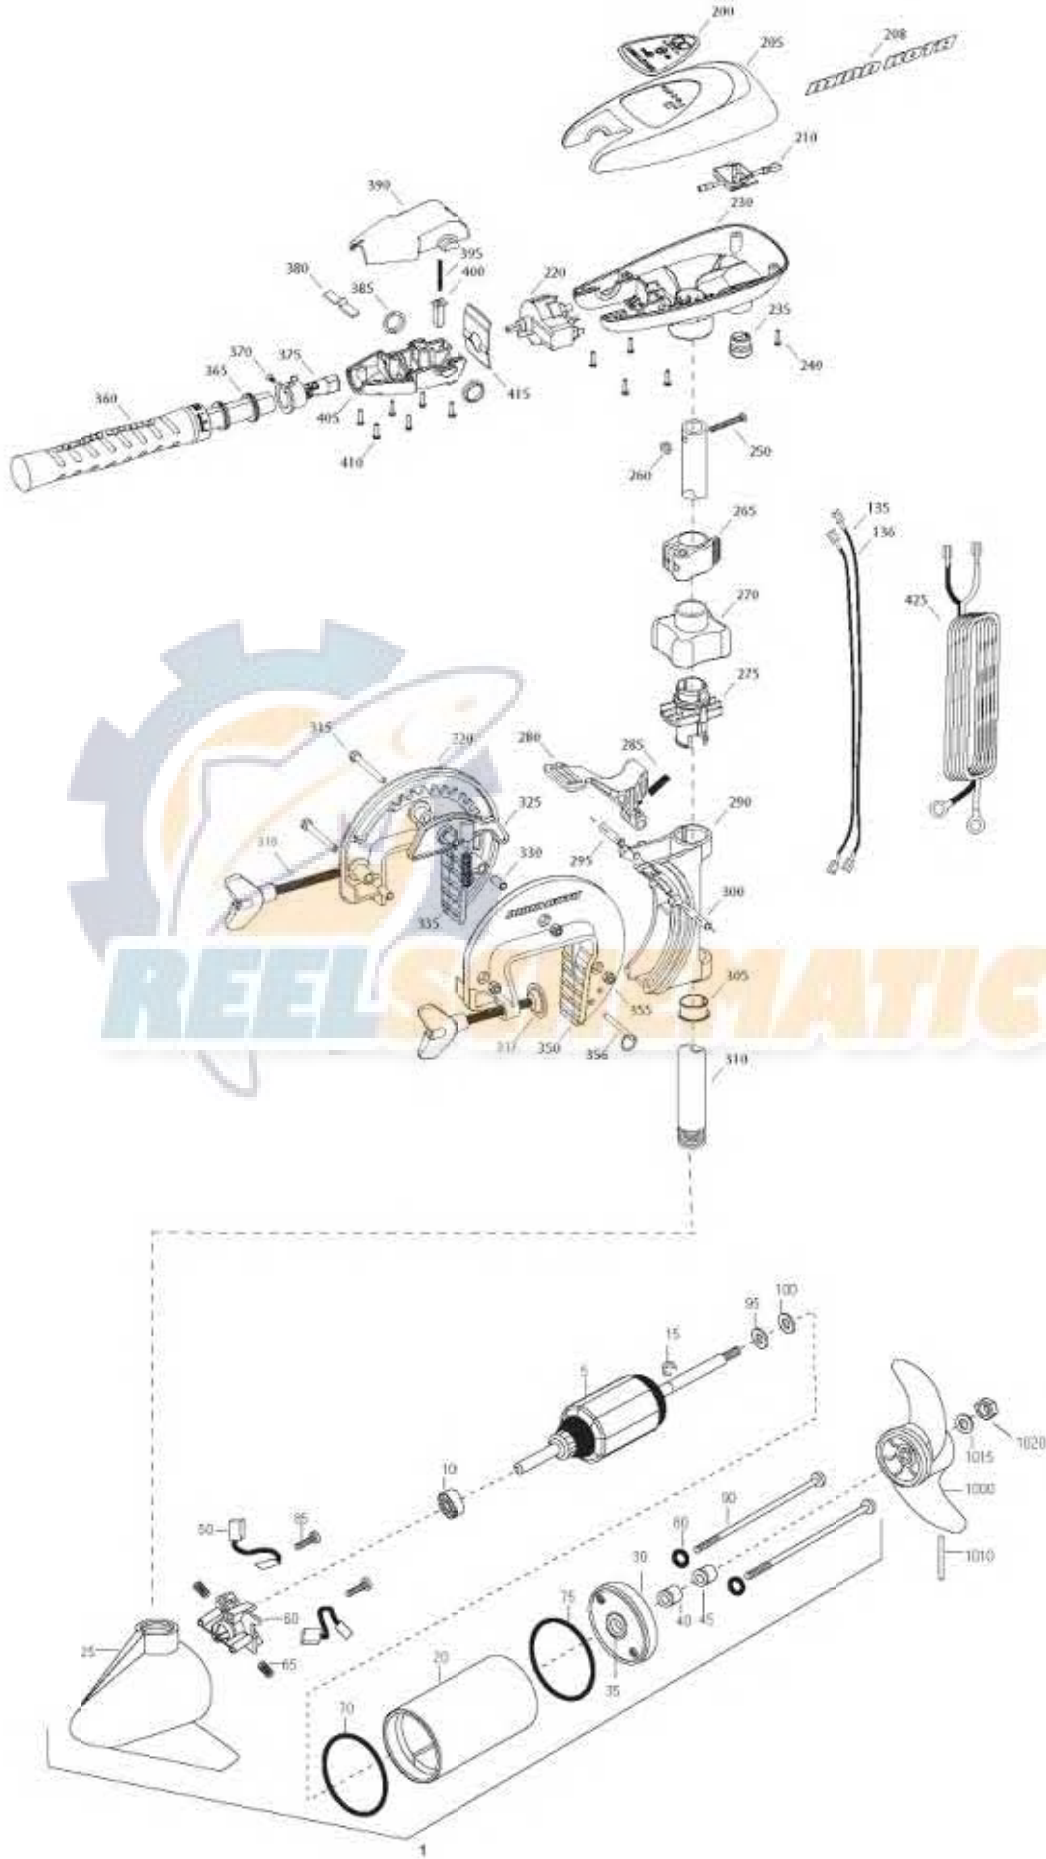

RT45/SC/T
45 LBS THRUST
12 VOLT 42 AMPS
36" SHAFT

for use with "N" serial numbers
2-year warranty

Item	P/N	Description	Qty	Item	P/N	Description	Qty	Item	P/N	Description	Qty
1	2069254	12V Motor 36" SW	1	■	2991797	Bracket assy, Composite [270-356]	1	■	1378121	Propeller kit	
5	2-100-202	Armature assembly	1	270	2060100	Knob, steering tension, soft	1	1000	2061122	Propeller	1
10	140-010	Bearing	1	275	2068400	Collet	1	1010	2092600	Drive pin, small	1
15	788-015	Retaining ring	1	280	2064200	Lock arm	1	1015	2151726	Washer, prop, small	1
20	2-200-379	Center housing assembly	1	285	2062701	Spring, lock arm	1	1020	2198400	Nut, nylock, prop, Anode	1
25	2-300-332	Brush end housing assembly	1	290	2061821	Hinge	1				
30	2-400-187	Plain end housing assembly	1	295	2062603	Pin, lock, ss	1				
35	144-049	Flange bearing	1	300	2062603	Pin, lock, ss	1				
40	880-003	Seal	1	305	2037301	Bushing, hinge	1				
45	880-006	Seal with shield	1	310	2002011	Tube 36"	1				
50	188-052	Brush	2	315	2063501	Bolt 1/4-20 x 2 3/8", ss	3				
55	N/A			316	2061301	Screw - clamp ss	2				
60	738-030	Brush plate assembly	1	317	2331700	Washer - clamp screw	2				
65	975-032	Brush spring	2	320	2771950	Bracket, right, FW	1				
70	701-041	O-ring, motor, front	1	325	2067905	Cam deactivator	1				
75	701-039	O-ring, motor, rear	1	330	2067306	Bushing, dowel 1/4 x 1/2	3				
80	701-007	O-ring, thru-bolt	2	335	2062702	Spring, cam deactivator	1				
85	830-001	Screw, 8-32	2	■	2881380	Clamp screw kit	2 per kit				
90	830-078	Thru-bolt	2	350	2771955	Bracket, left, FW	1				
95	990-067	Washer, steel	2	355	2263103	Nut, 1/4-20, nylock, ss	3				
100	990-070	Washer, nylatron	2	356	2062604	Pin, stop	1				
135	640-001	Leadwire, black	1								
136	640-111	Leadwire, red	1	■	2990956	Handle assy, 5SPD [360-410]	1				
■	2883460	Seal and O-ring Kit		360	2990451	Grip/handle assy, 5SPD [360-375]	1				
				365	2060015	Bearing, handle	2				
200	2095606	Decal, c-box cover	1	370	2063405	Screw, #6 PFH SS	1				
205	2060296	C-box cover	1	375	2884091	Yoke / spider assy, 5SPD	1				
208	2325666	Decal - MinnKota	2	380	2302742	Spring, detent, off	1				
210	2074080	Battery meter, 12v SW	1	385	2060005	Bearing, handle pivot	2				
220	2064028	Switch 5 speed	1	390	2060900	Handle pivot, top	1				
230	2062506	Control box, 5 SPD, SW	1	395	2302745	Spring, release button	1				
235	2062905	Strain relief	1	400	2063700	Button, release	1				
240	2303412	Screw, #6 x 5/8 SS	6	405	2060905	Handle pivot, bottom	1				
250	2263406	Screw, #10-24 x 2 SS	1	410	2303412	Screw, #6 x 5/8 SS	6				
260	2333101	Nut, 10-24, nylock, SS	1								
265	2991521	Cam lock/depth collar assy	1	415	2062715	Spring, handle pivot	1				
				425	2992524	Leadwire assy, includes [235]	1				