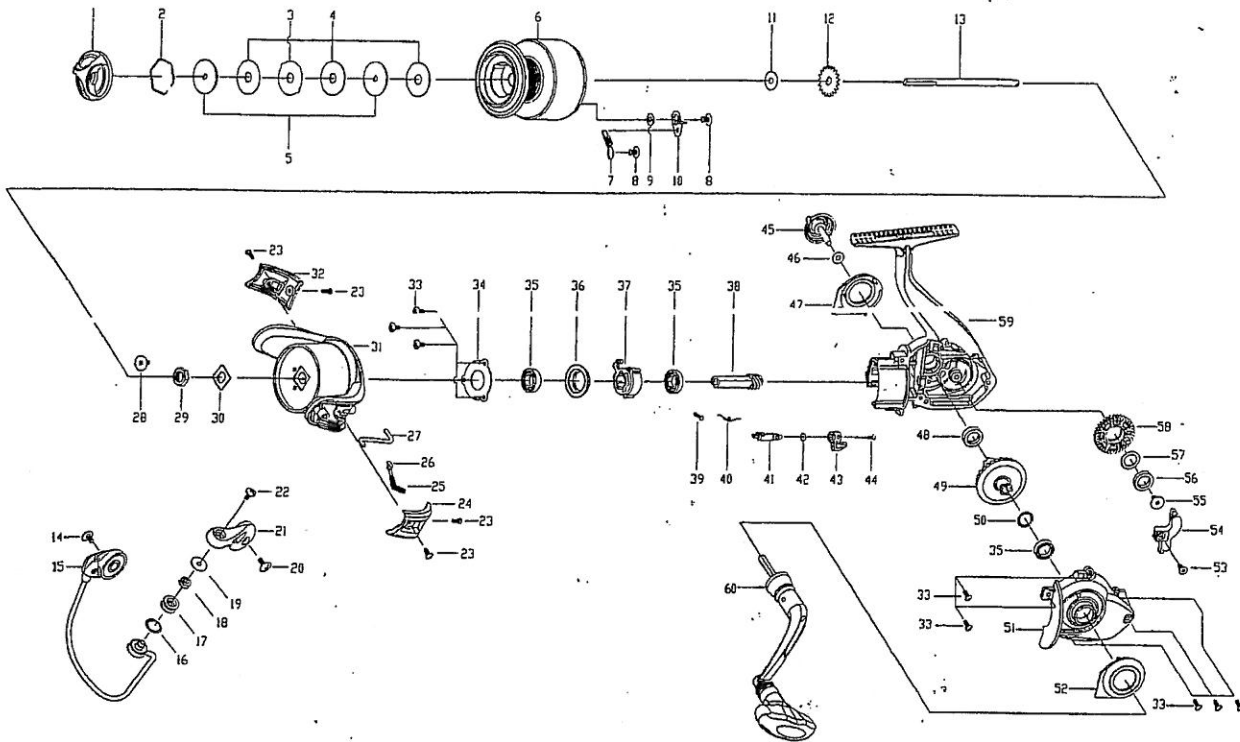

AVOCET II S-6000F

PARTS LIST OF AVOCET II S6000F

ITEM#	DESCRIPTION	AVOCET II S6000F	ITEM#	DESCRIPTION	AVOCET II S6000F	ITEM#	DESCRIPTION	AVOCET II S6000F
1	DRAG KNOB ASSY	1137210	23	SCREW	1133831	46	"O" RING	1133855
2	RETAINER RING	1134561	24	ROTOR COVER	1137224	47	BODY ACCENT RING	1137238
3	EARED WASHER	1152504	25	SPRING	1137225	48	BUSHING	1137239
4	WASHER	1137212	26	BAIL LEVER	1137226	49	DRIVE GEAR	1137240
5	KEY WASHER	1152505	27	KICK LEVER	1137227	50	WASHER	1134797
6	SPOOL ALUM ASSY	1137214	28	SCREW	1133837	51	BODY COVER	1137241
7	CLICK SPRING	1133816	29	NUT	1152492	52	BODY COVER ACCENT RING	1137242
8	SCREW	1133817	30	WASHER	1134786	53	SCREW	1133863
9	BUSHING	1133818	31	ROTOR	1137228	54	SLIDER	1137243
10	CLICK GEAR	1133819	32	ROTOR COVER	1137229	55	SCREW	1134126
11	CLICK GEAR WASHER	1133820	33	SCREW	1137230	56	BUSHING	1134127
12	CLICK GEAR	1137218	34	BALL BEARING RETAINER	1137231	57	WASHER	1137245
13	MAIN SHAFT	1137219	35	BALL BEARING	1134798	58	OSCILLATION GEAR	1137246
14	SCREW	1137220	36	BALL BEARING HOLDER	1137232	59	BODY	1137247
15	BAIL ASSY	1152491	37	ONE WAY CLUTCH BEARING	1137233	60	HANDLE ASSY	1152493
16	WASHER	1133825	38	PINION GEAR	1137234			
17	LINE ROLLER	1133826	39	SPRING	1133848			
18	BUSHING	1133827	40	OWC BEARING SPRING	1133849			
19	LINE ROLLER WASHER	1133828	41	ANTI-REVERSE LEVER	1137235			
20	SCREW	1137222	42	WASHER	1133851			
21	BAIL ARM	1137223	43	ANTI-REVERSE BUTTON	1143548			
22	SCREW	1133830	44	SCREW	1133853			
			45	HANDLE SCREW CAP	1137237			

DIFFERENT BAIL AND GRAPHITE HANDLE Base