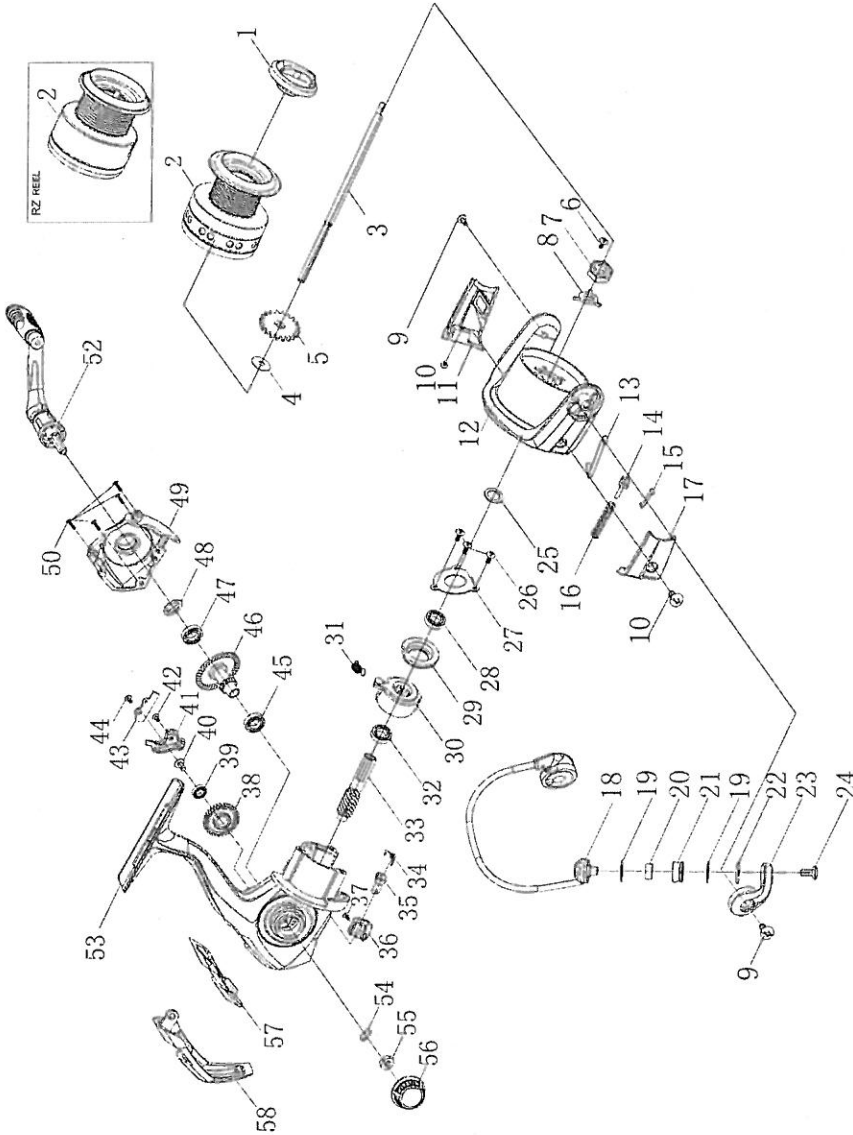

MITCHELL

AVOCET® IV

Model

AVRZ-2000 AVRZT-2000 AVRZ-3000 AVRZT-3000

| NO. | PARTS DESCRIPTION | AVRZ-2000 | AVRZT-2000 | AVRZ-3000 | AVRZT-3000 |
|-----|--|-----------|------------|-----------|------------|
| 17 | ROTOR ARM COVER | 1276862 | 1276863 | 1276862 | 1276863 |
| 18 | BAIL WIRE ASSY | 1347570 | 1347578 | 1347585 | 1347590 |
| 19 | ROLLER WASHER | 1276876 | 1276876 | 1276876 | 1276876 |
| 20 | ROLLER BUSHING | 1277325 | NA | 1277325 | NA |
| 21 | ROLLER BALL BEARING | NA | 1277326 | NA | 1277326 |
| 22 | LINE ROLLER | 1276877 | 1276877 | 1276877 | 1276877 |
| 23 | ROLLER METAL WASHER | 1276878 | 1276878 | 1276878 | 1276878 |
| 24 | BAIL ARM | 1347553 | 1347562 | 1347553 | 1347562 |
| 25 | ROLLER SCREW | 1276884 | 1276884 | 1276884 | 1276884 |
| 26 | ONE WAY CLUTCH WASHER | 1276885 | 1276885 | 1276885 | 1276885 |
| 27 | ONE WAY CLUTCH COVER SCREW | 1276886 | 1276886 | 1276886 | 1276886 |
| 28 | ONE WAY CLUTCH COVER | 1347554 | 1347554 | 1347554 | 1347554 |
| 29 | PINION UP BALL BEARING | 1276888 | 1276888 | 1276888 | 1276888 |
| 30 | ONE WAY CLUTCH SUPPORT | 1276890 | 1276890 | 1276890 | 1276890 |
| 31 | ONE WAY CLUTCH ASSY (including sleeve) | 1276892 | 1276892 | 1276892 | 1276892 |
| 32 | A/R PULLING SPRING | 1276893 | 1276893 | 1276893 | 1276893 |
| 33 | PINION DOWN BALL BEARING | 1276894 | 1276894 | 1276894 | 1276894 |
| 34 | PINION GEAR | 1276895 | 1276895 | 1276895 | 1276895 |
| 35 | A/R SPRING | 1276897 | 1276897 | 1276897 | 1276897 |
| 36 | A/R SHAFT | 1276898 | 1276898 | 1276898 | 1276898 |
| 37 | A/R SWITCH SCREW | 1276899 | 1276899 | 1276899 | 1276899 |
| 38 | A/R SWITCH | 1276900 | 1276900 | 1276900 | 1276900 |
| 39 | OSCILLATION GEAR | 1276901 | NA | 1276901 | NA |
| 40 | OSCILLATION GEAR BALL BEARING | NA | 1276903 | NA | 1276903 |
| 41 | OSCILLATION GEAR BALL BEARING | NA | 1276904 | NA | 1276904 |
| 42 | OSCILLATION GEAR SCREW | 1276905 | 1276905 | 1276905 | 1276905 |
| 43 | SLIDER | 1276906 | 1276906 | 1276906 | 1276906 |
| 44 | SLIDER SCREW | 1277339 | 1277339 | 1277339 | 1277339 |
| 45 | SLIDER CLIP | 1276908 | 1276908 | 1276908 | 1276908 |
| 46 | MAIN BODY BUSHING | 1276910 | 1276910 | 1276910 | 1276910 |
| 47 | MAIN BODY BALL BEARING | 1277342 | NA | 1277342 | NA |
| 48 | MAIN GEAR | NA | 1277343 | NA | 1277343 |
| 49 | SIDE COVER BALL BEARING | 1276911 | 1276911 | 1276911 | 1276911 |
| 50 | SIDE COVER BALL BEARING | 1276913 | 1276913 | 1276913 | 1276913 |
| 51 | SIDE COVER WASHER | 1276914 | 1276914 | 1276914 | 1276914 |
| 52 | SIDE COVER SCREW | 1347571 | 1347579 | 1347586 | 1347591 |
| 53 | HANDLE ASSY | 1276915 | 1276915 | 1276915 | 1276915 |
| 54 | O RING | 1347572 | 1277376 | 1347587 | 1277376 |
| 55 | HANDLE RETRIEVE WASHER | 1277376 | 1277376 | 1277376 | 1277376 |
| 56 | HANDLE CAP | 1277377 | 1277377 | 1277377 | 1277377 |
| 57 | SMALL REAR COVER | 1347539 | 1277379 | 1347539 | 1277379 |
| 58 | REAR COVER | 1347574 | 1347581 | 1347574 | 1347581 |
| | | 1347575 | 1347582 | 1347575 | 1347582 |