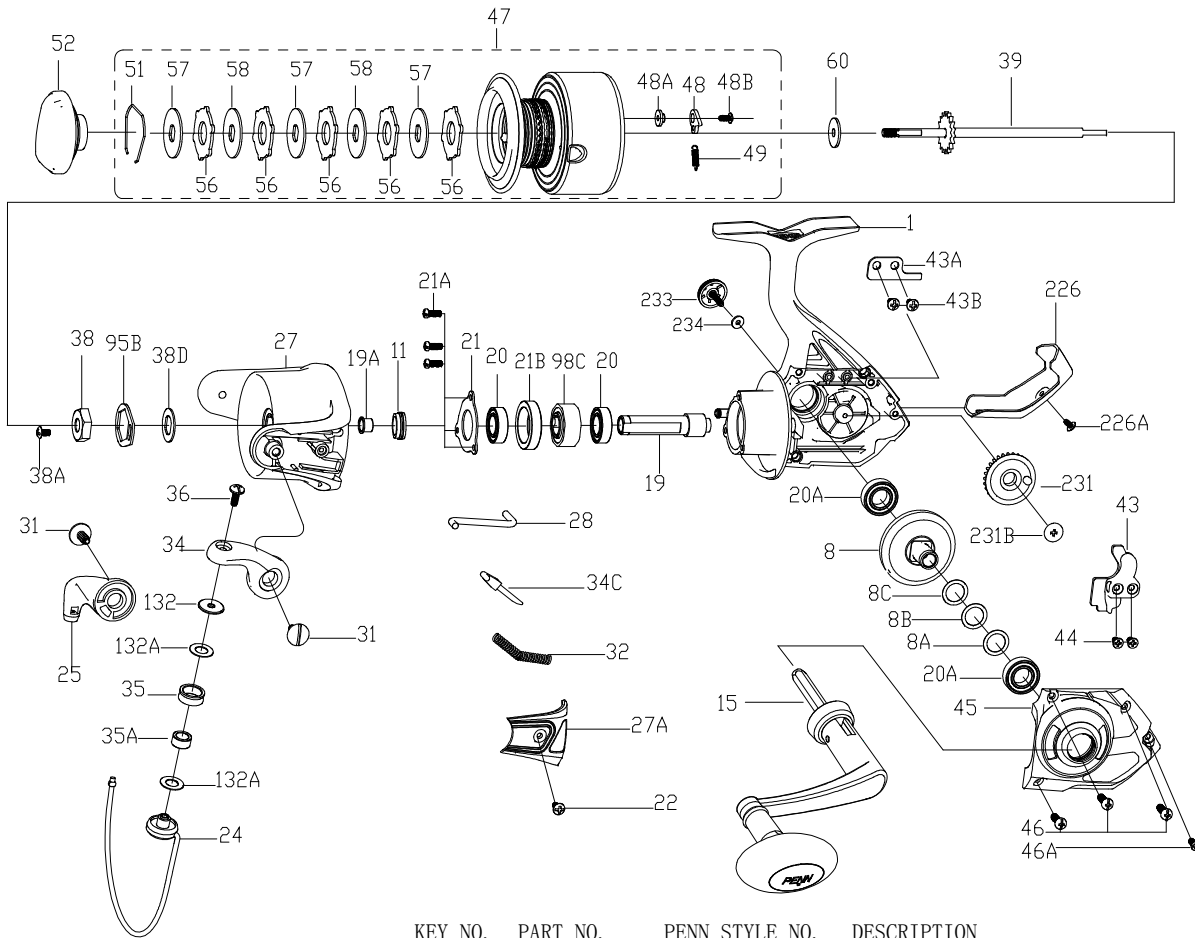

PARTS LIST FOR MODEL AS WRTH5000

KEY NO.	PART NO.	PENN STYLE NO.	DESCRIPTION
21B	1324209	21B-BTLII5000	Collar
22	1204018	22-6000PUR	Bail Pivot Cover Screw
24	1514970	24-WRTH5000	Bail Wire
25	1514971	25-WRTH5000	Bail Holder
27	1514972	27-WRTH5000	Rotor
27A	1365738	27A-FRCII5000	Bail Pivot Cover
28	1365739	28-FRCII5000	Trip Lever
31	1365740	31-FRCII5000	Bail Arm Screw (2 req)
32	1308101	32-CFT5000	Bail Spring
34	1308102	34-CFT5000	Bail Arm
34C	1191652	34C-5000SG	Pivot Arm
35	1308066	35-CFT3000	Line Roller
35A	1308067	35A-CFT3000	Line Roller Bushing
36	1191699	36-3000SG	Bail Stud Screw
38	1204049	38-5000PUR	Rotor Nut
38A	1365741	38A-FRCII5000	Rotor Locking Plate Screw
38D	1308104	38D-CFT5000	Rotor Nut Washer
39	1514973	39-WRTH5000	Main Shaft Assembly
43	1485579	43-PURIII5000	Crosswind Block
43A	1191820	43A-5000SG	Crosswind Block Plate
43B	1203997	43B-3000PUR	Screw (2 req)
44	1191845	44-5000SG	Crosswind Block Screw (2 req)
45	1514974	45-WRTH5000	Housing Cover
46	1485574	46-PURIII5000	Housing Cover Screw (3 req)
46A	1485575	46A-PURIII5000	Housing Cover Screw
47	1514975	47-WRTH5000	Spool Assembly
48	1211625	48-5000SG	Click Tongue
48A	1211626	48A-5000SG	Click Tongue Washer
48B	1192658	22-2000SG	Spool Click Screw
49	1211627	49-5000SG	Click Tongue Spring
51	1308112	51-CFT5000	Drag Retaining Ring
52	1514976	52-WRTH5000	Drag Knob Assembly
56	1192036	56-5000SG	Drag Washer (5 req)
57	1514977	57-WRTH5000	Keyed Washer (3 req)
58	1192053	58-5000SG	Eared Washer (2 req)
60	1514978	60-WRTH5000	Thrust Washer
95B	1308115	95B-CFT5000	Rotor Locking Plate
98C	1485497	98C-PURIII5000	Clutch/Sleeve Assembly
132	1192296	132-3000SG	Roller Washer
132A	1192302	132A-3000SG	Line Roller Washer (2 req)
226	1485576	226-PURIII5000	Rear Cover
226A	1485216	226A-PURIII3000	Rear Cover Screw
231	1485577	231-PURIII5000	Crosswind Gear
231B	1485578	231B-PURIII5000	Screw Crosswind Gear
233	1514979	233-WRTH5000	Lock Knob
234	1514980	234-WRTH5000	Lock Knob Washer