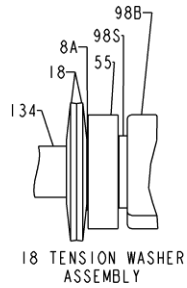

PARTS LIST FOR MODEL TRQ15B & TRQ15G & TRQ15BEU

REEL ASM NO. 1206072 & 1236677 & 1207742

KEY NO.	PART NO.	ORIGINAL PENN NO.	DESCRIPTION
1	1228840	001 TRQ15	R.S. Plate Asm (Black/Gold)
1	1243341	001 TRQ15G	R.S. Plate Asm (Gold/Black)
1A	1228854	001ATRQ15	Plate, R.S. Inner
1D	1228865	001DTRQ15	Gear Cover (Black)
1D	1243352	001DTRQ15S	Gear Cover (Silver)
4	1180755	004 060	Graphite Washer
4A	1180770	004 300T	Graphite Washer
5	1229005	005 TRQ15	Main Gear Asm
6	1237037	006 TRQ40	Drag Washer, Tab (3 req)
8	1229041	008 TRQ40	Detent Spring Retainer
8A	1229050	008ATS7-8	Shim
8B	1181056	008 060	Tension Washer
10	1229306	010 TRQ40	Drag Star Asm (Black)
10	1243355	010 TRQ40G	Drag Star Asm (Gold/Silver)
10B	1181218	010B2.5FR	Detent Spring
11	1229315	011 TRQ25	Jack
12	1181271	012 555	Yoke
12A	1229319	012ATRQ40	Yoke Pin (2 req)
13	1229339	013 TRQ15	Pinion
13R	1229364	013RTRQ40	Retaining Ring
15	1229374	015 TRQ40	Dog Asm (2 req)
18	1181623	018 505	Tension Washer (2 req)
18A	1181624	018 525	Yoke Spring (2 req)
19	1229428	019 TRQ15	Eccentric