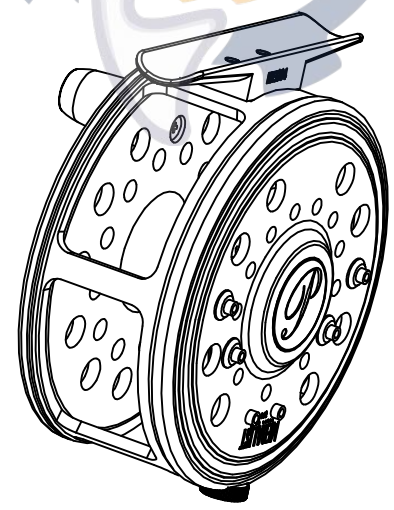

PFL FLY Medalist 3/4 5/6 7/8
1370768, 1370769, 1370770

| ITEM | Description | PART NO. | | |
|------|-------------------------|----------------|----------------|----------------|
| | | 1370768 3/4 | 1370769 5/6 | 1370770 7/8 |
| 1 | Spool Assembly | 1381428 | 1381468 | 1381470 |
| 2 | Frame Assembly | 1381449 | 1381469 | 1381471 |
| 3 | Reel Foot | | 1381450 | |
| 4 | Reel Foot Screw | | 1381451 | |
| 5 | Release Lever | | 1381452 | |
| 6 | Lever Spring | | 1381453 | |
| 7 | Spool Cap | | 1381454 | |
| 8 | Cap Screw | | 1381455 | |
| 9 | Handle Screw | | 1381456 | |
| 10 | Handle Collar | | 1381457 | |
| 11 | Handle Knob | | 1381458 | |
| 12 | Handle Rivet | | 1381459 | |
| 13 | Clicker Spring | 1381460 | 1381799 | 1381472 |
| 14 | Clicker | | 1381461 | |
| 15 | Complete Spool Assembly | 1385522 | 1385523 | 1385524 |