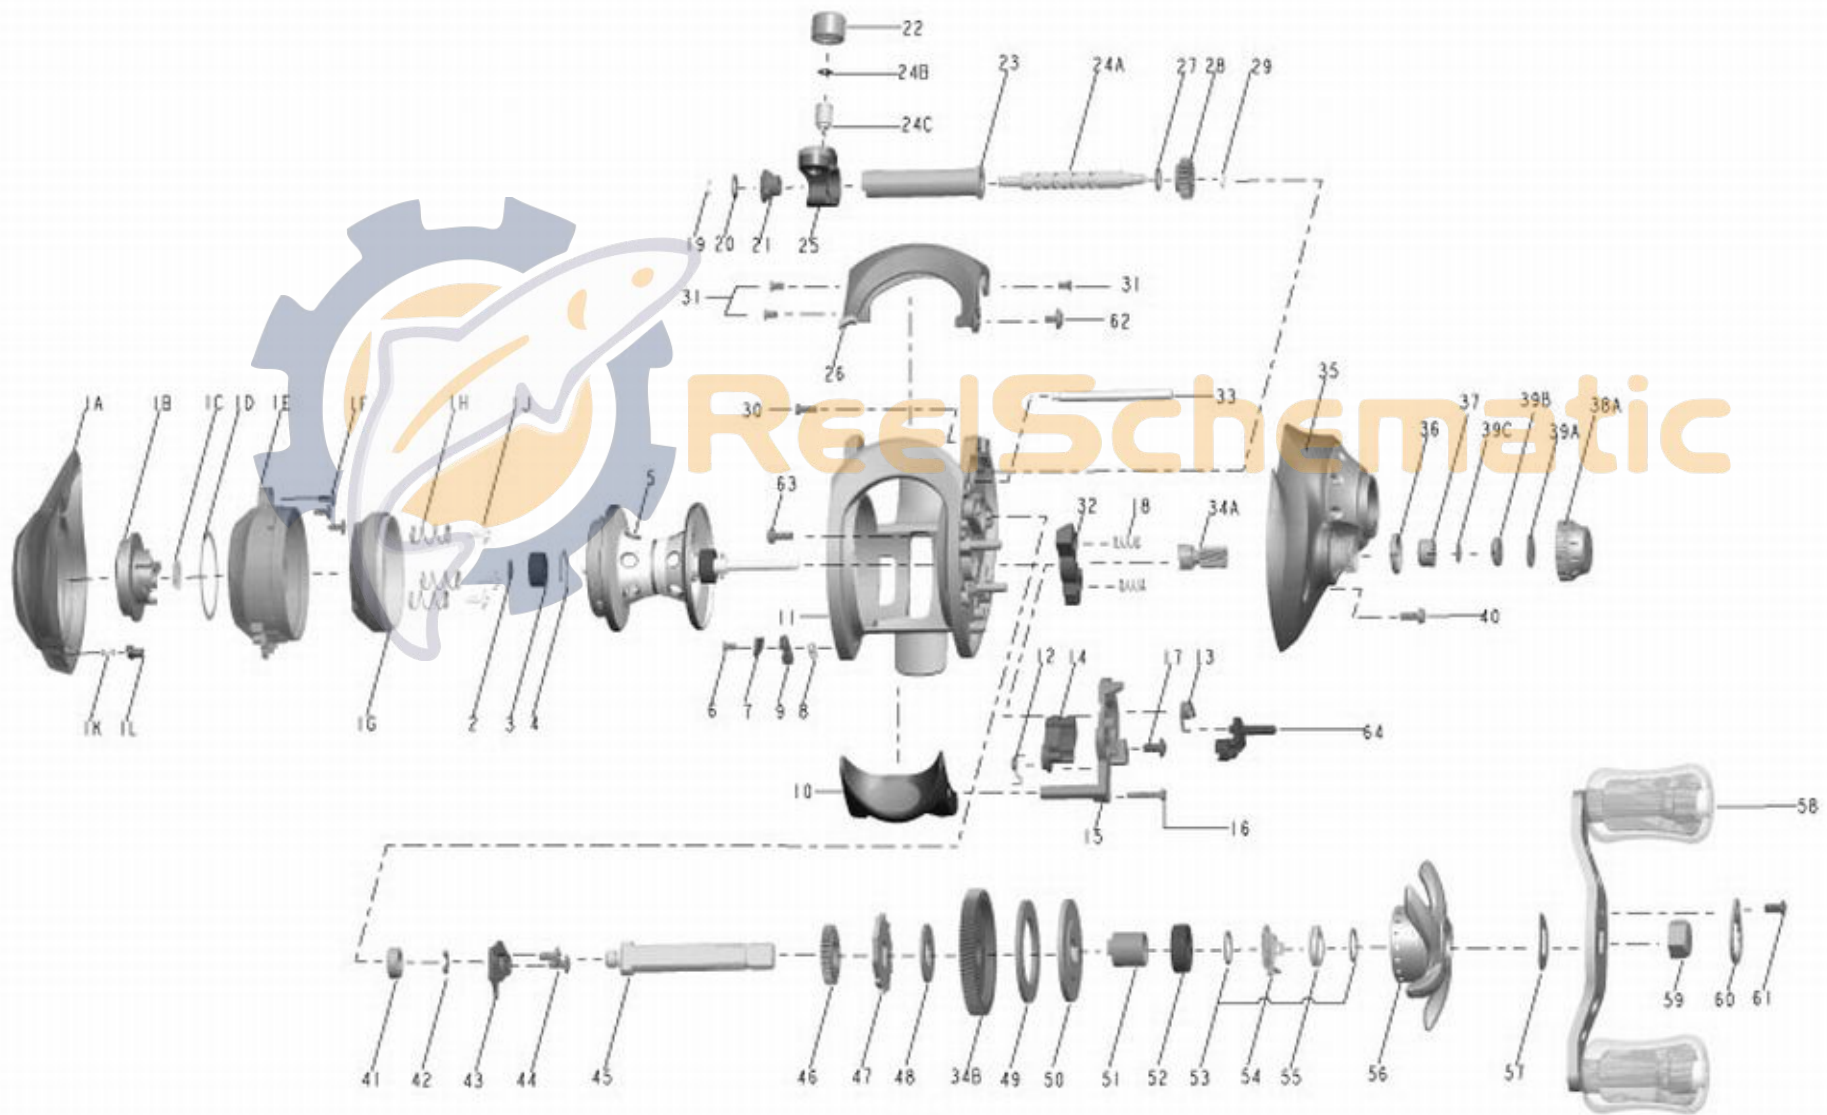

QUANTUM[®]

Code Red

CDR1070CX

1:1 1.000

Code Red
CDR1070CX

Quantum Code CDR1070CX Bait Cast Reel Part List

Key #	Description	Part No.	Key #	Description	Part No.
1	Palm Side Cover Kit	KW4023-05	29	Worm Shaft E-Clip (Gear Side)	NX090-01
1A	Part Not Available	N/A	30	Gear Side Cover Screw "B"	LW123-01
1B	Part Not Available	N/A	31	Front Support Screw "A"	KW107-01
1C	Part Not Available	N/A	32	Pinion Yolk	KW025-01
1D	Part Not Available	N/A	33	Pillar	KW061-01
1E	Part Not Available	N/A	34	Gear Kit	KW4011-01
1F	Part Not Available	N/A	34A	Part Not Available	N/A
1G	Part Not Available	N/A	34B	Part Not Available	N/A
1H	Part Not Available	N/A	35	Gear Side Cover Assembly	KW324-10
1J	Part Not Available	N/A	36	Spool Tension Knob O-Ring	QW101-01
1K	Part Not Available	N/A	37	Spool Tension Knob Bearing	SW117-01
1L	Part Not Available	N/A	38	Spool Tension Knob Kit	KW4033-01
2	Part Not Available	N/A	38A	Part Not Available	N/A
3	Part Not Available	N/A	39	Part Not Available	N/A
4	Part Not Available	N/A	39	Spool Tension Washer Kit	QW4032-01
2	Spool Shaft Washer (Palm Side)	QW032-04	39A	Part Not Available	N/A
3	Spool Shaft Ball Bearing (Palm Side)	QV017-01	39B	Part Not Available	N/A
4	Bearing Clip Ring	HV080-01	39C	Part Not Available	N/A
5	Spool Assembly	KW321-04	40	Gear Side Cover Screw "A"	BV123-01
6	Locking Lever Retainer Screw	KW107-01	41	Crank Shaft Bearing (Frame Side)	SW017-01
7	Locking Lever Retainer	KW056-01	42	Crank Shaft E-Clip	QW120-01
8	Locking Lever Spring	KW096-01	43	Crank Shaft Retainer Plate	KW002-01
9	Locking Lever	KW119-01	44	Crank Shaft Retainer Plate Screw	QW125-02
10	Thumb Bar Assembly	KW309-02	45	Crank Shaft	KW008-01
11	Part Not Available	N/A	46	Worm Shaft Drive Gear	ZW112-01
12	Kick Lever Spring	KW097-01	47	Trip Ratchet	KW083-01
13	Release Slider Spring	MW104-01	48	Trip Ratchet Washer	QW111-01
14	Kick Lever	KW077-01	49	Drag Washer	UX059-01
15	Release Slider	KW039-01	50	Drag Key Washer	KW045-01
16	Thumb Bar Screw	ZW053-01	51	One Way Clutch Sleeve	KW052-01
17	Release Slider Screw	KW125-01	52	Crank Shaft Bearing (Handle Side)	TW058-02
18	Pinion Yolk Spring	KW040-01	53	Star Drag Washer	KW032-01
19	Worm Shaft E-Clip (Palm Side)	NX090-01	54	Star Drag Clicker Spring Assembly	ZW4114-01
20	Worm Shaft Washer (Palm Side)	KW038-01	55	Star Drag Spring Washer	JX046-01
21	Worm Shaft Bushing	KW067-01	56	Star Drag Assembly	KW355-03
22	Line Guide Pawl Screw	KW007-01	57	Handle Spring Washer	QW054-01
23	Worm Shaft Guide	KW016-01	58	Handle Assembly	KW318-02
24	Worm Shaft Kit	KW4072-01	59	Handle Nut	KW003-01
24A	Part Not Available	N/A	60	Handle Nut Retainer	KW034-02
24B	Part Not Available	N/A	61	Handle Nut Retainer Screw	KW057-01
24C	Part Not Available	N/A	63	Gear Side Cover Screw "C"	KW123-01
25	Line Guide Carrier Assembly	KW347-02	64	Flippin' Lever	KW087-01
26	Front Support	KW099-01	65	Star Drag Washer "B"	N/A
27	Worm Shaft Washer (Gear Side)	KW035-01			
28	Worm Shaft Pinion Gear	HV085-01			