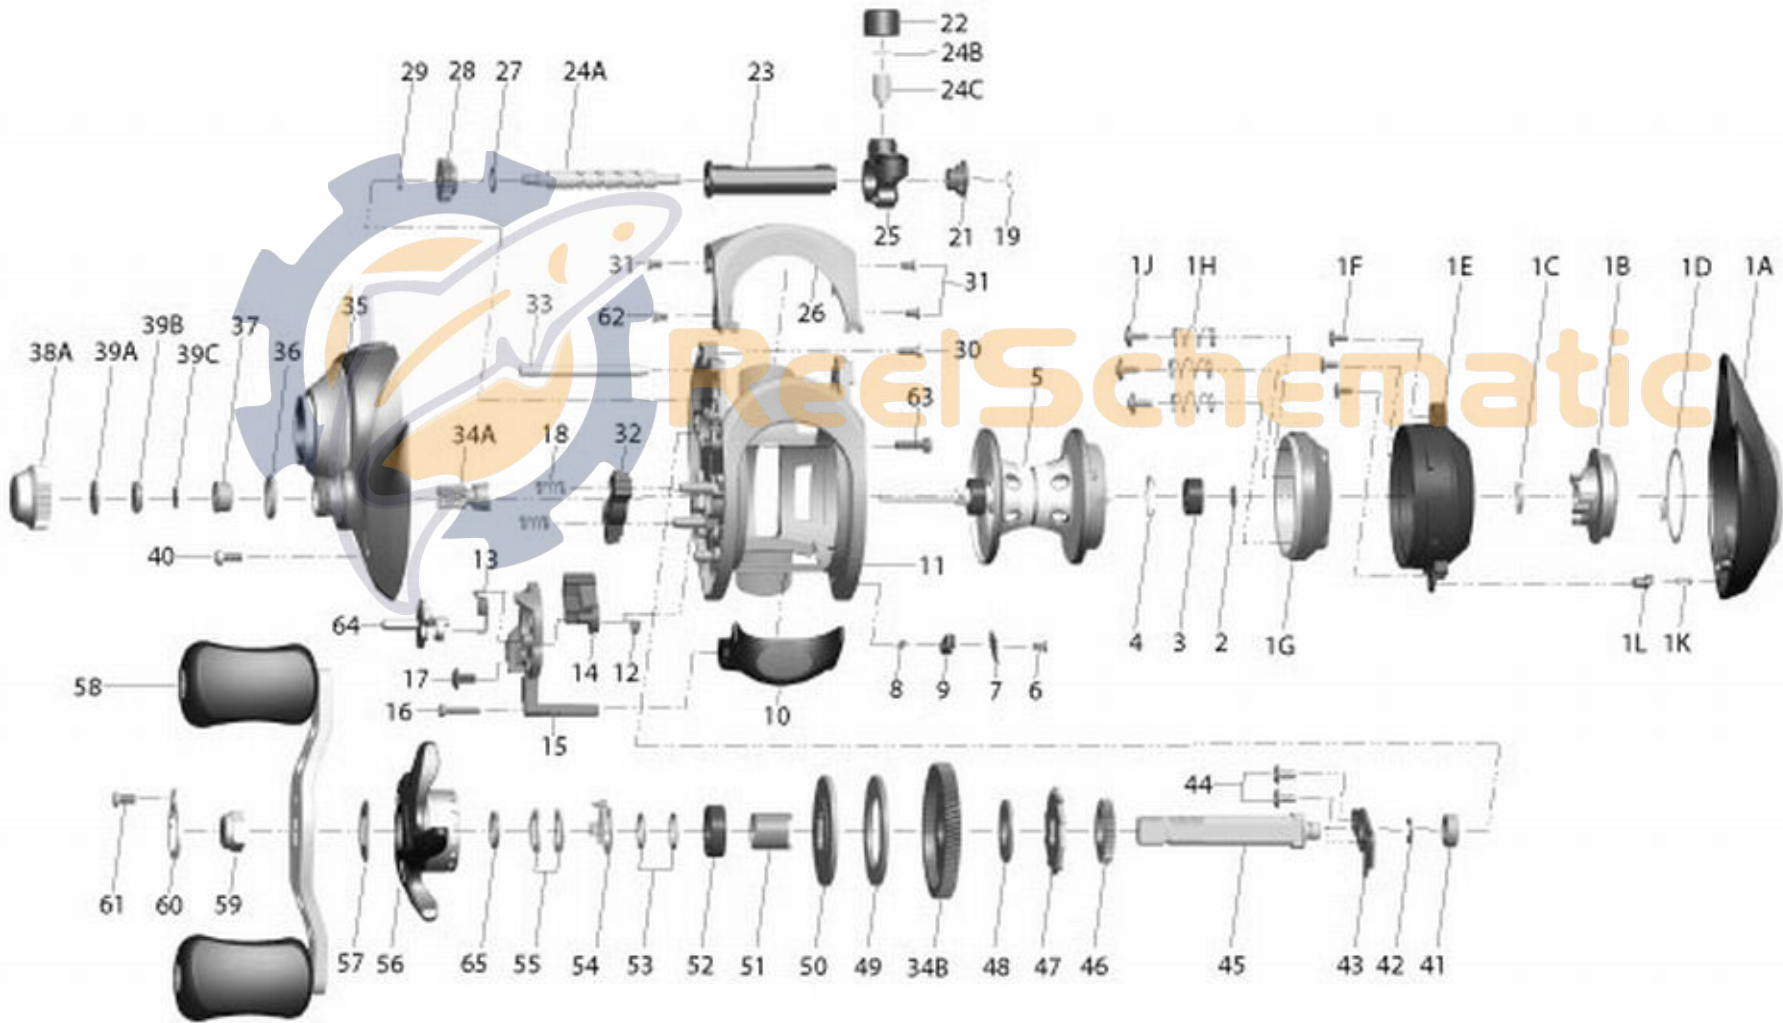

### CDR1071CX

**Code Red**  
**CDR1071CX**

**Quantum Code CDR1071CX Bait Cast Reel Part List**

Key #	Description	Part No.	Key #	Description	Part No.
1	Palm Side Cover Kit	LW4023-05	29	Worm Shaft E-Clip (Gear Side)	NX090-01
1A	Part Not Available	N/A	30	Gear Side Cover Screw "B"	LW123-01
1B	Part Not Available	N/A	31	Front Support Screw "A"	KW107-01
1C	Part Not Available	N/A	32	Pinion Yolk	LW025-01
1D	Part Not Available	N/A	33	Pillar	KW061-01
1E	Part Not Available	N/A	34	Gear Kit	KW4011-02
1F	Part Not Available	N/A	34A	Part Not Available	N/A
1G	Part Not Available	N/A	34B	Part Not Available	N/A
1H	Part Not Available	N/A	35	Gear Side Cover Assembly	LW324-07
1J	Part Not Available	N/A	36	Spool Tension Knob O-Ring	QW101-01
1K	Part Not Available	N/A	37	Spool Tension Knob Bearing	SW117-01
1L	Part Not Available	N/A	38	Spool Tension Knob Kit	KW4033-01
2	Part Not Available	N/A	38A	Part Not Available	N/A
3	Part Not Available	N/A	39	Part Not Available	N/A
4	Part Not Available	N/A	39	Spool Tension Washer Kit	QW4032-01
2	Spool Shaft Washer (Palm Side)	QW032-04	39A	Part Not Available	N/A
3	Spool Shaft Ball Bearing (Palm Side)	QV017-01	39B	Part Not Available	N/A
4	Bearing Clip Ring	HV080-01	39C	Part Not Available	N/A
5	Spool Assembly	LW321-04	40	Gear Side Cover Screw "A"	BV123-01
6	Locking Lever Retainer Screw	KW107-01	41	Crank Shaft Bearing (Frame Side)	SW017-01
7	Locking Lever Retainer	LW056-01	42	Crank Shaft E-Clip	QW120-01
8	Locking Lever Spring	KW096-01	43	Crank Shaft Retainer Plate	LW002-01
9	Locking Lever	LW119-01	44	Crank Shaft Retainer Plate Screw	QW125-02
10	Thumb Bar Assembly	LW309-01	45	Crank Shaft	LW008-01
11	Part Not Available	N/A	46	Worm Shaft Drive Gear	ZW112-01
12	Kick Lever Spring	LW097-01	47	Trip Ratchet	KW083-01
13	Release Slider Spring	LW104-01	48	Trip Ratchet Washer	QW111-01
14	Kick Lever	LW077-01	49	Drag Washer	UX059-01
15	Release Slider	LW039-01	50	Drag Key Washer	KW045-01
16	Thumb Bar Screw	ZW053-01	51	One Way Clutch Sleeve	KW052-01
17	Release Slider Screw	KW125-01	52	Crank Shaft Bearing (Handle Side)	TW058-02
18	Pinion Yolk Spring	KW040-01	53	Star Drag Washer	KW032-01
19	Worm Shaft E-Clip (Palm Side)	NX090-01	54	Star Drag Clicker Spring Assembly	ZW4114-01
20	Worm Shaft Washer (Palm Side)	KW038-01	55	Star Drag Spring Washer	JX046-01
21	Worm Shaft Bushing	KW067-01	56	Star Drag Assembly	LW355-01
22	Line Guide Pawl Screw	KW007-01	57	Handle Spring Washer	QW054-01
23	Worm Shaft Guide	KW016-01	58	Handle Assembly	KW318-02
24	Worm Shaft Kit	KW4072-01	59	Handle Nut	KW003-01
24A	Part Not Available	N/A	60	Handle Nut Retainer	KW034-02
24B	Part Not Available	N/A	61	Handle Nut Retainer Screw	KW057-01
24C	Part Not Available	N/A	63	Gear Side Cover Screw "C"	KW123-01
25	Line Guide Carrier Assembly	KW347-02	64	Flippin' Lever	LW087-01
26	Front Support	LW099-01	65	Star Drag Washer "B"	KW032-02
27	Worm Shaft Washer (Gear Side)	KW035-01			
28	Worm Shaft Pinion Gear	HV085-01			