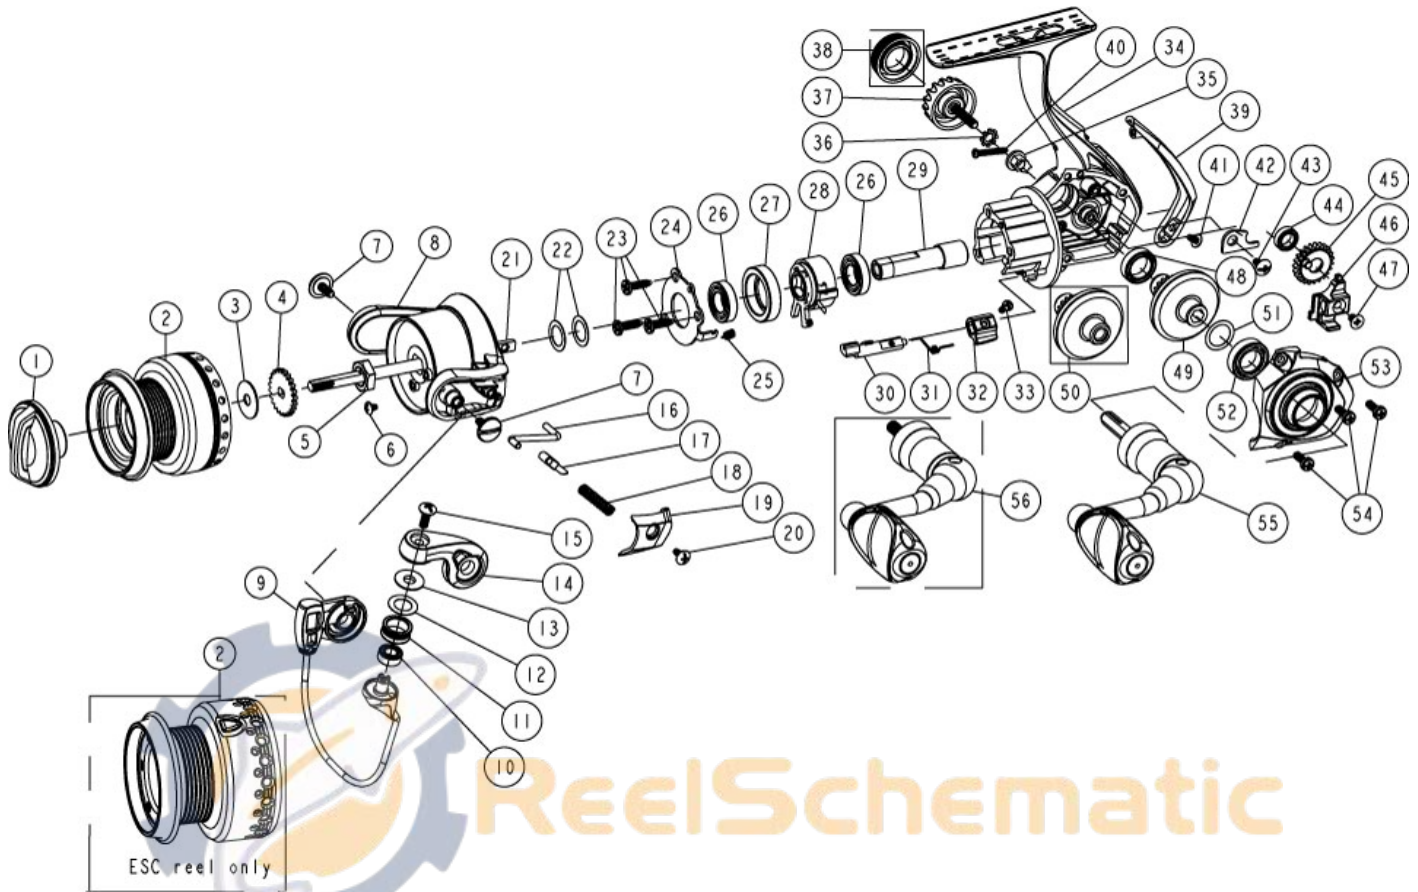

QUANTUM[®]

AC10PTi

Quantum AC10PTi Spinning Reel Part List

Key #	Description	Part No.	Key #	Description	Part No.
1	Drag Knob Assembly	AAA332-01	27	Clutch Bearing Adapter	AAA190-01
2	Spool Assembly	AAA320-01	28	Clutch Unit	AAA363-01
3	Spool Adjust Washer	BAA030-01	29	Pinion	AAA011-01
4	Click Gear	BAA037-01	30	Stopper Cam	BAA090-01
5	Rotor Nut	AAA006-01	31	Stopper Cam Spring	AAA089-01
6	Rotor Nut Lock Screw	BAA094-01	32	Stopper Lever	BAA059-01
7	Arm Lever Screw	BAA042-01	33	Stopper Lever Screw	BAA135-01
8	Rotor	AAA009-01	34	Body Assembly	AAA301-01
9	Bail Assembly	AAA347-01	38	Handle Screw Assembly	BAA354-01
10	Line Roller Ball Bearing	GH202-01	39	Body Rear Cap	AAA140-01
11	Line Roller	BAA004-01	40	Rear Cap Screw (Front)	CAA168-01
12	Line Roller Washer	BAA102-01	41	Tapping Screw	CAA094-01
13	Line Roller Collar	CAA102-01	42	O/S Slider Retainer	AAA078-01
14	Arm Lever	AAA007-01	43	Screw	BAA077-01
15	Line Roller Screw	BAA108-01	44	O/S Gear Ball Bearing	CT157-02
16	Kick Lever	AAA019-01	45	O/S Gear	AAA053-01
17	Acuator	AAA031-01	46	O/S Slider	AAA025-01
18	Actuator Spring	AAA022-01	47	Main Shaft Screw	BAA100-01
19	Arm Lever Cover	AAA087-01	48	Body Ball Bearing	BAA157-01
20	Arm Lever Cover Screw	CW125-01	49	Drive Gear	AAA012-01
21	Main Shaft	AAA015-01	51	Drive Gear Adjust Wahser	BAA105-01
22	Rotor Adjust Washer	AAA110-01	52	Side Cover Ball Bearing	CAA157-01
23	Tapping Screw (Flat head)	CAA057-01	53	Side Cover Assembly	AAA323-01
24	Clutch Stack Retainer	AAA040-01	54	Side Cover Screw	AAA057-01
25	Clutch Spring	AAA216-01	56	Handle Assembly	AAA418-01
26	Clutch Retainer Ball Bearing	AAA028-01			