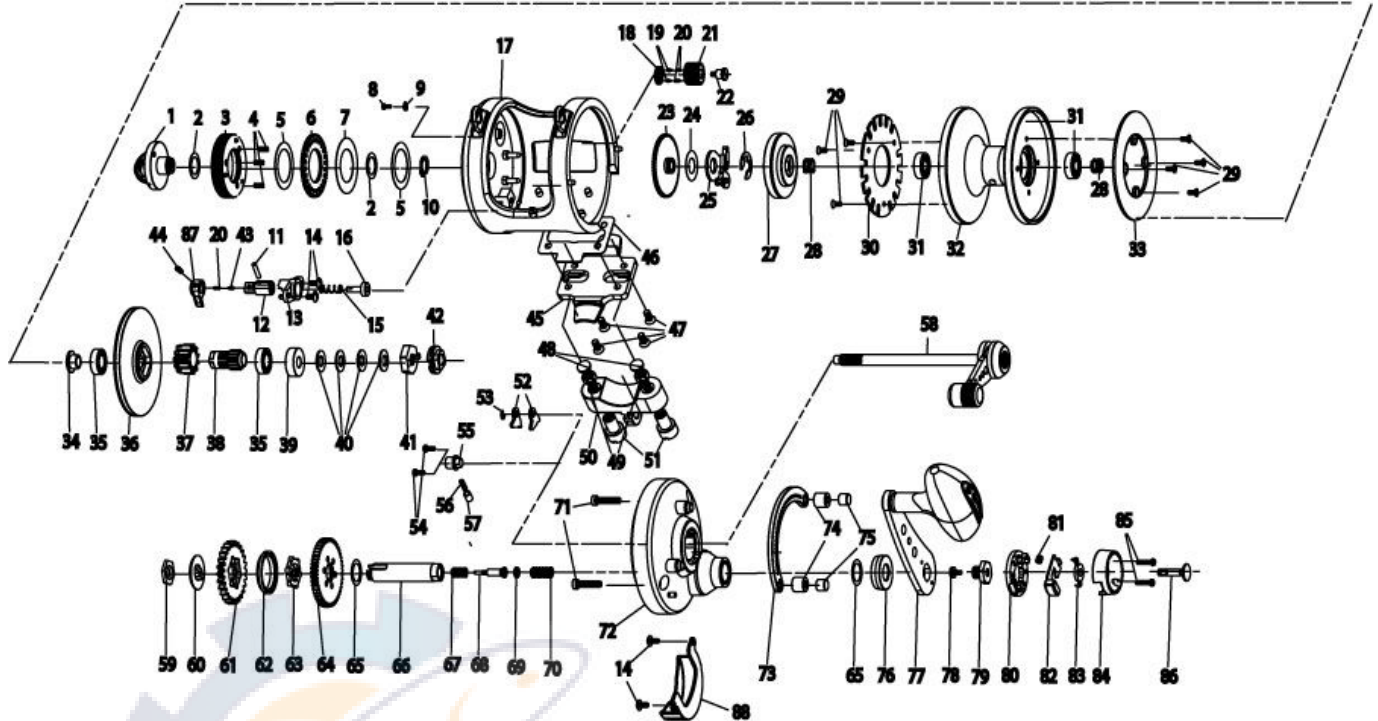

QUANTUM

Aruba ALD20

Quantum Aruba					
Key No.	Description	Part No.	Key No.	Description	Part No.
		ALD 20			ALD 20
1	Clamp Nut Assembly	JF319-01	45	Reel Foot	KF106-01
2	Clamp Nut Washer	KF121-01	46	Reel Foot Gasket	JF155-01
3	Pre Set Knob Assembly	KF329-01	47	Reel Foot Screw	JF057-01
4	Pre Set Knob Spring	JF096-01	48	Rod Clamp Bolt	JF125-01
5	Pre Set Gear Washer - B	KF038-01	49	Rod Clamp Bolt Holder Nut	JF003-01
6	Pre Set Gear - A	JF029-01	50	Rod Clamp	JF154-01
7	Pre Set Gear Washer - A	JF035-01	51	Rod Clamp Nut	KF003-01
8	Pre Set Knob Locking Screw	KF050-01	52	Anti Reverse Pawl	JF063-01
9	Pre Set Knob Locking Plate	KF010-01	53	E-Clip	NX092-01
10	Clamp Nut Retainer	JF075-01	54	Anti Reverse Spring Holder Screw	BV123-01A
11	Bait Click Acuator Pin	JF102-01	55	Anti Riverse Spring Holder	KF129-01
12	Bait Click Acuator	JF157-01	56	Anti Riverse Spring	JF070-01
13	Bait Click Cam	JF156-01	57	Anti Reverse Spring Post	JF103-01
14	Bait Click Cam Screw	CW107-02	58	Spool Shaft Assembly	JF315-01
15	Bait Click Spring	JF110-01	59	Crank Shaft Nut	KF019-01
16	Bait Click Pawl	JF114-01	60	Spacer - A	JF160-01
17	Frame Assembly	JF301-01	61	Low Speed Drive Gear	JF012-01
18	Pre Set Idle Gear Click Plate	KF113-01	62	Spacer - B	KF160-01
19	Pre Set Idle Gear Click Pin	JF108-01	63	Gear Shifting Plate	JF036-01
20	Pre Set Idle Gear Click Spring	KF070-01	64	High Speed Drive Gear	KF012-01
21	Pre Set Idle Gear	JF112-01	65	Washer	JF032-01
22	Pre Set Idle Gear Screw	KF057-01	66	Crank Shaft	JF008-01
23	Pre Set Gear - B	JF085-01	67	Gear Shifting Plate Spring	KF096-01
24	Drag Stopper Plate Washer	KF032-01	68	Shifting Pin	KF093-01
25	Drag Stopper Plate Assembly	JF310-01	69	Bushing	JF132-01
26	E-Clip	KF020-01	70	Gear Shifting Spring	KF165-01
27	Left Drag Plate Assembly	KF348-01	71	Quadrant Anchor Screw	KF053-01
28	Pressure Release Spring	KF040-01	72	Gear Side Cover Assembly	JF324-01
29	Screw	TW107-02	73	Quadrant	JF152-01
30	Bait Click Ratchet	JF113-01	74	Quadrant Spacer	KF094-01
31	Ball Bearing	KF017-01	75	Quadrant Anchor	KF088-01
32	Spool Assembly	JF321-01	76	Handle Collar	JF081-01
33	Drag Washer	JF045-01	77	Handle Assembly	KF318-01
34	Bushing	JF067-01	78	Button Screw	JF053-01
35	Ball Bearing	CP058-01	79	Handle Nut	KF125-01
36	Right Drag Plate Assembly	JF348-01	80	Handle Nut Retainer	JF034-01
37	Low Speed Pinion Gear	JF011-01	81	Shifting Button Spring	JF071-01
38	High Speed Pinion Gear	KF011-01	82	High Speed Shifting Button Assembly	KF362-01
39	Bearing Pocket	KF067-01	83	Button Cover	JF131-01
40	Drag Spring Washer	JF046-01	84	Handle Nut Cap	JF145-01
41	Drag Cam - B	JF153-01	85	Handle Nut Cap Screw	KF123-01
42	Drag Cam - A	JF028-01	86	Low Speed Shifting Button	JF062-01
43	Bait Click Lever Spring Pin	KF108-01	87	Bait Click Lever	JF109-01
44	Bait Click Lever Screw	JF107-01	88	Gear Cover	N/A