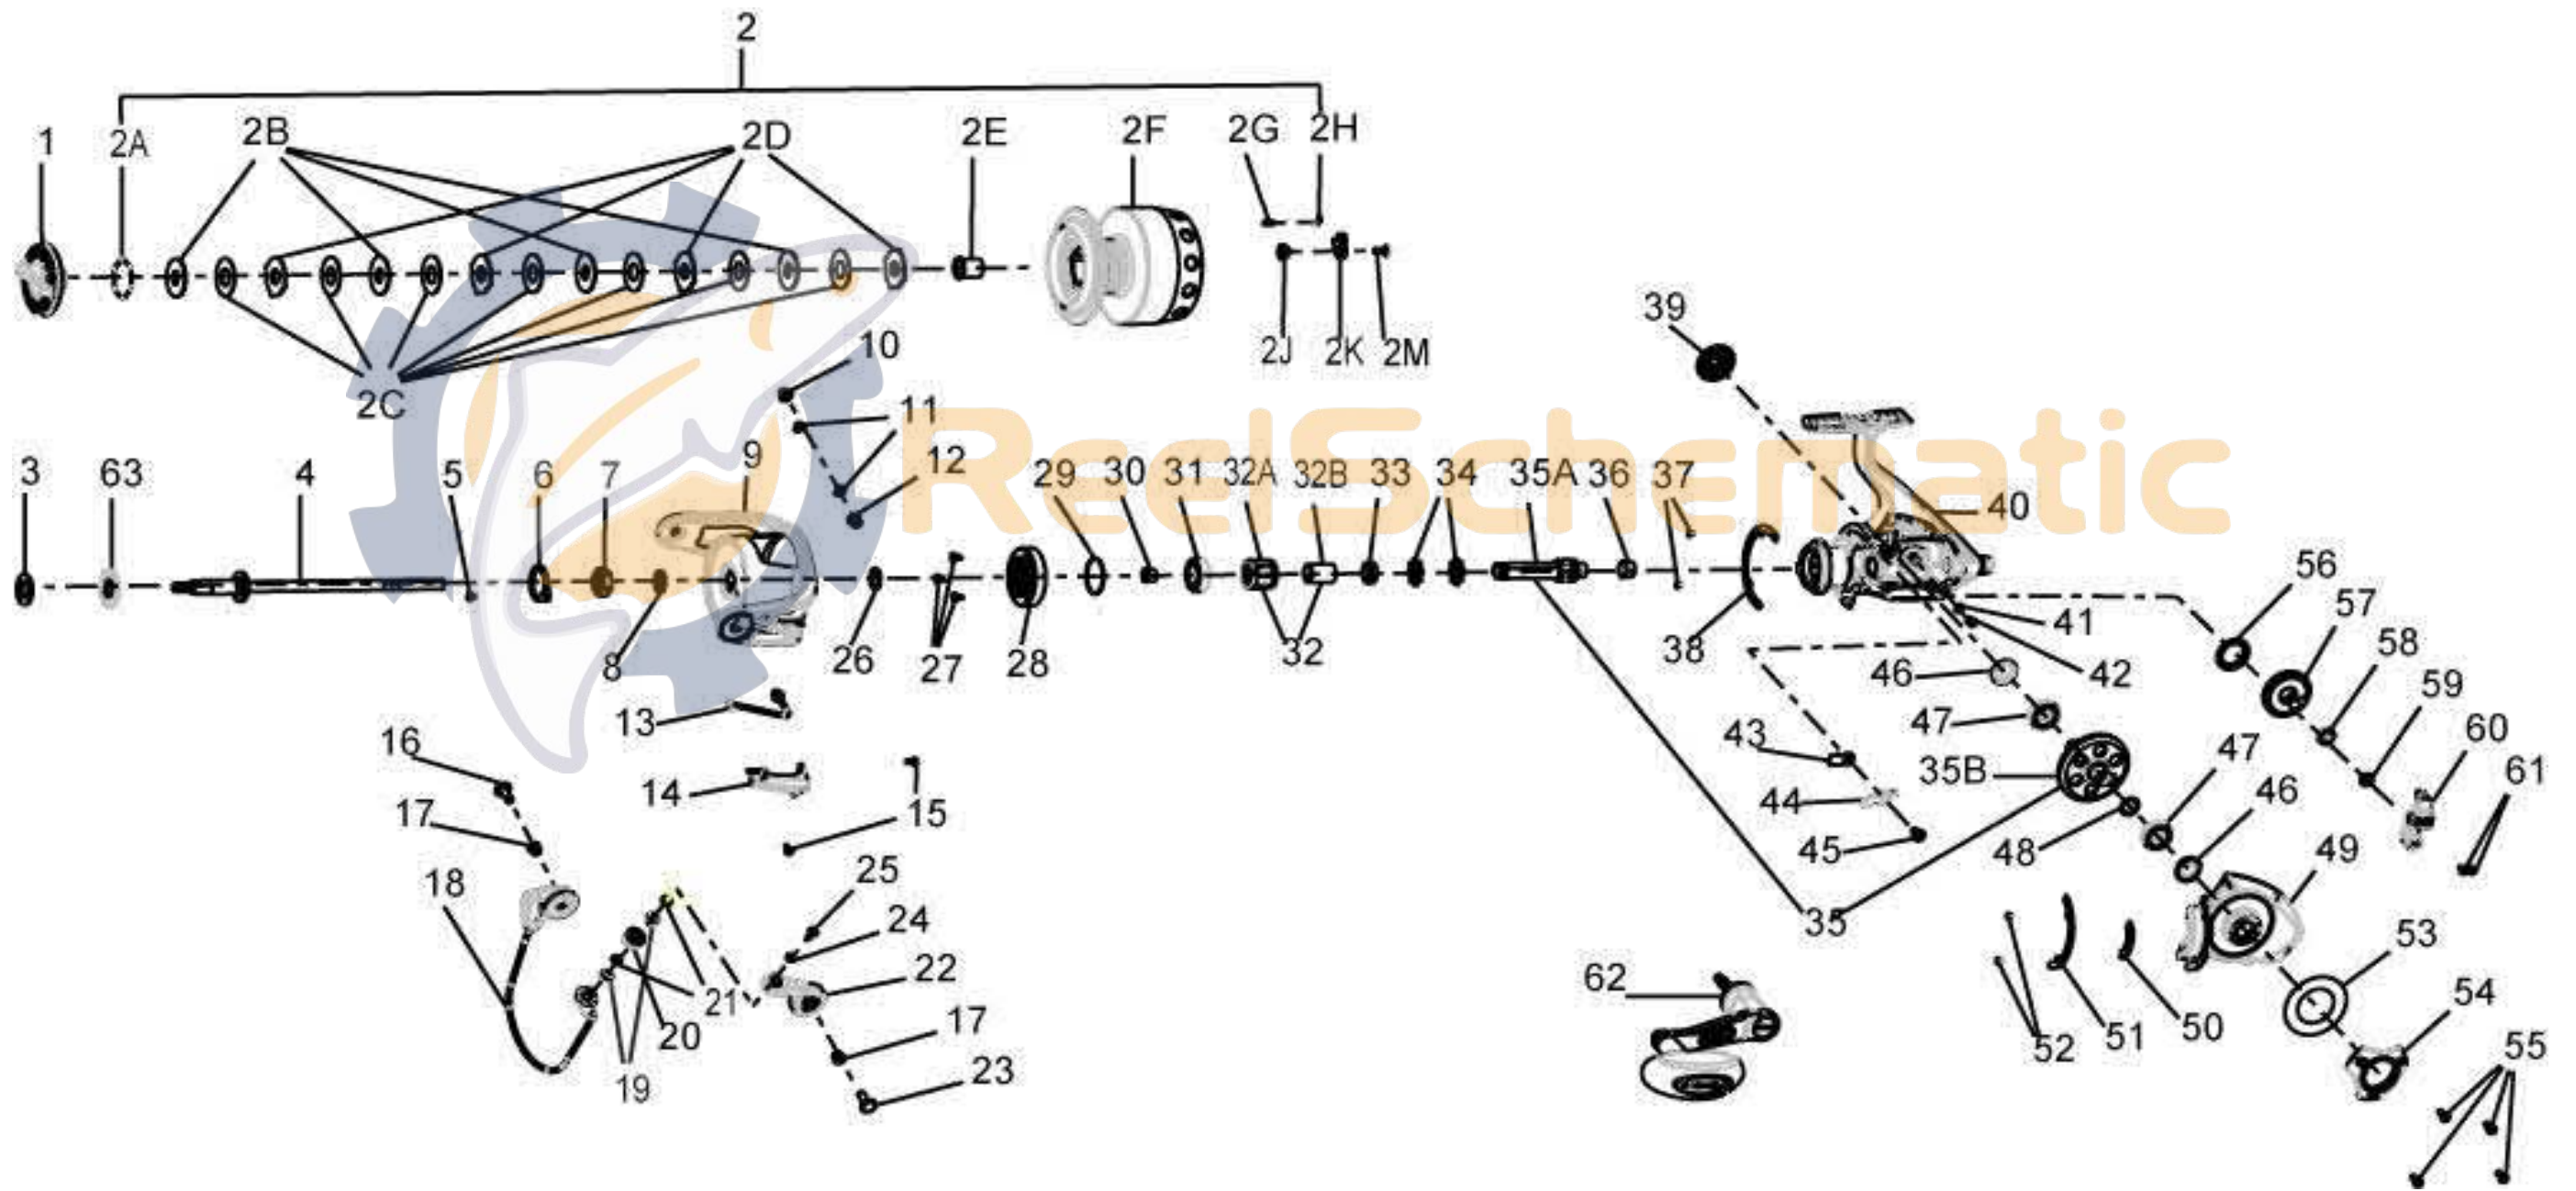

QUANTUM[®]

BSP100PTsE

BSP100PTsE

Quantum BSP100PTsE Spinning Reel Part List

Key #	Description	Part No.	Qty.	Key #	Description	Part No.	Qty.
1	Drag Knob Assembly	RAB332-02	1	29	O-Ring	VBP164-01	1
2	Spool Kit Include	TAB420-01	1	30	Pinion Bushing "Top"	TAB214-01	1
	2A - Retaining Ring	RAB038-01	1	31	Pinion Ball Bearing	DP058-01	1
	2B - Drag Washer "D"	RAB080-01	4				
	2C - Drag Washer "B"	RAB033-01	7	32-A	One Way Clutch	VBP063-01	1
	2D - Drag Washer "A"	RAB081-01	4	32-B	Clutch Sleeve	TAB139-01	1
	2E - Spool Bushing	RAB022-02	1	33	Spacer	TAB141-01	1
	2F - Spool	TAB020-01	1	34	Ratchet	TAB060-01	2
	2G - Spool Click Spring Holder	SAB114-01	1				
	2H - Spool Click Spring	TAB069-01	1	35-A	Pinion Gear	TAB011-01	1
	2J - Spool Clicker Bushing	UAB167-01	1	35-B	Drive Gear Assembly	TAB312-01	1
	2K - Spool Clicker	TAB103-01	1	36	Pinion Bushing "Bottom"	VBQ058-01	1
	2M - Spool Clicker Screw	TAB146-01	1	37	Screw	CF107-02	2
3	Spool Adjust Washer	RAA065-01	1	38	Breaking Pad "A"	TAB145-01	1
4	Main Shaft Assembly	TAB315-01	1	39	Handle Screw Cap	RAB054-01	1
5	Screw	JX125-01	2	40	Body Assembly	TAB301-02	1
6	RotorNut Retainer	TAB118-01	1	41	Washer	TAB048-01	1
7	Rotor Nut	TAB006-01	1	42	Drain Cap	TAB238-01	1
8	Washer	TAB110-01	1	43	AR Pawl Pad	TAB122-01	1
9	Rotor Assembly	TAB309-02	1	44	Anti Reverse Pawl	TAB063-01	1
10	Rotor Bushing	RAB106-02	1	45	AR Pawl Screw	TAB111-01	1
11	E-Clip	KQ034-01	1	46	Seal	TAB262-01	2
12	Rotor Bushing	RAB106-01	1	47	Ball Bearing	CF017-02	2
13	Kick Lever Unit	TAB419-01	1	48	Drive Gear Adjust Washer	DF035-01	1
14	Rotor Cover	TAB087-01	1	49	Side Cover	TAB023-02	1
15	Rotor Cover Screw	QW053-04	2	50	Seal - Side Cover	TAB254-01	1
16	Pin	RAB042-02	1	51	Breaking Pad "B"	TAB140-01	1
17	Bushing	SAB106-01	2	52	Screw	CF107-02	2
18	Bail Assembly	TAB347-02	1	53	Side Cover Cosmetic Washer	TAB075-01	1
19	Ball Bearing	CT157-02	2	54	Side Cover Cosmetic Ring	TAB142-01	1
20	Line Roller	RAB004-01	1	55	Side Cover Screw	VBP057-03	4
21	Line Roller Washer	RAB102-01	2	56	O/S Gear Bushing	UAB158-01	1
22	Arm Lever Assembly	TAB307-02	1	57	O/S Gear Assembly	TAB353-01	1
23	Pin	RAB042-01	1	58	O/S Gear Ball Bearing	CH027-01	1
24	Washer	VBP167-01	1	59	O/S Gear Screw	VAB111-01	1
25	Screw	BAA108-02	1	60	O/S Slider Assembly	TAB325-01	1
26	Washer	XAB110-01	1	61	Main Shaft Screw	RQ100-01	2
27	Screw	JX107-03	3	62	Handle Assembly	TAB318-02	1
28	Ball Bearing Holder Assembly	RAB3190-01	1	63	Spool Click Gear	SAB103-01	1