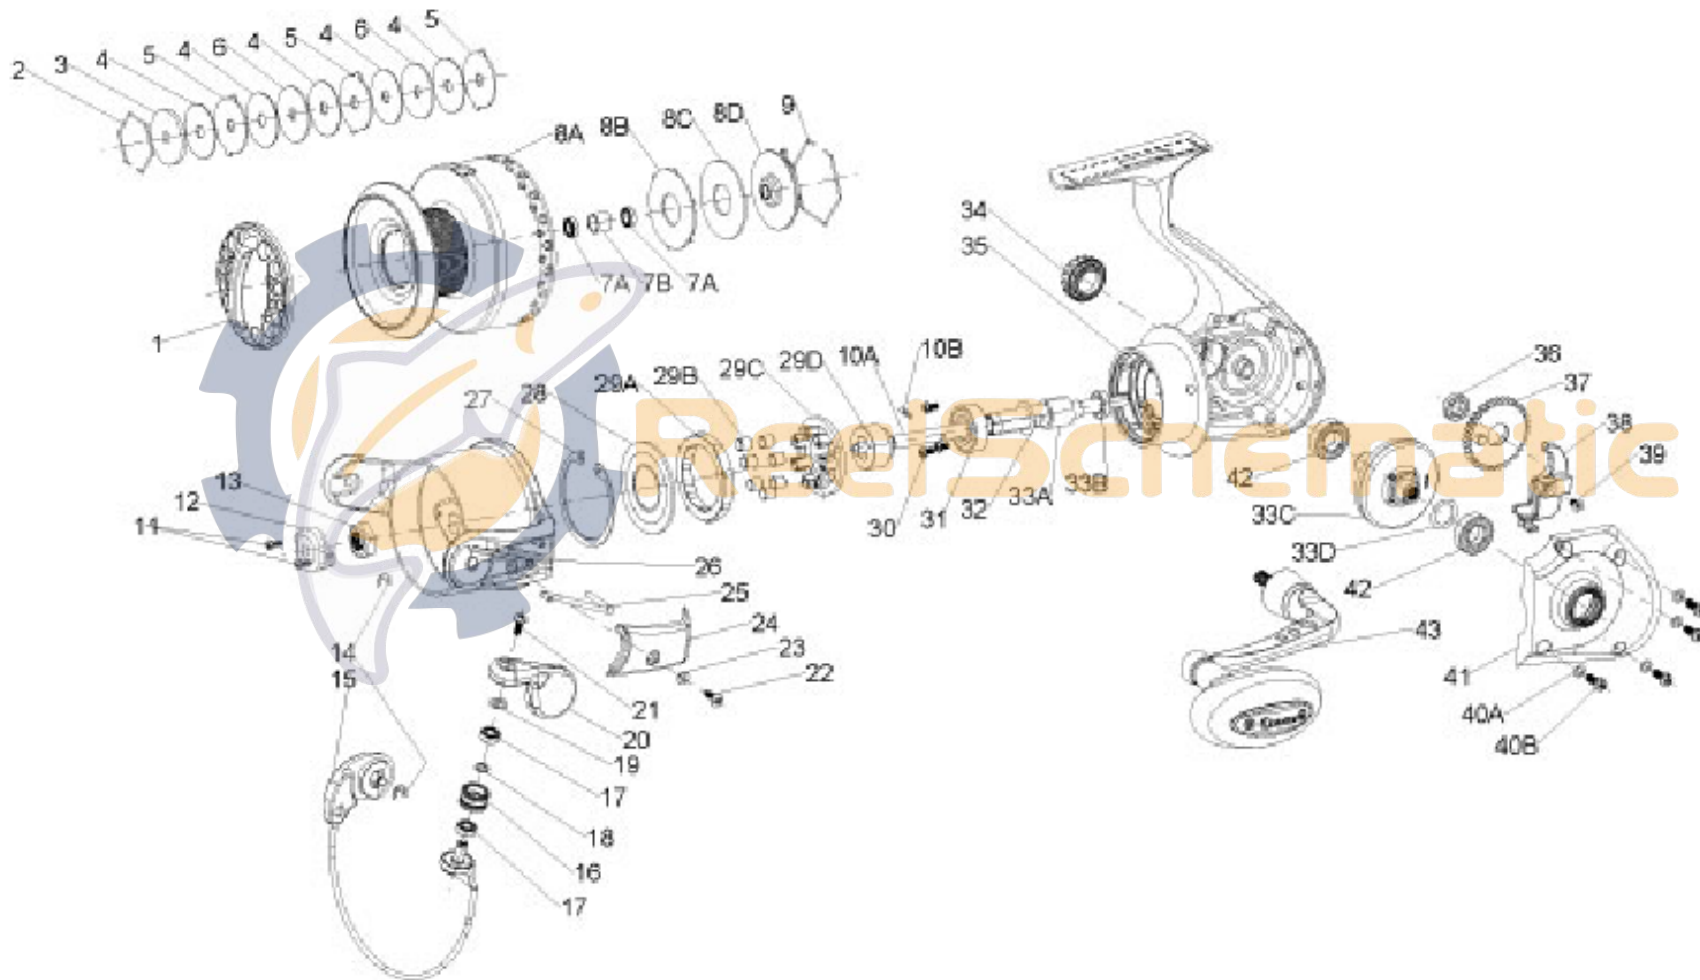

QUANTUM[®]

BSP80PTSB

BOCA CABO SERVICE PARTS DIAGRAM

BSP 70 PTSB CSP 70 PTSB
 BSP 80 PTSB CSP 80 PTSB

QUANTUM®

BSP80PTSB

Quantum BSP80PTsB Spinning Reel Part List

Key #	Description	Part No.	Key #	Description	Part No.
1	DRAG KNOB ASSEMBLY	DT332-01	20	ARM LEVER ASSEMBLY	BT407-03
2	SPOOL RETAINER - TOP	BT038-02	21	SCREW - LINE SLIDER	AQ108-01
3	DRAG WASHER "C"	CT080-01	22	A/L COVER SCREW	GU077-02
4	DRAG WASHER "B" - FRICTION	BT033-01	23	ARM LEVER COVER WASHER	SQ142-01
5	DRAG WASHER "D"	BT081-01	24	ARM LEVER COVER	DT087-01
6	DRAG WASHER "A"	BT080-01	25	KICK LEVER	DT019-01
7	SPOOL BUSHING OR BEARING KIT	BT4160-01	26	ROTOR ASSEMBLY	DT309-01
	7A - SPOOL BUSHING OR BEARING	N/A	27	RETAINER RING - CLUTCH SEAL	DT160-01
	7B - SPOOL SPACER	N/A	28	CLUTCH SEAL	QAA166-01
8	SPOOL ASSEMBLY KIT	ET4321-01	29	CLUTCH ASSEMBLY KIT	QAA4363-01
	8A - SPOOL ASSEMBLY	N/A		29A - CLUTCH LOCK RING	N/A
	2 - SPOOL RETAINER - TOP	N/A		29B - CLUTCH ROLLER (7)	N/A
	3 - DRAG WASHER "C"	N/A		29C - CLUTCH RETAINER	N/A
	4 - DRAG WASHER "B" (5) - FRICTION	N/A		29D - CLUTCH SLEEVE	N/A
	5 - DRAG WASHER "D" (3)	N/A	30	SCREW (3)	TK057-01
	6 - DRAG WASHER "A" (2)	N/A	31	PINION BALL BEARING	DT157-01
	7 - SPOOL BUSHING OR BEARING KIT	N/A	32	PINION GEAR WASHER	BT110-01
	8B - SPOOL WASHER	N/A	33	GEAR KIT	DT4011-01
	8C - DRAG WASHER "E"	N/A		33A - PINION GEAR	N/A
	8D - DRAG CLICK ASSEMBLY	N/A		33B - PINION BUSHING/BEARING	N/A
	9 - SPOOL RETAINER - BOTTOM	N/A		33C - DRIVE GEAR ASSEMBLY	N/A
9	SPOOL RETAINER - BOTTOM	BT038-01		33D - D.GEAR ADJUST WASHER	N/A
10	MAIN SHAFT KIT	DT4015-01	34	HANDLE COVER - DUST CAP	BT373-01
	10A - MAIN SHAFT	N/A	35	BODY ASSEMBLY	ET301-02
	10B - MAIN SHAFT PIN	N/A	36	O/S GEAR BUSHING OR BEARING	BT158-01
11	ROTOR NUT LOCK SCREW	RQ094-01	37	O/S GEAR	DT053-01
12	MAIN SHAFT BUSHING	BT214-01	38	O/S SLIDER	DT025-01
13	ROTOR NUT	BT006-01	39	MAIN SHAFT SCREW	RQ100-01
14	E-CLIP - BAIL ASSEMBLY	GH034-01	40	BODY COVER SCREW KIT	DT4057-01
15	BAIL ASSEMBLY	DT347-02		40A - SCRATCH PROTECT WASHER (4)	N/A
16	LINE ROLLER	TK004-02		40B - BODY COVER SCREW (4)	N/A
17	LINE ROLLER BEARING	GH202-01	41	BODY COVER	ET023-01
18	SPACER	DT167-01	42	BODY BALL BEARING	BT157-01
19	LINE ROLLER WASHER	DT229-01	43	HANDLE ASSY	DT318-01