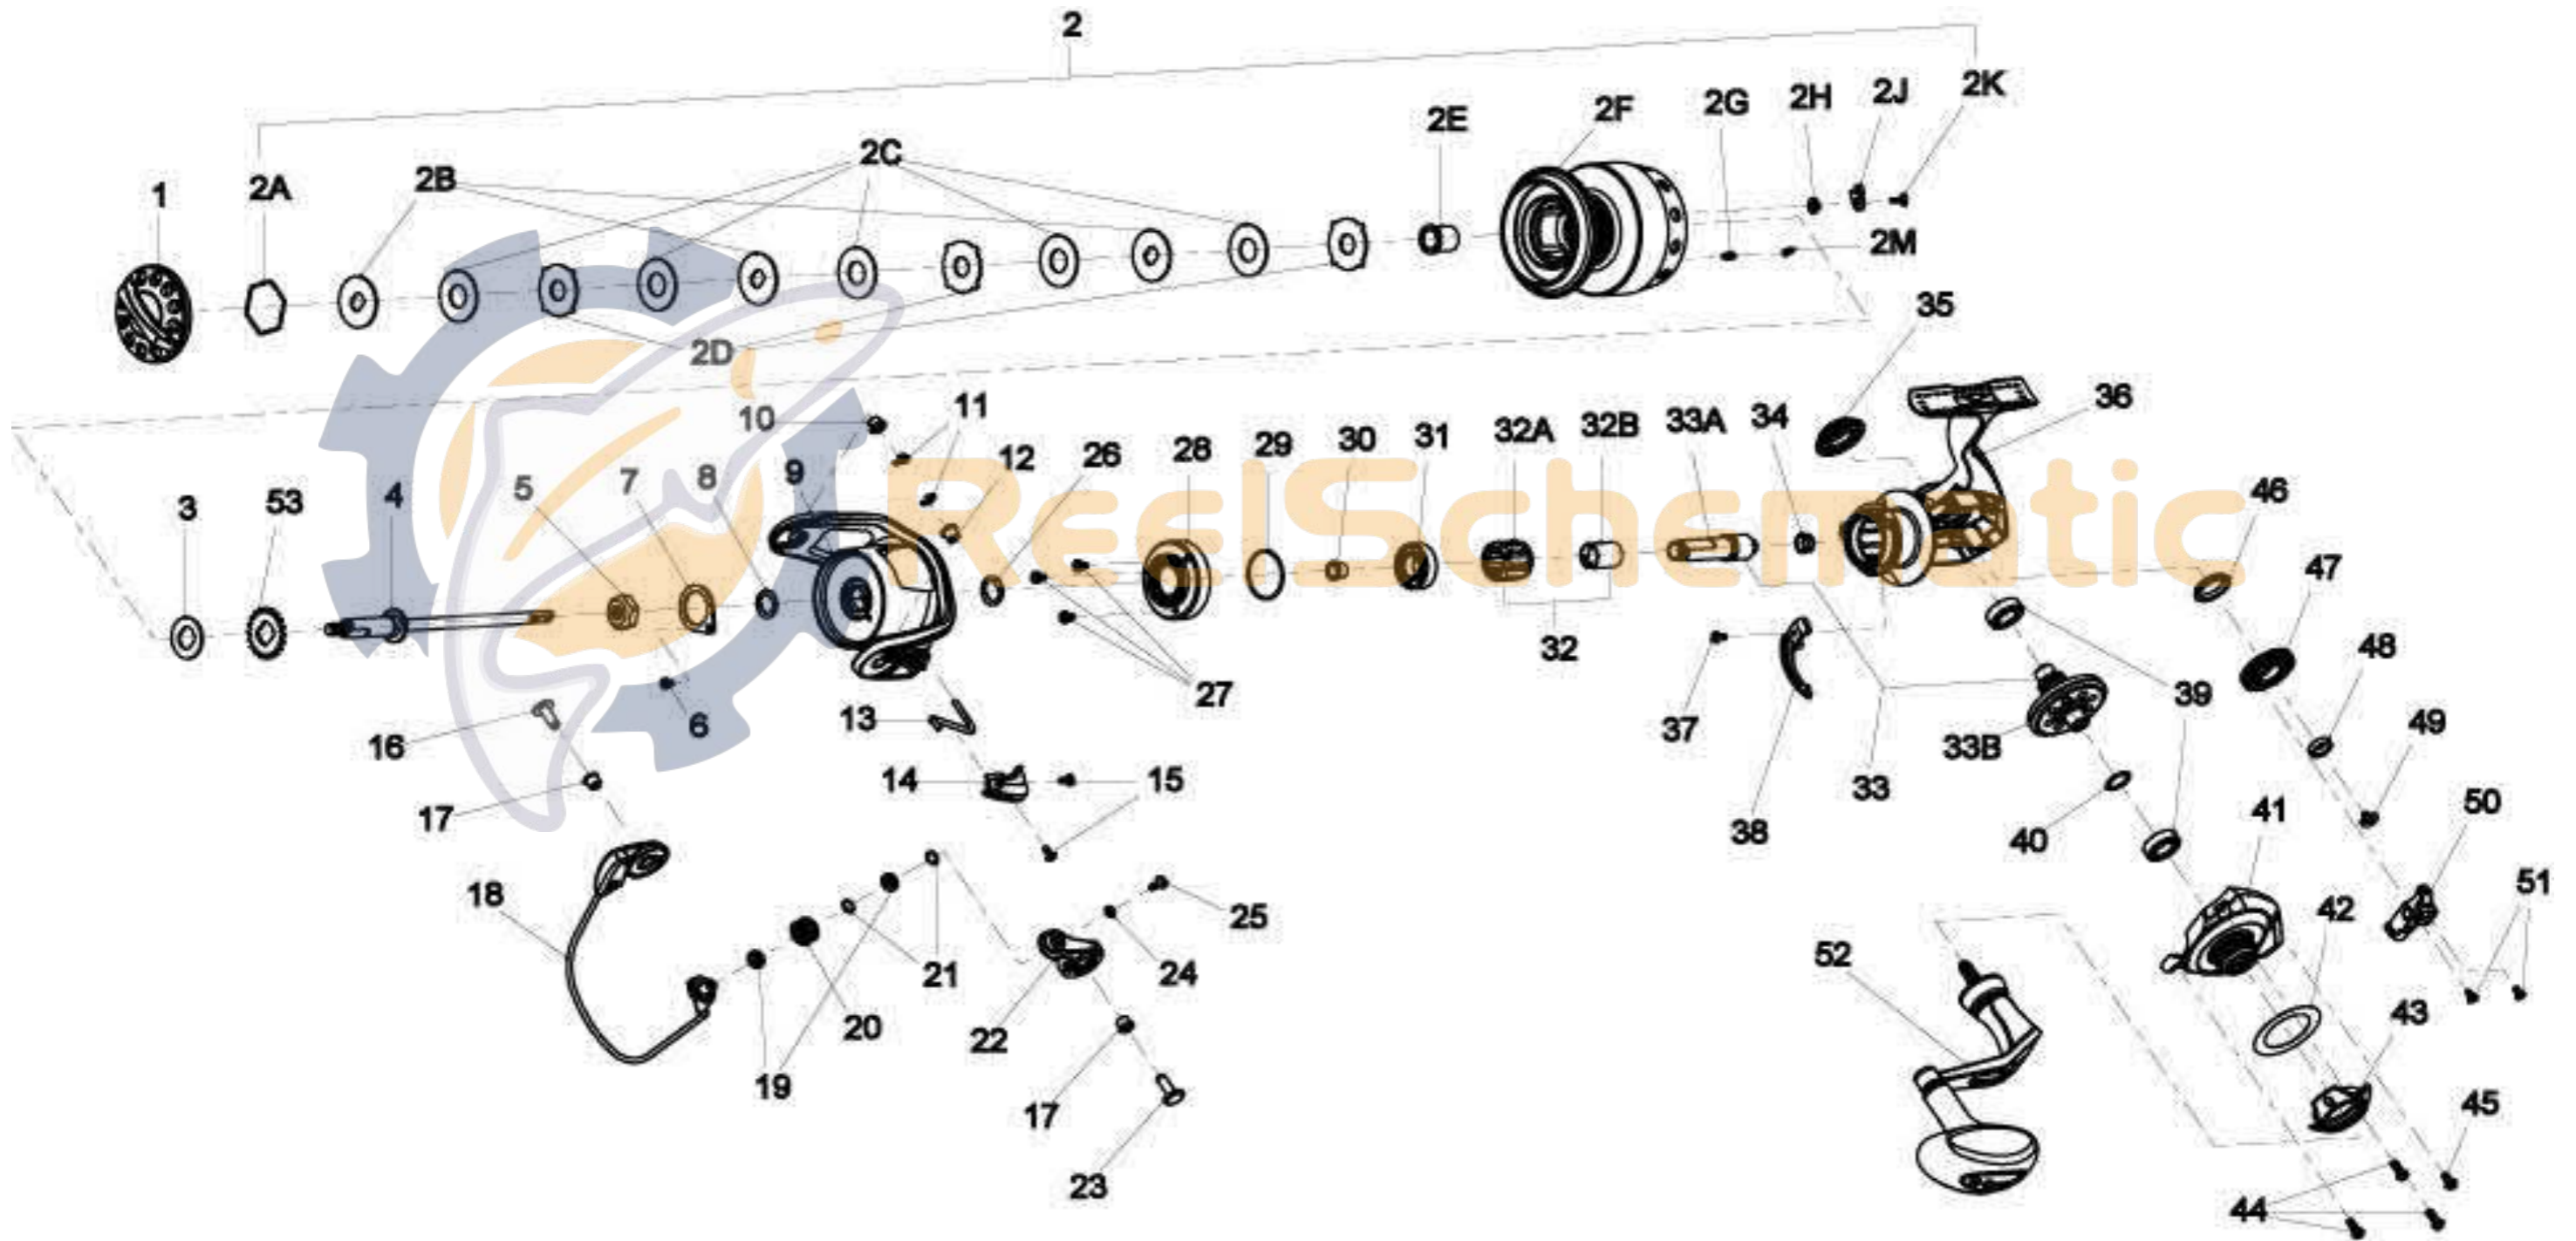

QUANTUM[®]

BSP80PTsE

BSP80PTsE

Quantum BSP80PTsE Spinning Reel Part List

Key #	Description	Part No.	Qty.	Key #	Description	Part No.	Qty.
1	Drag Knob Assembly	RAB332-02	1	24	Washer	VBP167-01	1
2	Spool Kit Include	SAA421-01	1	25	Screw	BAA108-02	1
	2A - Retaining Ring	RAB038-01	1	26	Washer	SAB110-01	1
	2B - Drag Washer "D"	RAB080-01	3	27	Screw	JX107-03	3
	2C - Drag Washer "B"	RAA033-01	5	28	Ball Bearing Holder Assembly	RAB3190-01	1
	2D - Drag Washer "A"	RAB081-01	3	29	O-Ring	VBP164-01	1
	2E - Spool Bushing	RAB022-02	1	30	Pinion Bushing "Top"	RAB214-01	1
	2F - Spool	SAA021-01	1	31	Pinion Ball Bearing	BGRS11	1
	2G - Spool Click Spring Holder	SAB114-01	1	32	One Way Clutch Kit Include	RAB463-01	1
	2H - Bushing	RAB167-01	1		32A - One Way Clutch	VBP063-01	1
	2J - Click Claw	TAB103-01	1		32B - Clutch Sleeve	RAB139-01	1
	2K - Click Claw Screw	RAB146-01	1	33	Gear Kit Include	RAB412-02	1
	2M - Spool Click Spring	RAB069-02	1		33A - Pinion	RAB011-02	1
3	Spool Adjust Washer	RAA065-01	1		33B - Drive Gear	RAB012-01	1
4	Main Shaft Assembly	RAB315-01	1	34	Pinion Bushing "Bottom"	RAB027-01	1
5	Rotor Nut	RAB006-01	2	35	Handle Screw Cap	RAB054-01	1
6	Screw	JX125-01	1	36	Body	RAB001-02	1
7	Rotor Nut Retainer	RAB118-01	1	37	Trip Bumper Screw	QW053-07	1
8	Washer	RAB110-01	1	38	Trip Bumper	RAB119-01	1
9	Rotor Assembly	SAB309-02	1	39	Body Ball Bearing	CP058-01	2
10	Rotor Bushing	RAB106-02	1	40	Drive Gear Adjust Washer	VBP045-01	1
11	E-Clip	KQ034-01	1	41	Side Cover	RAB023-02	1
12	Rotor Bushing	RAB106-01	1	42	Side Cover Cosmetic Washer	RAB075-01	1
13	Kick Lever	SAB019-01	1	43	Side Cover Cosmetic Ring	RAB142-01	1
14	Rotor Cover	SAB087-01	1	44	Side Cover Screw	VBP057-03	3
15	Rotor Cover Screw	QW053-04	2	45	Side Cover Screw	VBP057-04	1
16	Pin	RAB042-02	1	46	O/S Gear Bushing	XP158-01	1
17	Bushing	SAB106-01	2	47	O/S Gear	RAB053-01	1
18	Bail Assembly	SAB347-02	1	48	O/S Gear Ball Bearing	CH027-01	1
19	Ball Bearing	CT157-02	2	49	O/S Gear Screw	VBP111-01	1
20	Line Roller	RAB004-01	1	50	O/S Slider Assembly	RAB325-01	1
21	Line Roller Washer	RAB102-01	2	51	Main Shaft Screw	RQ100-01	2
22	Arm Lever Assembly	RAB307-02	1	52	Handle Assembly	RAB318-01	1
23	Pin	RAB042-01	1	53	Spool Click Gear	SAB103-01	1